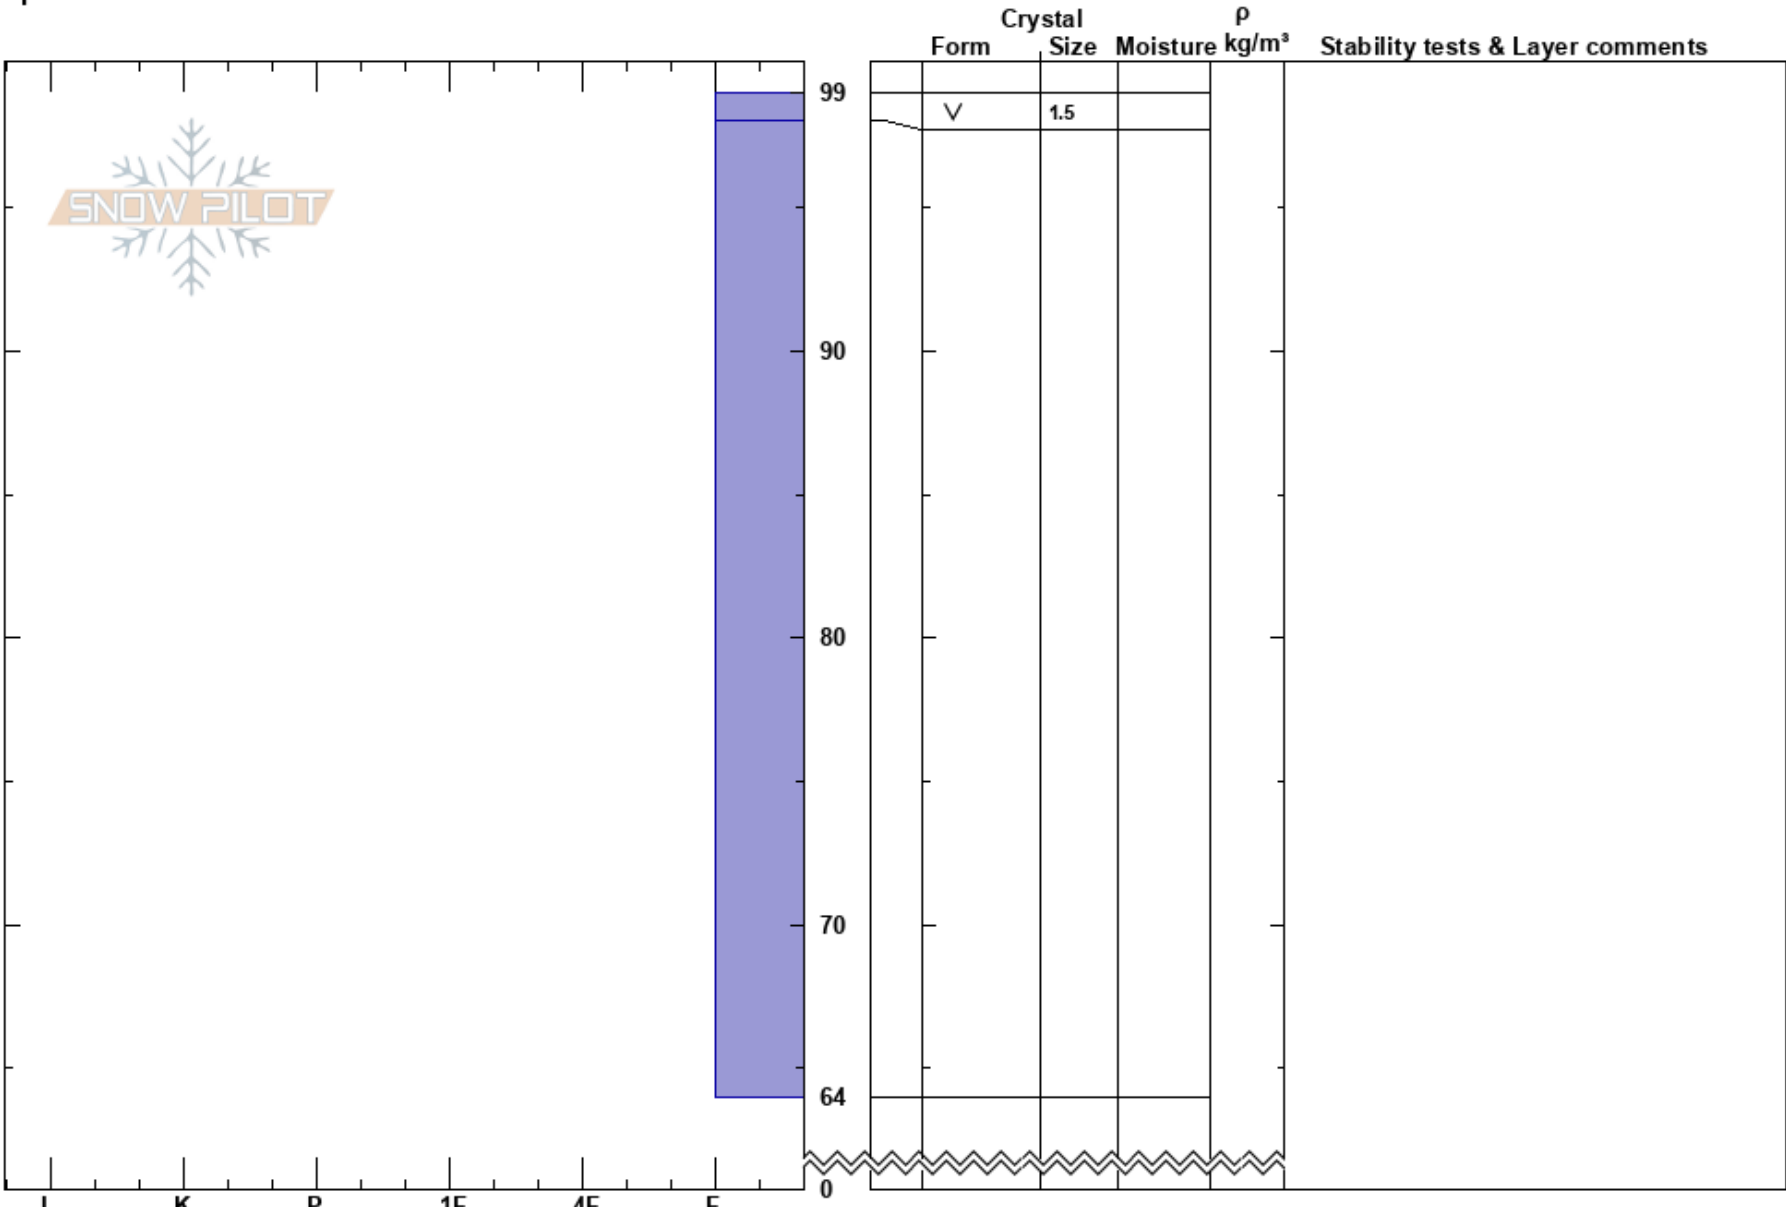

Lolo Pass obs
Bitterroot
MT
Elevation: 5300 ft
Aspect: 80°
Specifics:

Joshua Phillips
12/16/2018 - 10:08am
Co-ord: 46.63473N, -114.58355W
Slope Angle: 28°
Wind Loading: previous

Stability:
Air Temperature: -5°C
Sky Cover: BKN
Precipitation: NO
Wind: Calm

Layer Notes:

Notes: