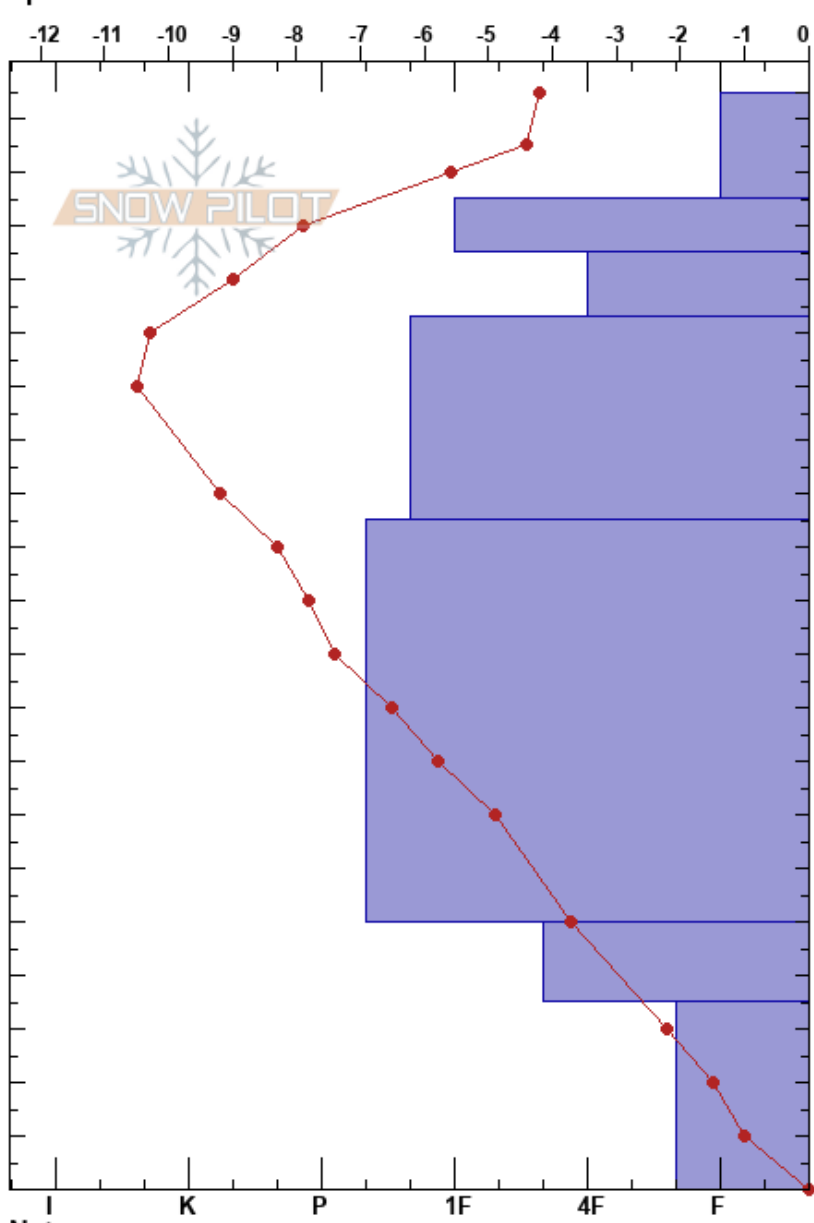

Shed 5 Starting Zone
 Lewis Range
 MT
 Elevation: 6010 ft
 Aspect: 130°
 Specifics:

BNSF Avalanche Safety
 01/09/2017 - 1:50pm
 Co-ord: 48.25674N, -113.48118W
 Slope Angle: 28°
 Wind Loading: yes

Stability:
 Air Temperature: -4°C
 Sky Cover: OVC
 Precipitation: S1
 Wind: W Light Breeze

HS:205
 PF: 50 35-0cm: Problematic layer

Layer Notes:

Elevation (cm)	Crystal		ρ kg/m ³	Stability tests & Layer comments
	Form	Size		
205				
200				
190	+	1	D	
180	⊖	0.5	D	← ECTN8 @185cm ← CT2, Q3 @185cm storm snow
170	□	0.3	D	← ECTN23 @175cm ← CT5, Q3 @175cm
160				
150				
140	□	0.1	D	← CT17, Q3 @163cm
130				
120				
110				
100				
90	⊖	0.1	D	
80				
70				
60				
50				
40	□	1	D	
30				
20	^	2	D	
10				
0				