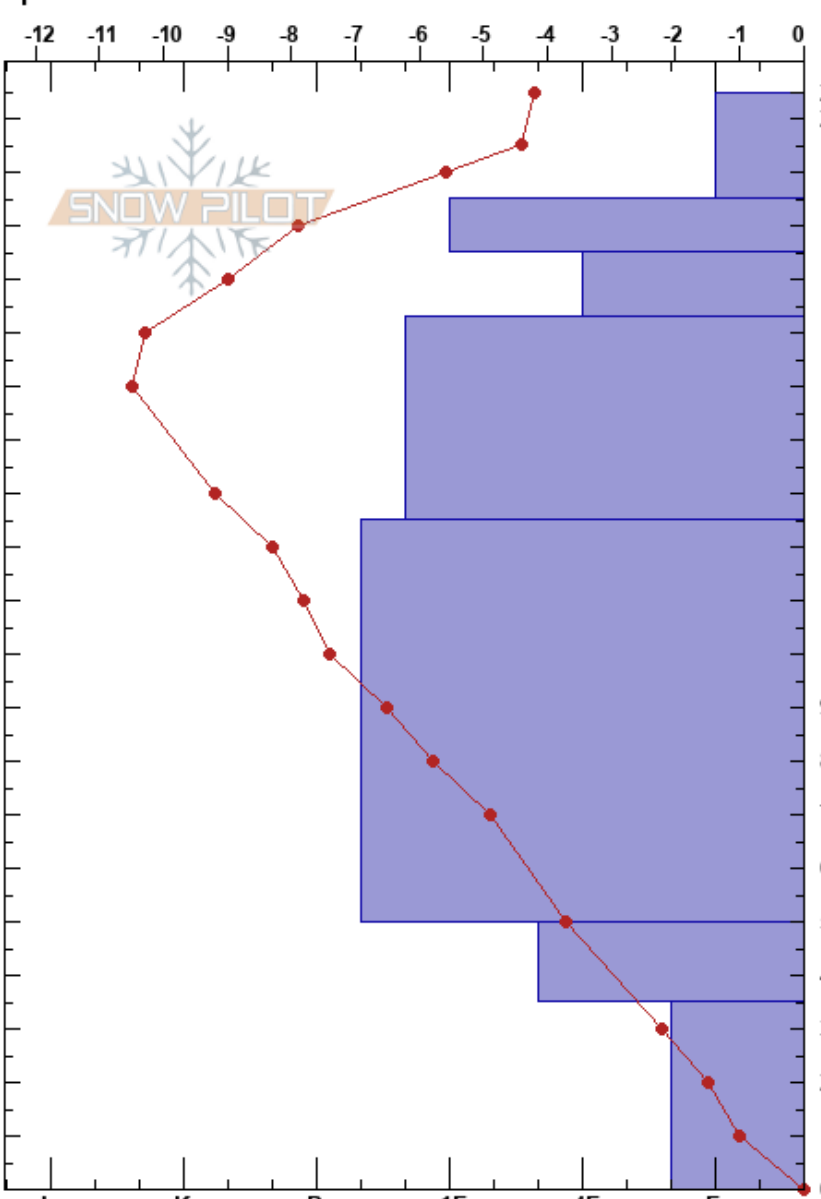

Shed 5 Starting Zone  
 Lewis Range  
 MT  
 Elevation: 6010 ft  
 Aspect: 130°  
 Specifics:

BNSF Avalanche Safety  
 01/09/2017 - 1:50pm  
 Co-ord: 48.25674N, -113.48118W  
 Slope Angle: 28°  
 Wind Loading: yes

Stability:  
 Air Temperature: -4°C  
 Sky Cover: OVC  
 Precipitation: S1  
 Wind: W Light Breeze

HS:205  
 PF: 50 35-0cm: Problematic layer

Elevation (cm)	Crystal		$\rho$ kg/m <sup>3</sup>	Stability tests & Layer comments
	Form	Size		
205				
200				
190	+	1	D	
185	⊖	0.5	D	← ECTN8 @185cm ← CT2, Q3 @185cm storm snow
175	□	0.3	D	← ECTN23 @175cm ← CT5, Q3 @175cm
163				← CT17, Q3 @163cm
150				
140	□	0.1	D	
120				
90	⊖	0.1	D	
50				
40	□	1	D	
30				
20	^	2	D	
10				
0				