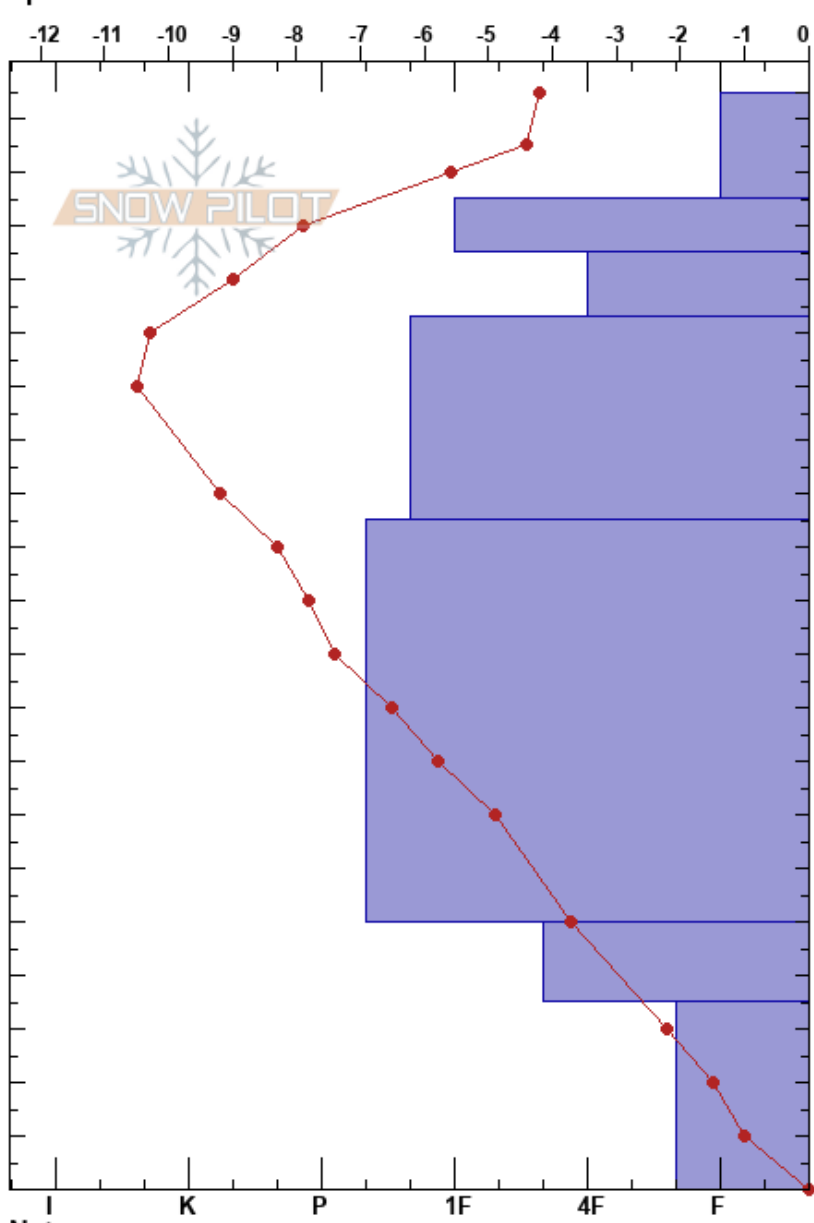

Shed 5 Starting Zone
 Lewis Range
 MT
 Elevation: 6010 ft
 Aspect: 130°
 Specifics:

BNSF Avalanche Safety
 01/09/2017 - 1:50pm
 Co-ord: 48.25674N, -113.48118W
 Slope Angle: 28°
 Wind Loading: yes

Stability:
 Air Temperature: -4°C
 Sky Cover: OVC
 Precipitation: S1
 Wind: W Light Breeze

HS:205
 PF: 50 35-0cm: Problematic layer

Layer Notes:

Form	Crystal		ρ kg/m ³	Stability tests & Layer comments
	Size	Moisture		
+	1	D		
⊖	0.5	D		← ECTN8 @185cm ← CT2, Q3 @185cm storm snow
□	0.3	D		← ECTN23 @175cm ← CT5, Q3 @175cm
□	0.1	D		← CT17, Q3 @163cm
⊖	0.1	D		
□	1	D		
^	2	D		