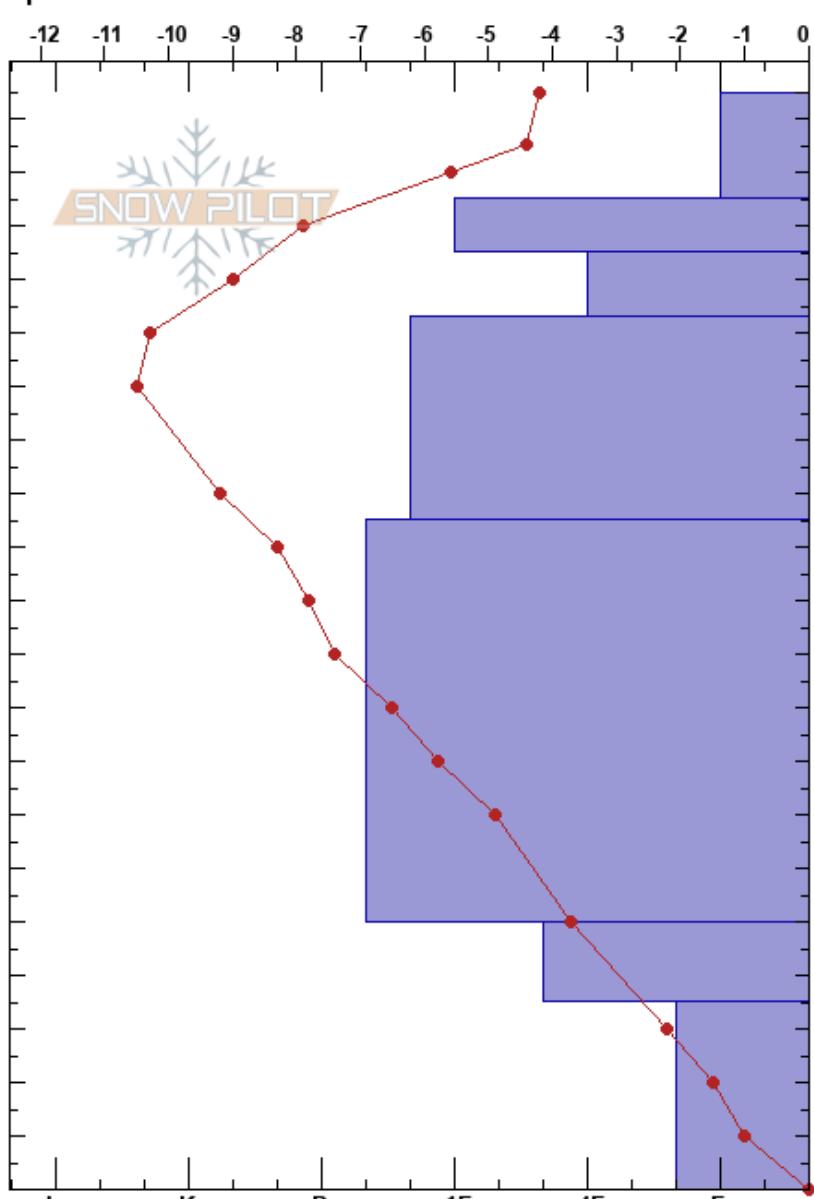

Shed 5 Starting Zone  
 Lewis Range  
 MT  
 Elevation: 6010 ft  
 Aspect: 130°  
 Specifics:

BNSF Avalanche Safety  
 01/09/2017 - 1:50pm  
 Co-ord: 48.25674N, -113.48118W  
 Slope Angle: 28°  
 Wind Loading: yes

Stability: **HS:205**  
 Air Temperature: -4°C PF: 50 35-0cm: Problematic layer  
 Sky Cover: OVC  
 Precipitation: S1  
 Wind: W Light Breeze

Elevation (cm)	Crystal		$\rho$ kg/m <sup>3</sup>	Stability tests & Layer comments
	Form	Size		
205				
200				
190	+	1	D	
185	⊖	0.5	D	← ECTN8 @185cm ← CT2, Q3 @185cm storm snow
175	□	0.3	D	← ECTN23 @175cm ← CT5, Q3 @175cm
163				← CT17, Q3 @163cm
150				
140	□	0.1	D	
120				
90	⊖	0.1	D	
80				
70				
60				
50				
40	□	1	D	
30				
20	^	2	D	
10				
0				