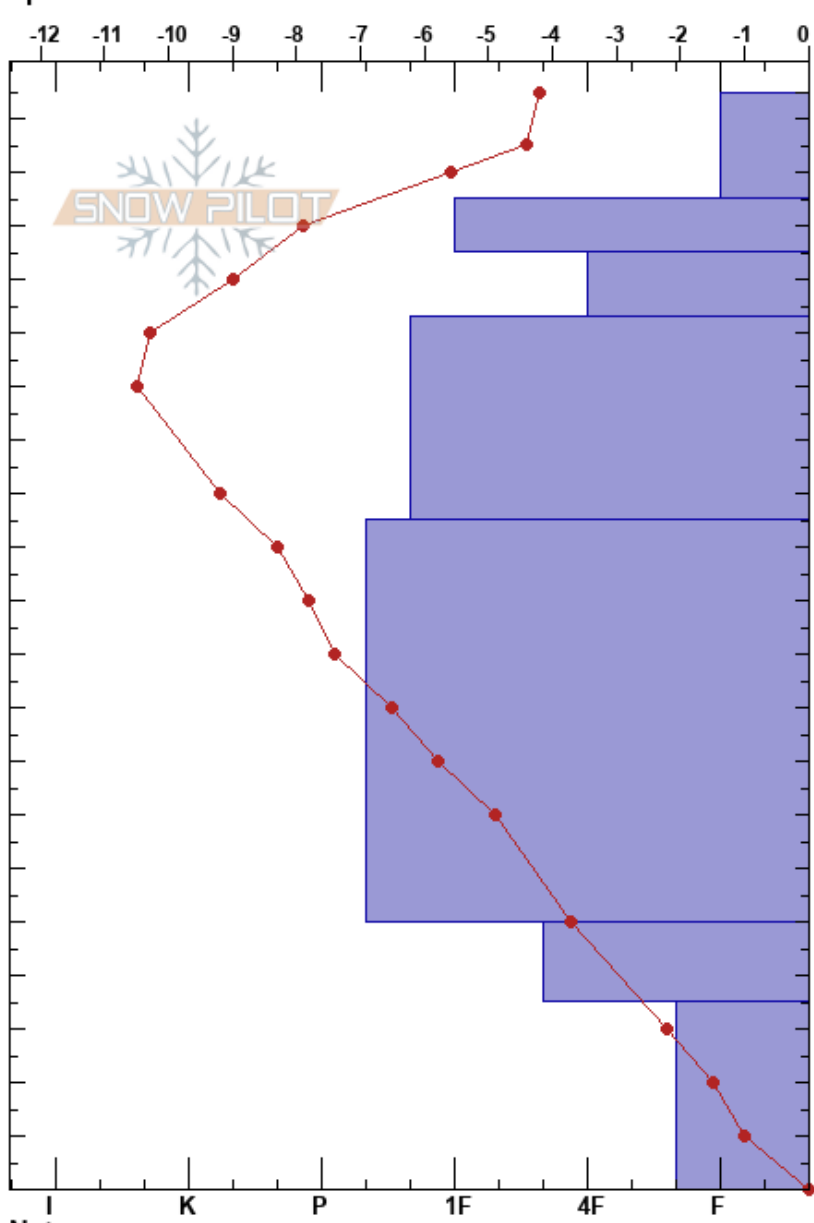

Shed 5 Starting Zone
 Lewis Range
 MT
 Elevation: 6010 ft
 Aspect: 130°
 Specifics:

BNSF Avalanche Safety
 01/09/2017 - 1:50pm
 Co-ord: 48.25674N, -113.48118W
 Slope Angle: 28°
 Wind Loading: yes

Stability:
 Air Temperature: -4°C
 Sky Cover: OVC
 Precipitation: S1
 Wind: W Light Breeze

HS:205
 PF: 50 35-0cm: Problematic layer

Layer Notes:

	Crystal		ρ kg/m ³	Stability tests & Layer comments
	Form	Size		
205				
200				
190	+	1	D	
180	⊖	0.5	D	← ECTN8 @185cm ← CT2, Q3 @185cm storm snow
170	□	0.3	D	← ECTN23 @175cm ← CT5, Q3 @175cm
160				
150				
140	□	0.1	D	← CT17, Q3 @163cm
130				
120				
110				
100				
90	⊖	0.1	D	
80				
70				
60				
50				
40	□	1	D	
30				
20	^	2	D	
10				
0				