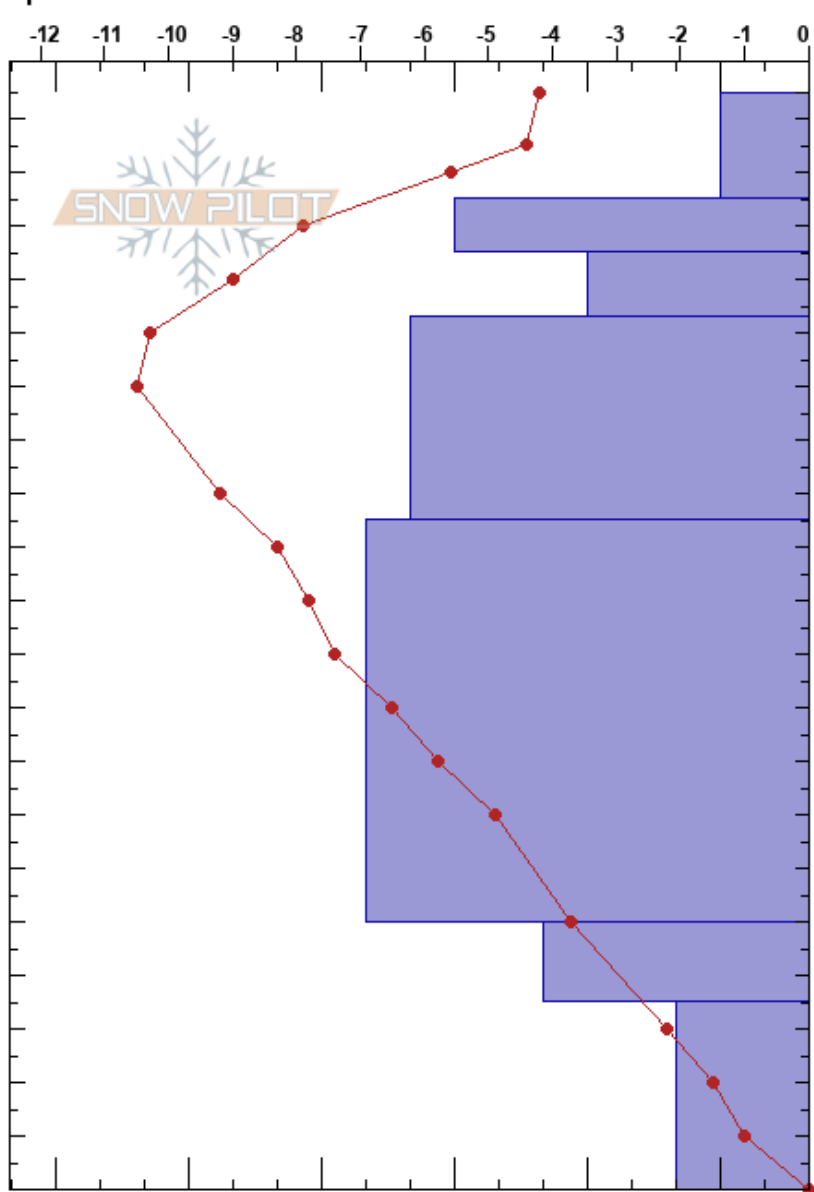

Shed 5 Starting Zone
 Lewis Range
 MT
 Elevation: 6010 ft
 Aspect: 130°
 Specifics:

BNSF Avalanche Safety
 01/09/2017 - 1:50pm
 Co-ord: 48.25674N, -113.48118W
 Slope Angle: 28°
 Wind Loading: yes

Stability:
 Air Temperature: -4°C
 Sky Cover: OVC
 Precipitation: S1
 Wind: W Light Breeze

HS:205
 PF: 50 35-0cm: Problematic layer

Layer Notes:

| Form | Crystal | | ρ kg/m ³ | Stability tests & Layer comments |
|------|---------|----------|-----------------------------|---|
| | Size | Moisture | | |
| | | | | |
| + | 1 | D | | |
| ⊖ | 0.5 | D | | ← ECTN8 @185cm ← CT2, Q3 @185cm storm snow |
| □ | 0.3 | D | | ← ECTN23 @175cm ← CT5, Q3 @175cm |
| □ | 0.1 | D | | ← CT17, Q3 @163cm |
| ⊖ | 0.1 | D | | |
| □ | 1 | D | | |
| ^ | 2 | D | | |