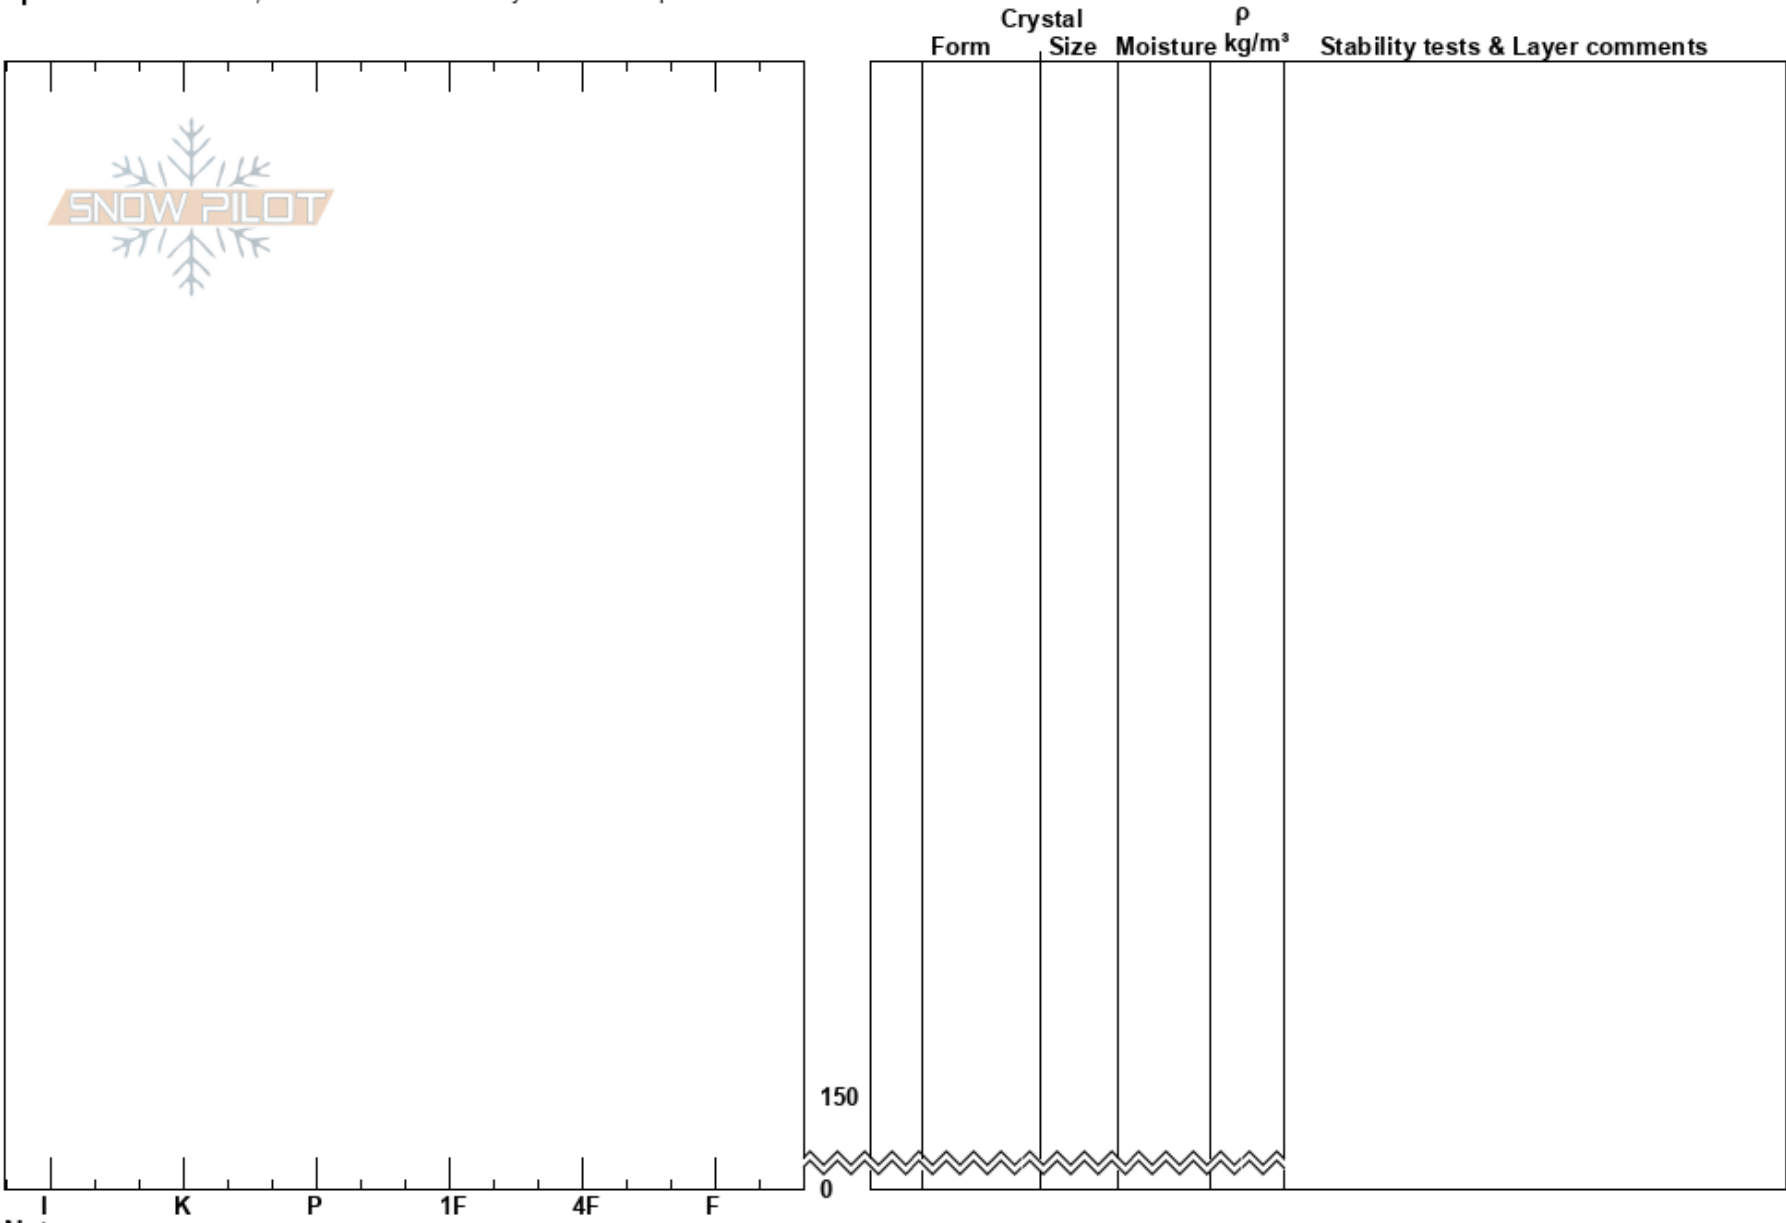

Test
Bitterroot
MT
Elevation: 5600 ft
Aspect: 180°
Specifics: Practice Pit; Recent avalanche activity on similar slopes

Joshua Phillips
12/14/2018 - 9:00pm
Co-ord: 46.77765N, -114.38983W
Slope Angle: 28°
Wind Loading: yes

Stability: Good HS: 150 Layer Notes:
Air Temperature: 0°C PS: 8
Sky Cover: SCT
Precipitation:
Wind: NW Light Breeze

Notes:

I K P 1F 4F F