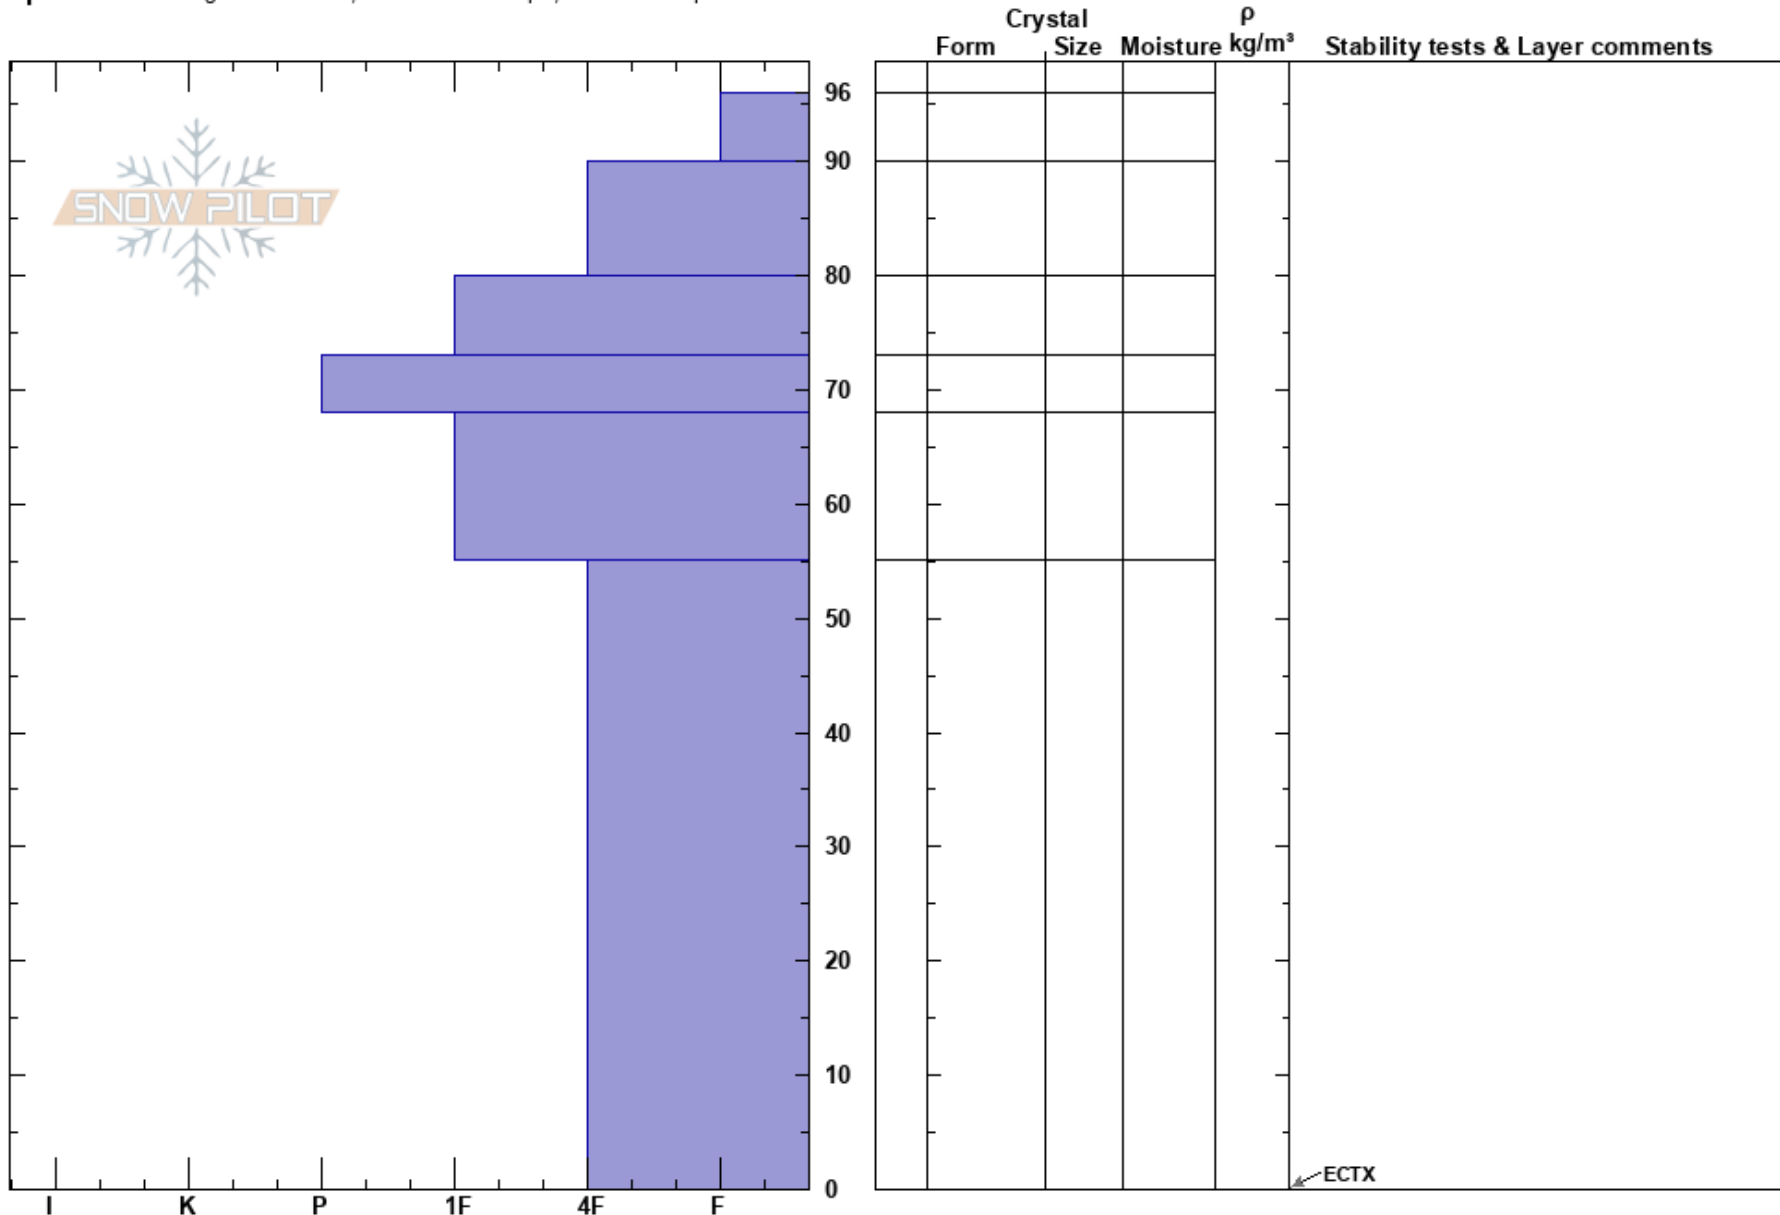

Joel's Belly
 Bridger Bowl
 Bridger Range
 MT
Elevation: 8500 ft
Aspect: 90°
Specifics: Pit dug in a Ski Area; Ski tracks on slope; We skied slope

Stability:
Air Temperature:
Sky Cover: X
Precipitation: NO
Wind: Calm

HS:96

Layer Notes:

Notes: Pit dug by Shane Cottom. Light skier traffic area

ECTX