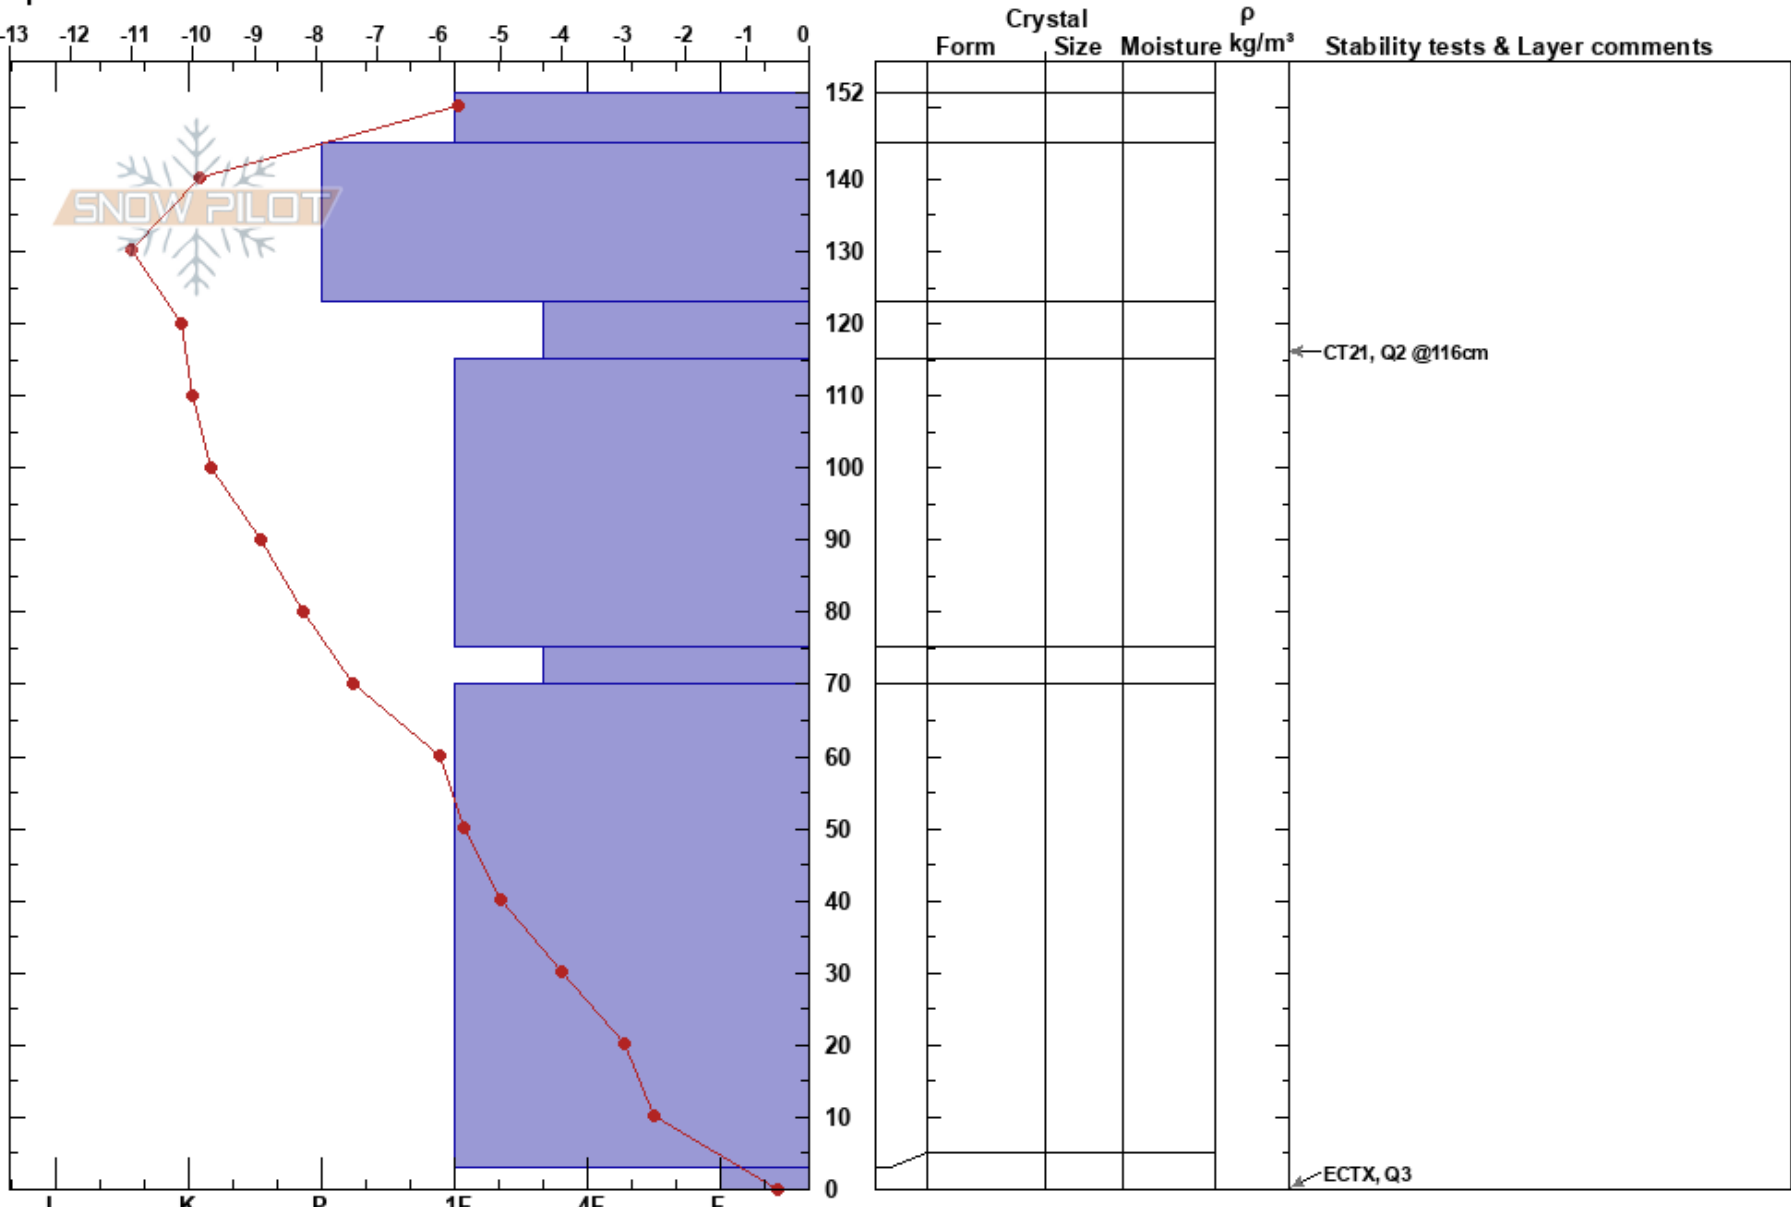

2A
 Madison Range-N
 MT
 Elevation: 10650 ft
 Aspect: 136°
 Specifics:

yunce ueland
 12/21/2016 - 2:05pm
 Co-ord: 45.27533N, -111.44854W
 Slope Angle: 33°
 Wind Loading: previous

Stability:
 Air Temperature: -6°C
 Sky Cover:
 Precipitation: NO
 Wind: NW Light Breeze

HS: 152
 Layer Notes:
 123-115cm: Problematic layer

Notes: another pit showing we move snow during route