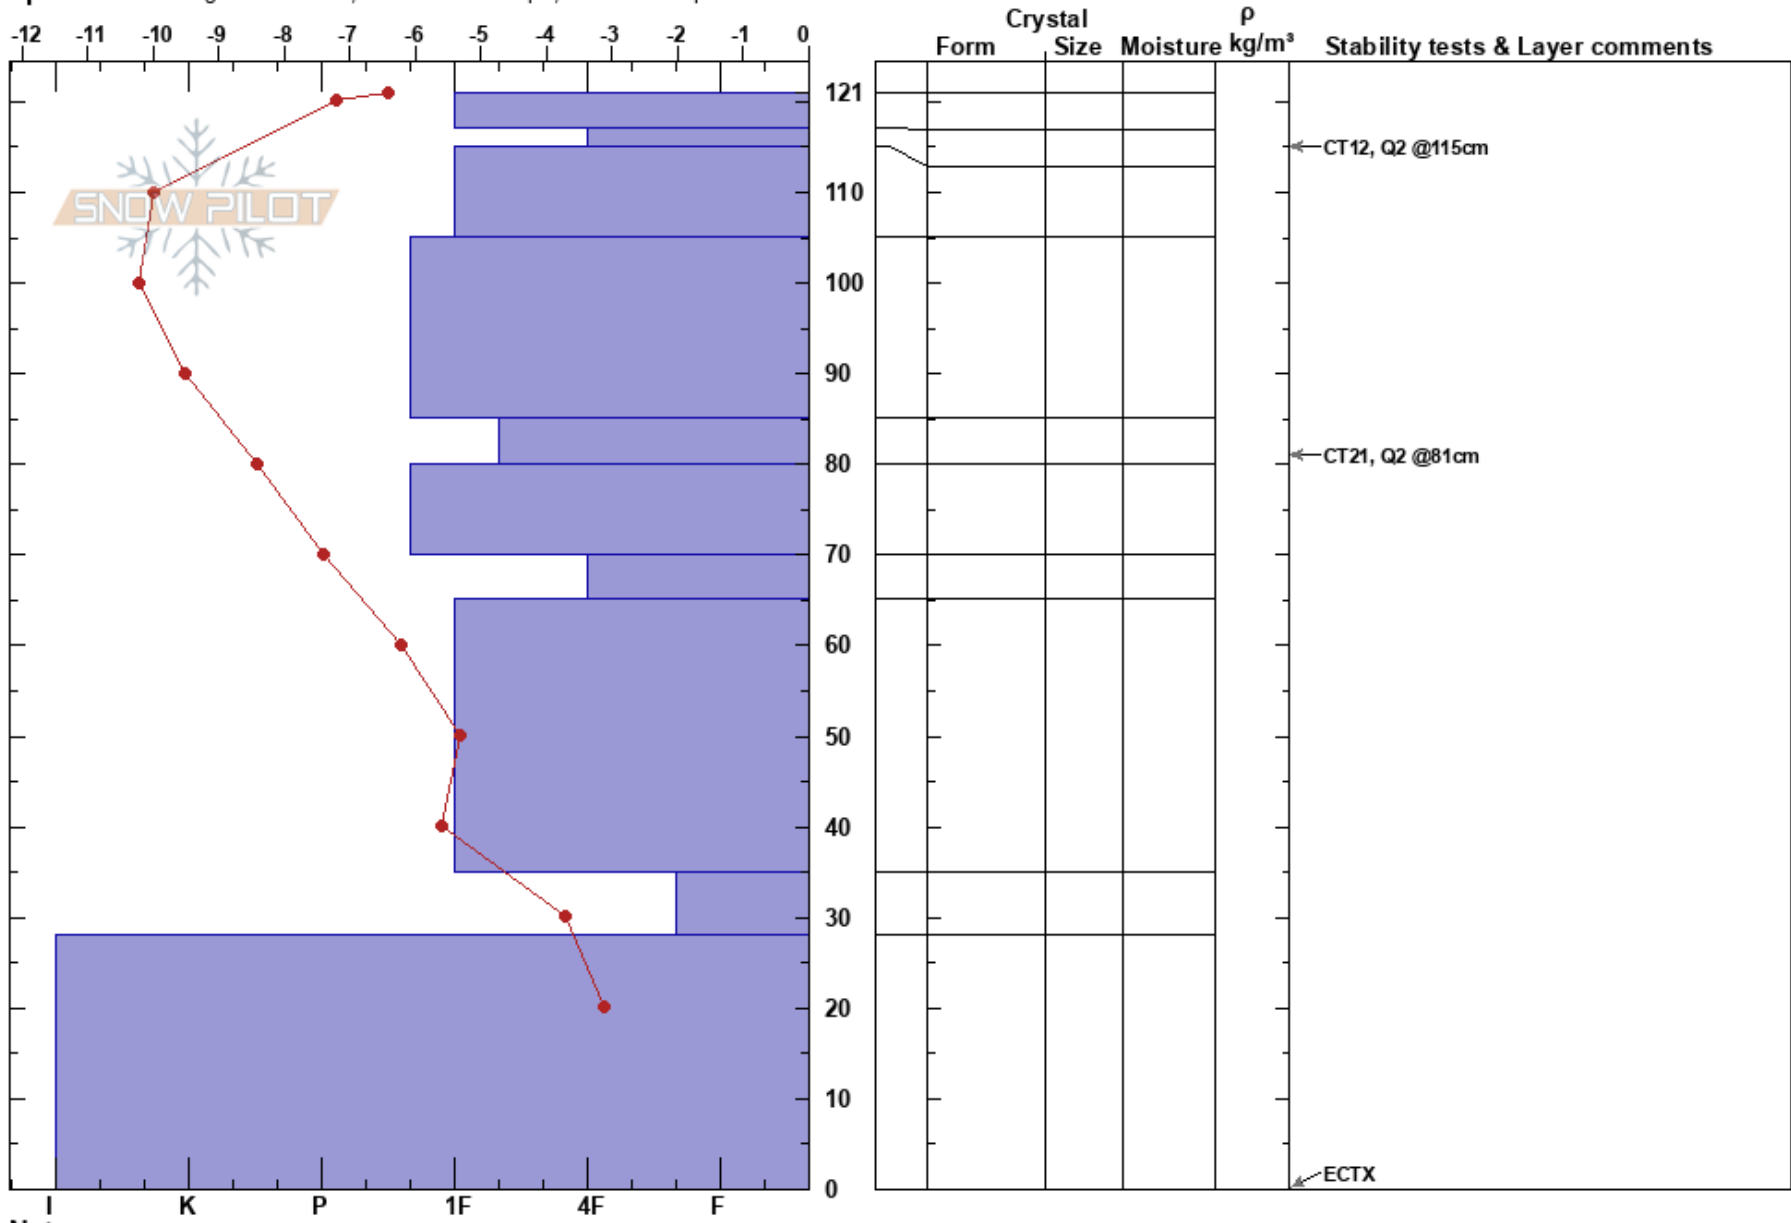

1st dictator buttruss
 Madison Range-N
 MT
 Elevation: 10700 ft
 Aspect: 134°
 Specifics: Pit dug in a Ski Area; Ski tracks on slope; We skied slope

yunce ueland
 12/19/2016 - 11:30am
 Co-ord: 45.27561N, -111.44781W
 Slope Angle:
 Wind Loading: yes

Stability: **HS: 121**
 Air Temperature: -6°C PF: 5 85-80cm: Problematic layer
 Sky Cover: OVC
 Precipitation: NO
 Wind: W Moderate

Notes: Many slides had run across this spot. evident in the snowpack.