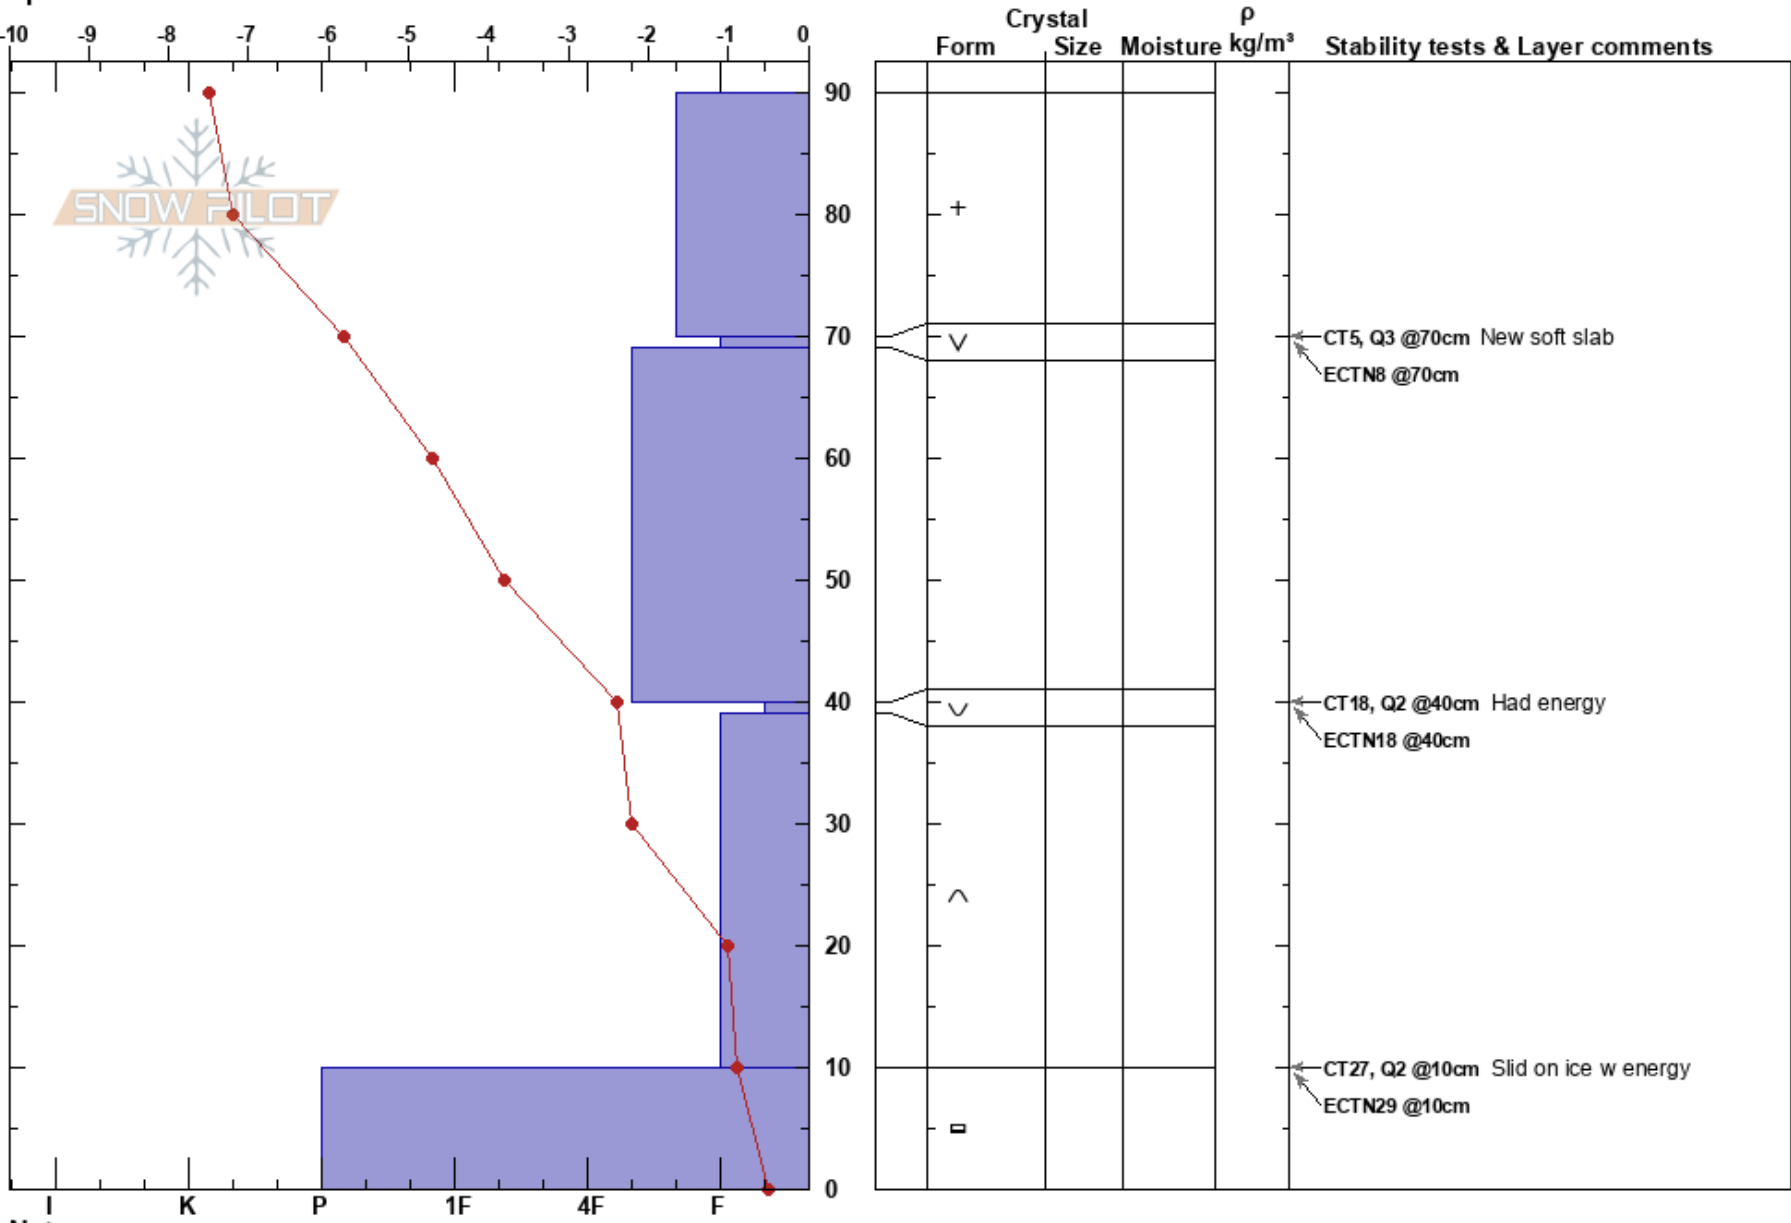

12142018LostTrail  
 Bitterroot  
 ID  
 Elevation: 8100 ft  
 Aspect: 24°  
 Specifics:

Geoff Fast  
 12/14/2018 - 12:00pm  
 Co-ord: 45.70287N, -113.97352W  
 Slope Angle: 31°  
 Wind Loading: previous

Stability: **HS:90**  
 Air Temperature: -4.6°C **PS: 35** 40-39cm: Problematic layer  
 Sky Cover: FEW  
 Precipitation: NO  
 Wind: SW Moderate

Notes: Brisk day with wind and snow transport on ridgelines.