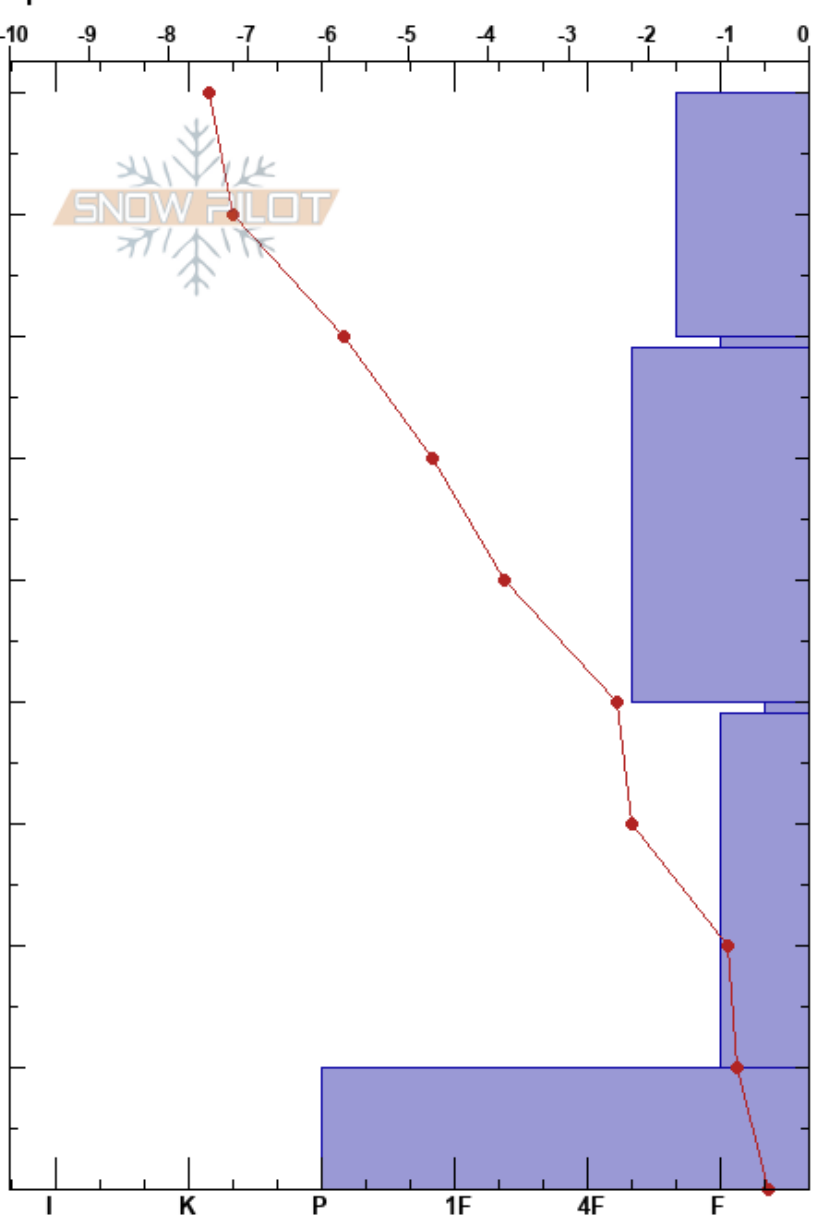

12142018LostTrail
 Bitterroot
 ID
 Elevation: 8100 ft
 Aspect: 24°
 Specifics:

Geoff Fast
 12/14/2018 - 12:00pm
 Co-ord: 45.70287N, -113.97352W
 Slope Angle: 31°
 Wind Loading: previous

Stability: **HS:90**
 Air Temperature: -4.6°C **PS: 35** 40-39cm: Problematic layer
 Sky Cover: FEW
 Precipitation: NO
 Wind: SW Moderate

Height (cm)	Crystal		ρ kg/m ³	Stability tests & Layer comments
	Form	Size		
90				
80	+			
70	∨			CT5, Q3 @70cm New soft slab ECTN8 @70cm
60				
50				
40	∨			CT18, Q2 @40cm Had energy ECTN18 @40cm
30				
20	^			
10				CT27, Q2 @10cm Slid on ice w energy ECTN29 @10cm
0	□			