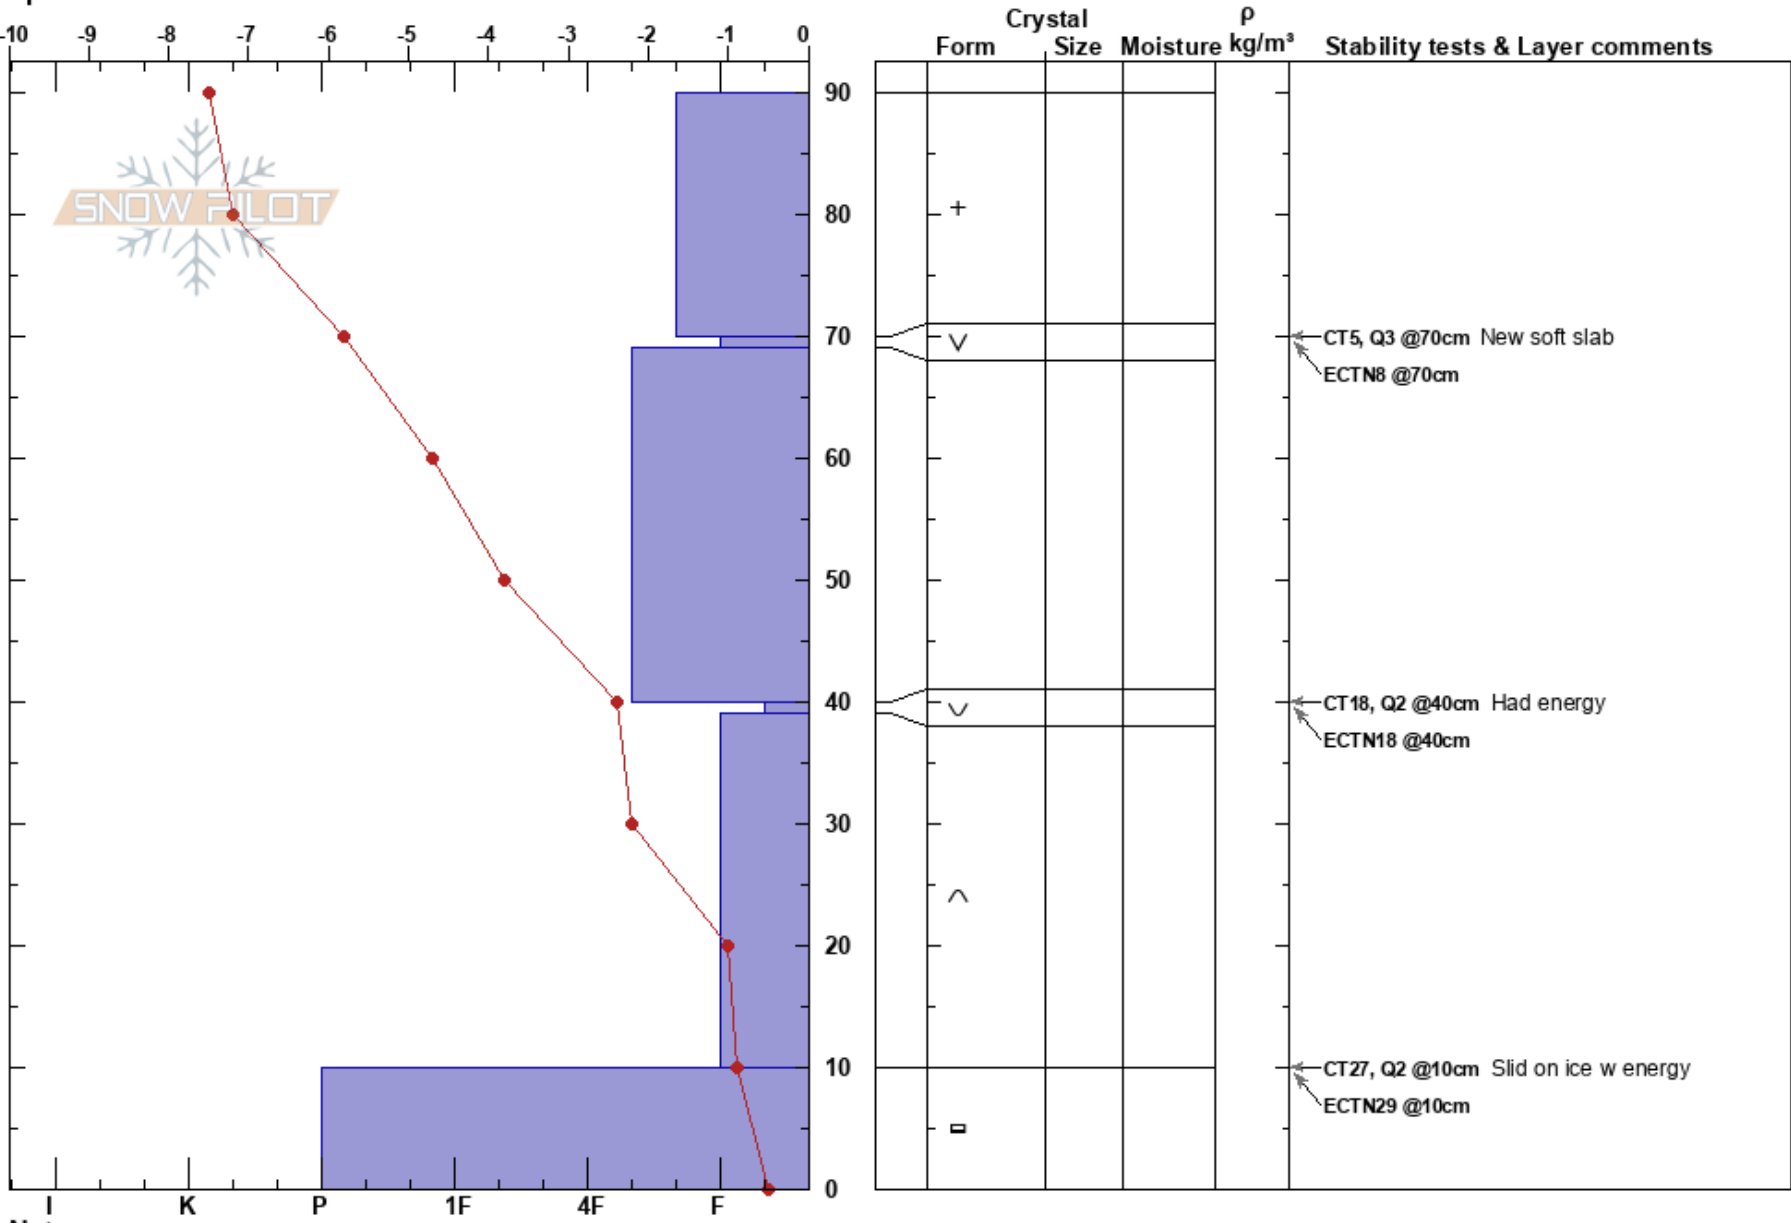

12142018LostTrail
 Bitterroot
 ID
 Elevation: 8100 ft
 Aspect: 24°
 Specifics:

Geoff Fast
 12/14/2018 - 12:00pm
 Co-ord: 45.70287N, -113.97352W
 Slope Angle: 31°
 Wind Loading: previous

Stability: **HS:90**
 Air Temperature: -4.6°C **PS: 35** 40-39cm: Problematic layer
 Sky Cover: FEW
 Precipitation: NO
 Wind: SW Moderate

Notes: Brisk day with wind and snow transport on ridgelines.