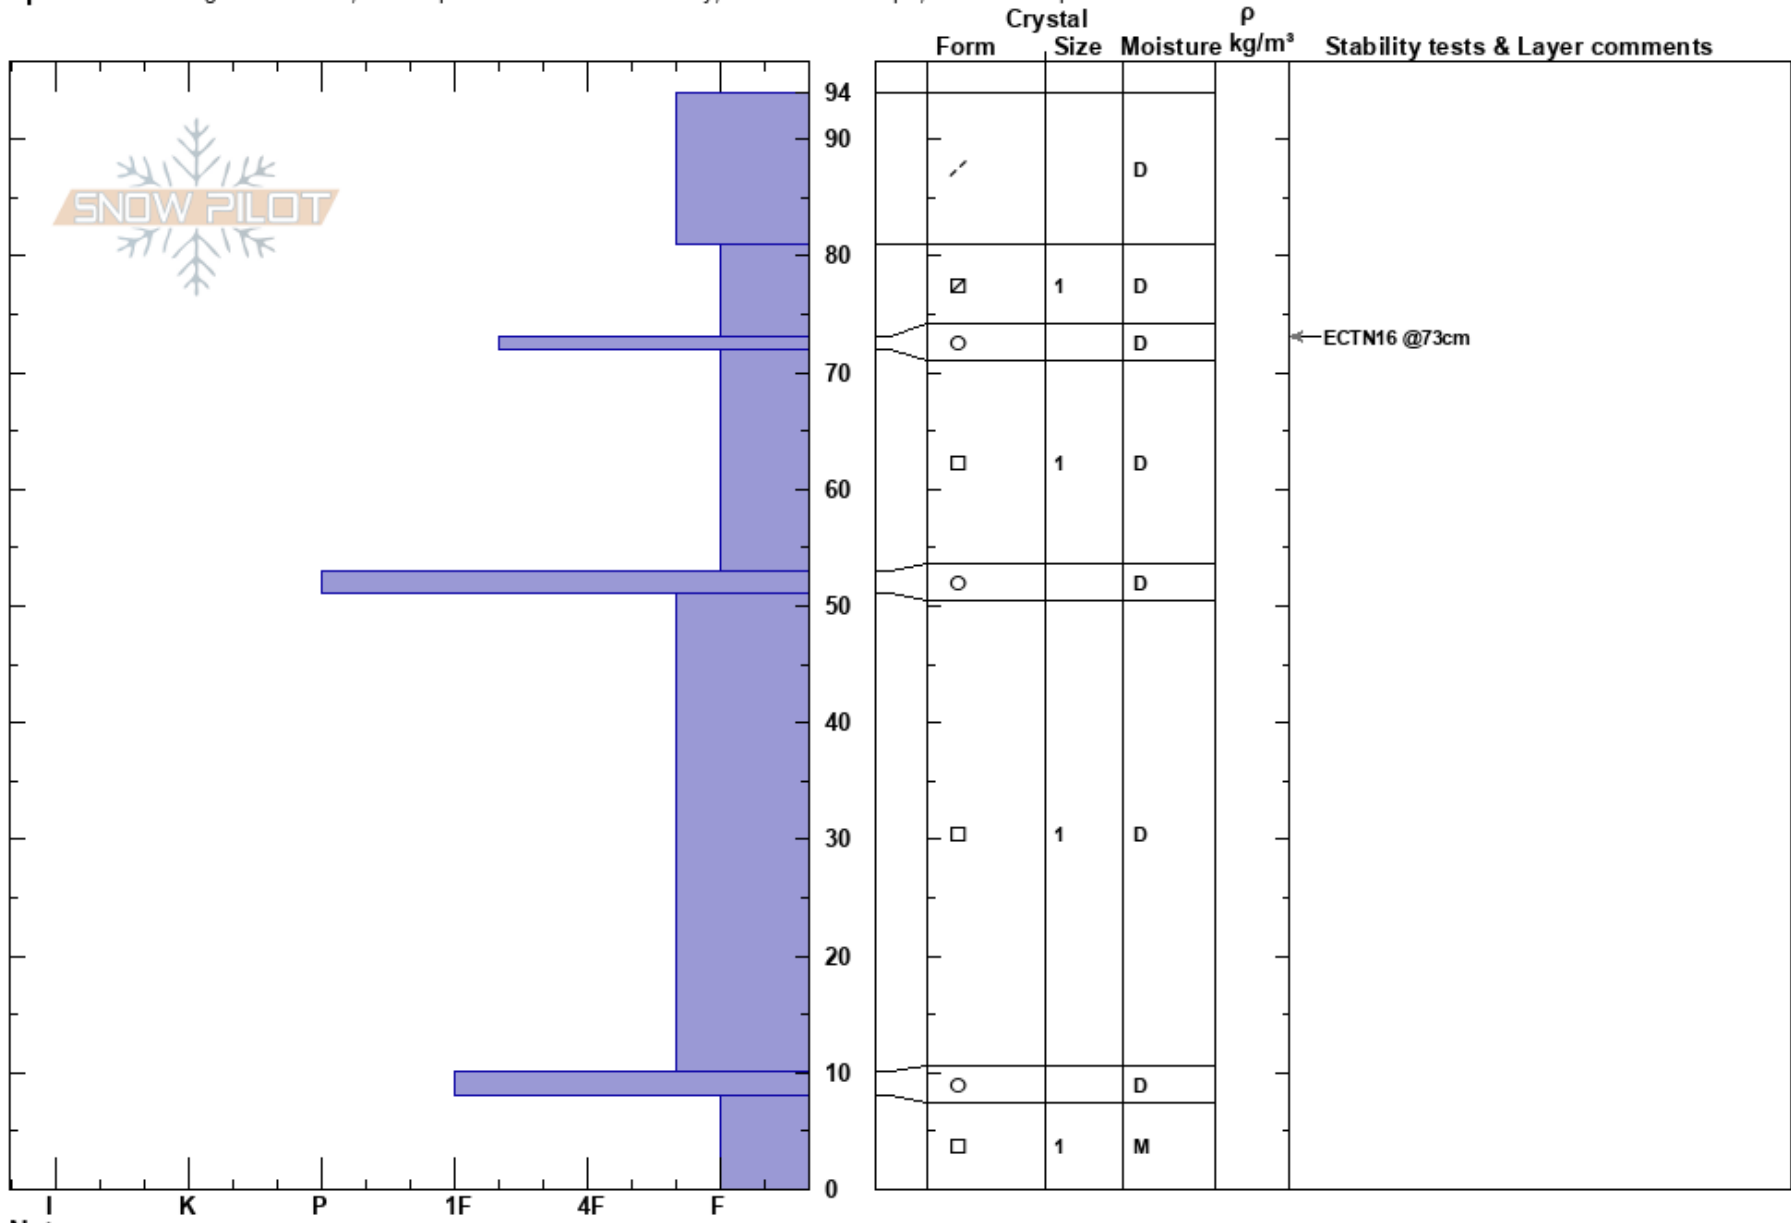

Lower Pinnacles  
 Madison Range-N  
 MT  
**Elevation:** 9600 ft  
**Aspect:** S

Jon Hageness  
 12/14/2018 - 12:00pm  
**Co-ord:** 45.28280N, -111.43524W  
**Slope Angle:** 38°  
**Wind Loading:** previous

**Stability:** Good  
**Air Temperature:** -12°C  
**Sky Cover:** OVC  
**Precipitation:** NO  
**Wind:** SW Moderate

**HS:** 94  
**Layer Notes:**  
 81-73cm: Problematic layer

**Specifics:** Pit dug in a Ski Area; Pit is representative of backcountry; Ski tracks on slope; We skied slope

**Notes:** Opened terrain.