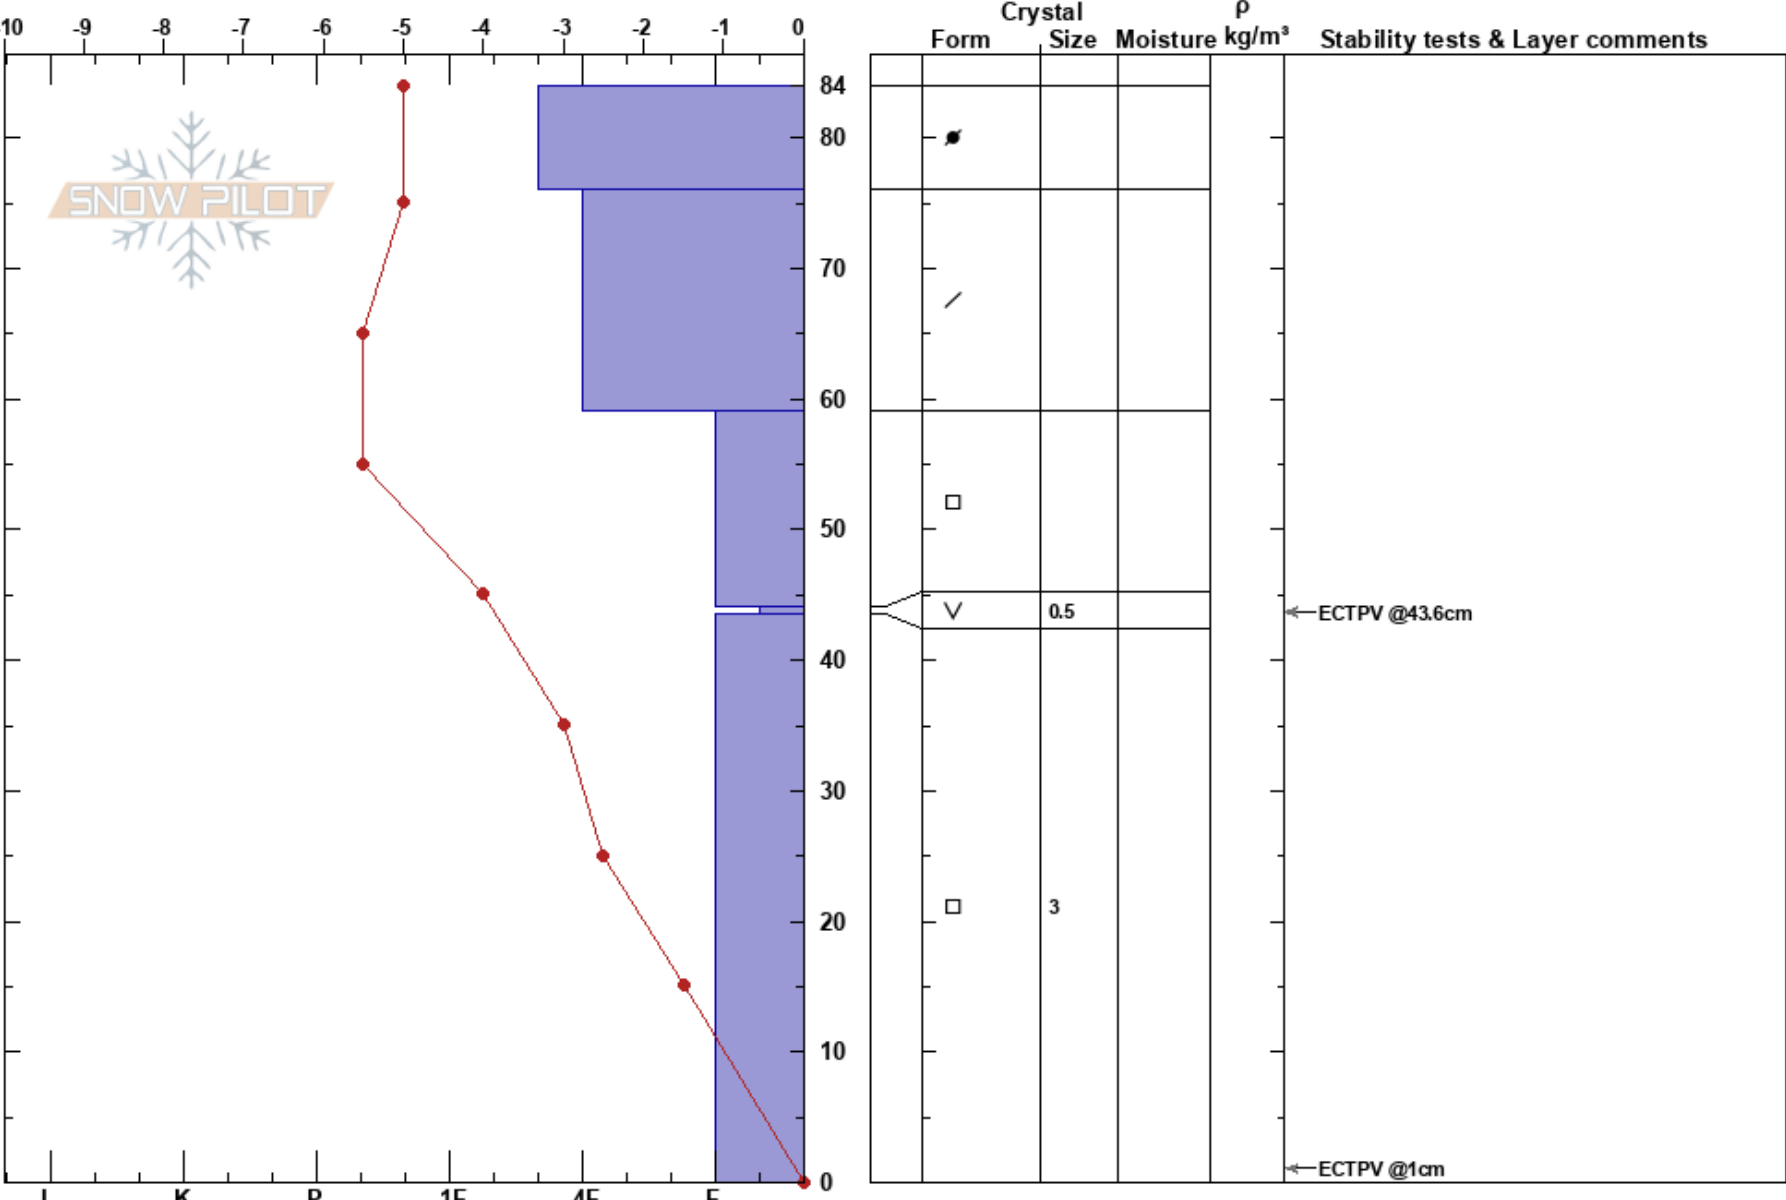

Rattlesnake12/14/2018
 Rattlesnake Mtns
 MT
 Elevation: 7500 ft
 Aspect: 25°

Travis Craft
 12/14/2018 - 11:00am
 Co-ord: 47.03913N, -113.99672W
 Slope Angle: 28°
 Wind Loading: previous

Stability: Very Poor
 Air Temperature: -2°C
 Sky Cover: FEW
 Precipitation: NO
 Wind: SE Strong

HS:84
 PF: 45
 44-43.5cm: Problematic layer

Specifics: Collapsing, widespread; Collapsing, localized; Cracking; Recent avalanche activity on similar slopes; Recent avalanche activity on different slopes

Notes: Winds have shifted and loaded many different aspects
 This is a very good representation of the poor snowpack structure we have throughout the forecast area