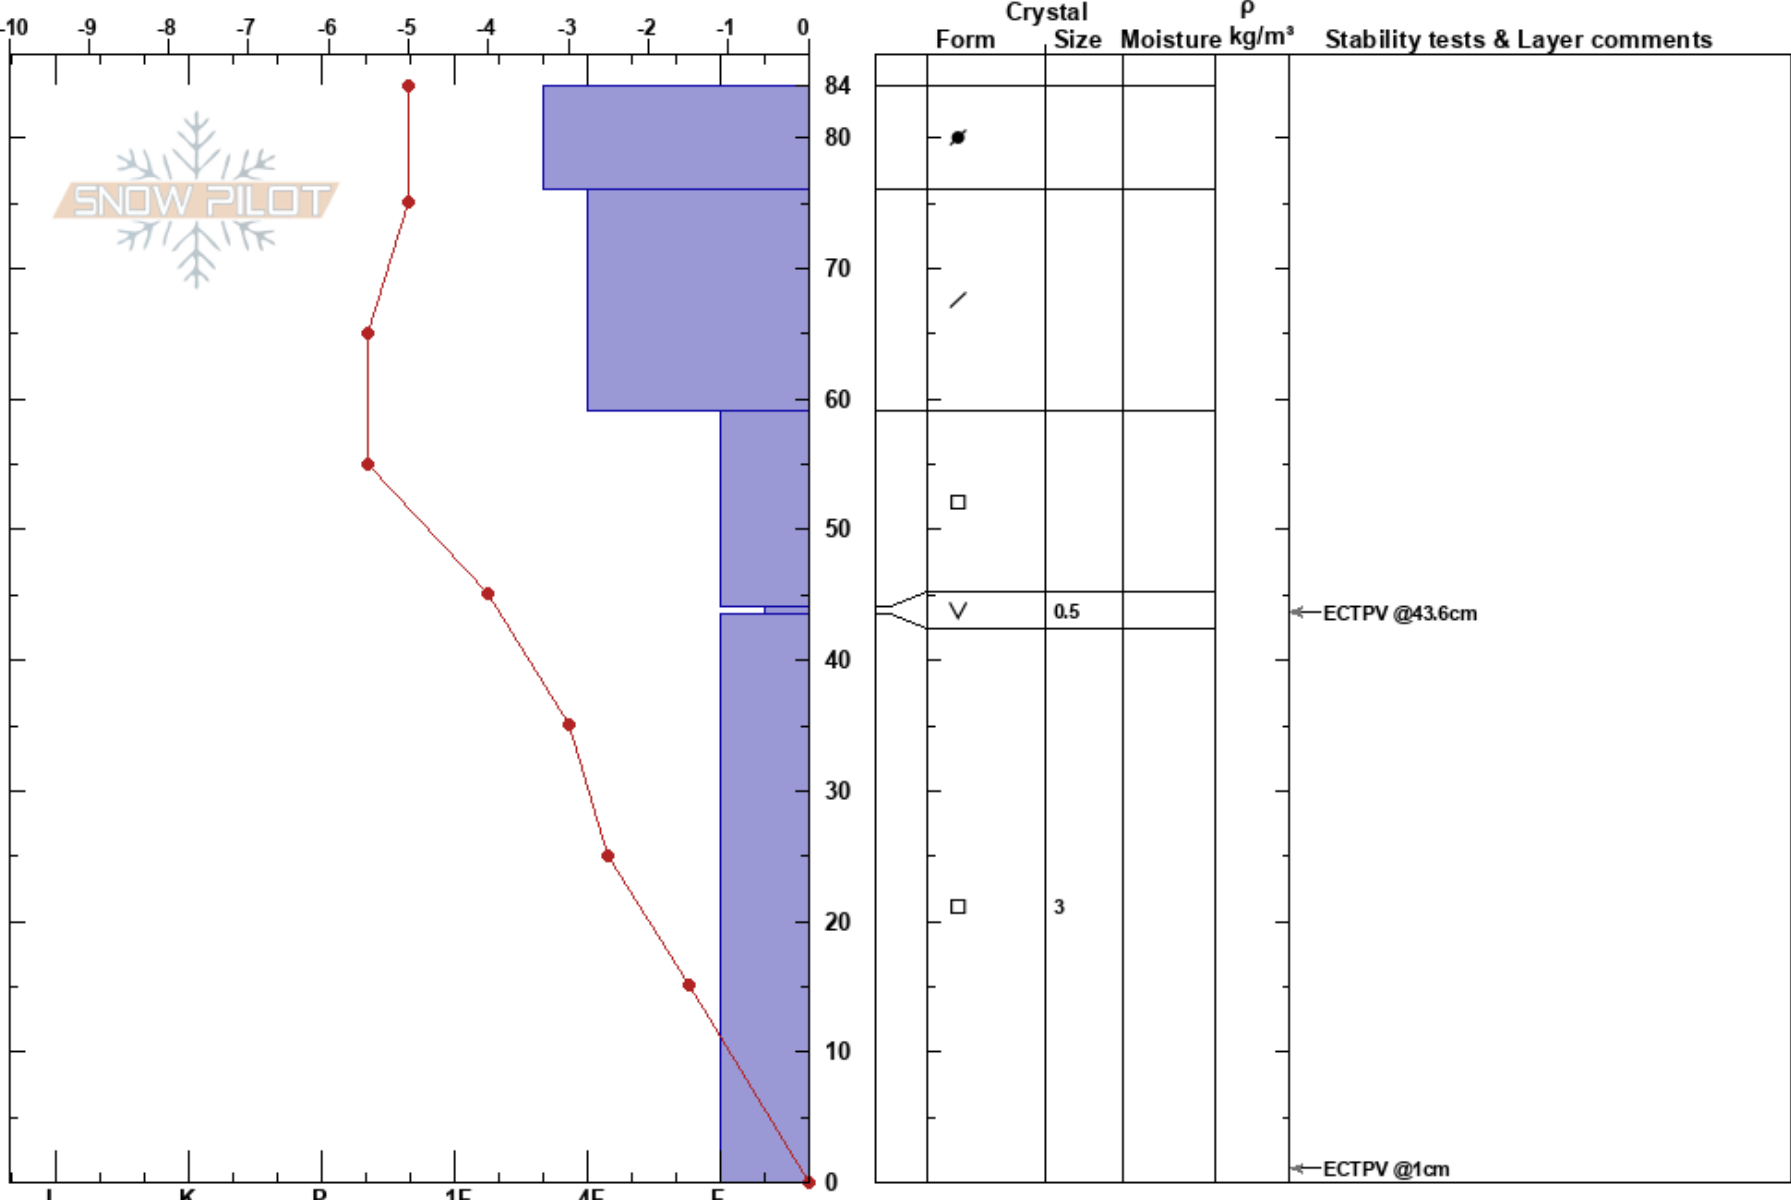

Rattlesnake12/14/2018  
 Rattlesnake Mtns  
 MT  
 Elevation: 7500 ft  
 Aspect: 25°

Travis Craft  
 12/14/2018 - 11:00am  
 Co-ord: 47.03913N, -113.99672W  
 Slope Angle: 28°  
 Wind Loading: previous

Stability: Very Poor  
 Air Temperature: -2°C  
 Sky Cover: FEW  
 Precipitation: NO  
 Wind: SE Strong

HS:84  
 PF: 45  
 44-43.5cm: Problematic layer

Specifics: Collapsing, widespread; Collapsing, localized; Cracking; Recent avalanche activity on similar slopes; Recent avalanche activity on different slopes

**Notes:** Winds have shifted and loaded many different aspects  
 This is a very good representation of the poor snowpack structure we have throughout the forecast area