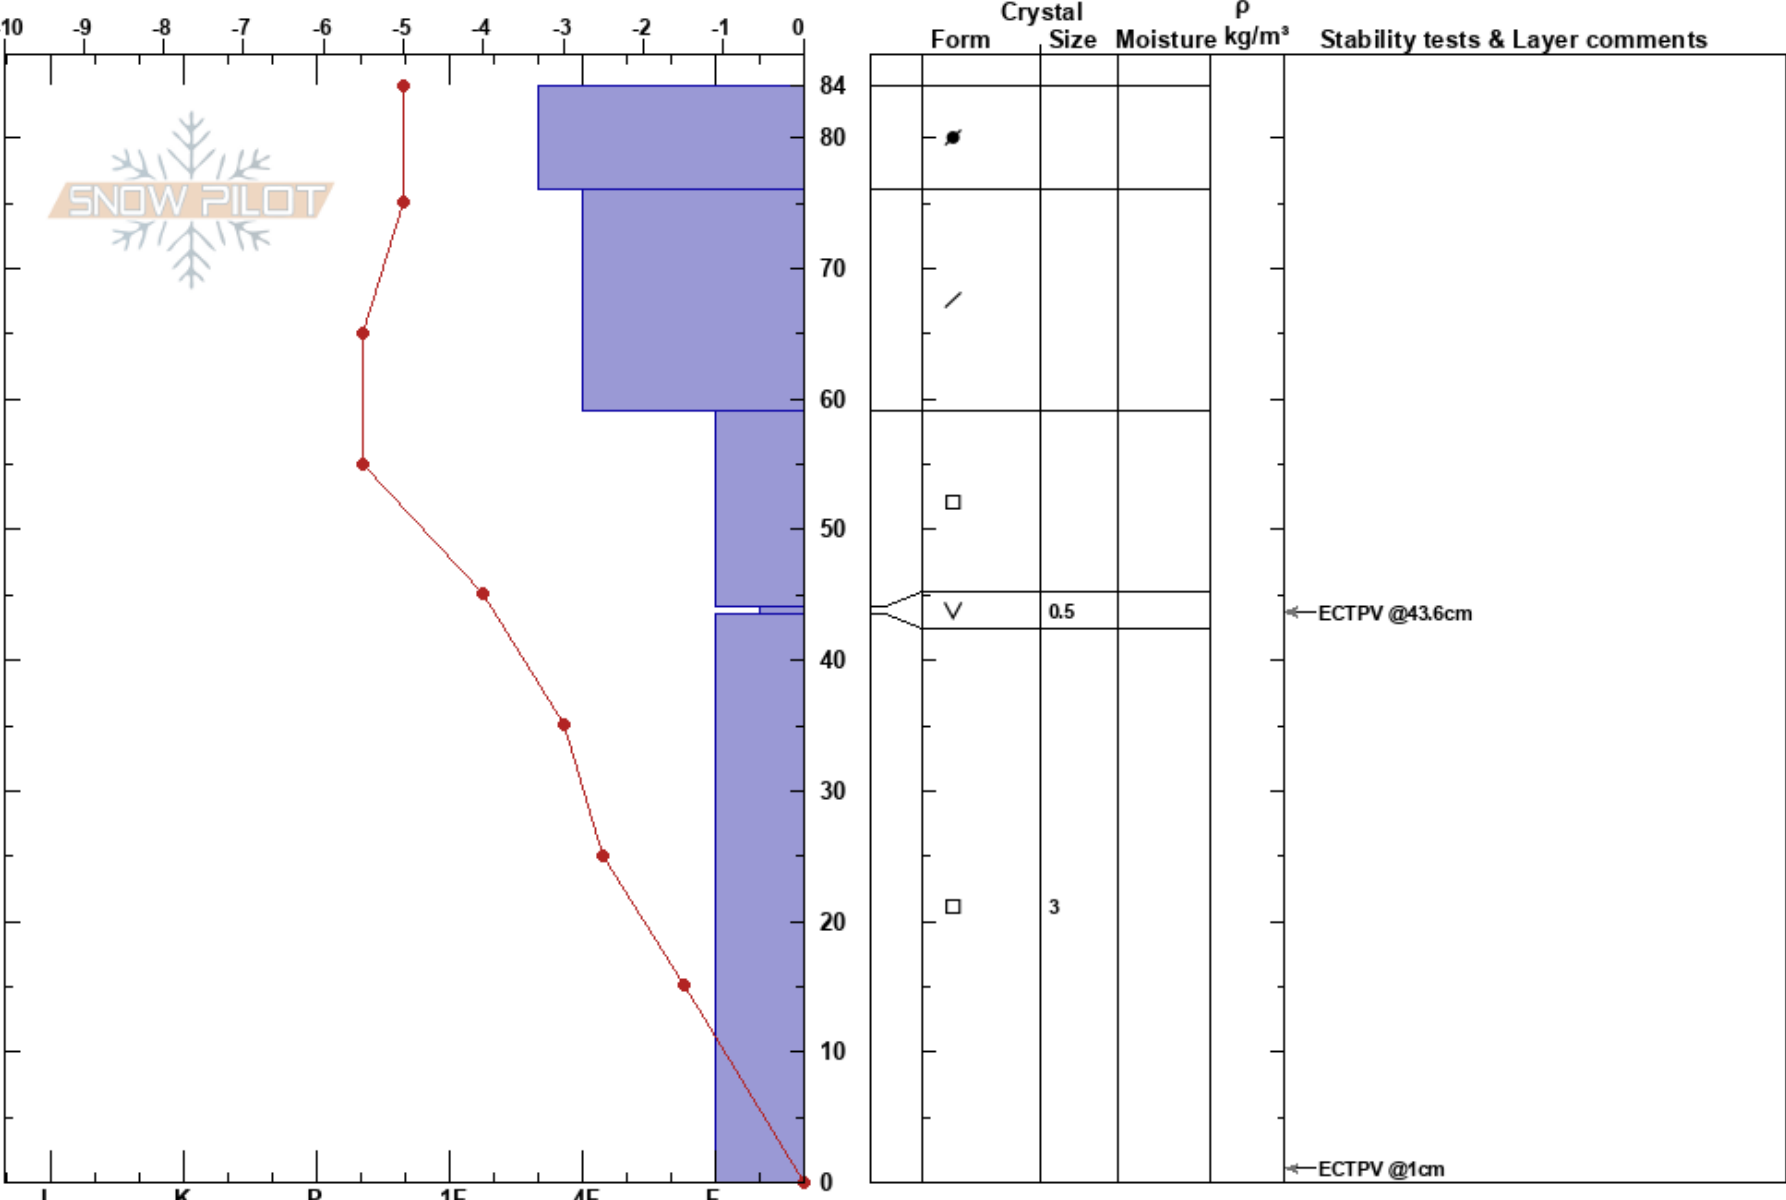

Rattlesnake12/14/2018  
 Rattlesnake Mtns  
 MT  
 Elevation: 7500 ft  
 Aspect: 25°

Travis Craft  
 12/14/2018 - 11:00am  
 Co-ord: 47.03913N, -113.99672W  
 Slope Angle: 28°  
 Wind Loading: previous

Stability: Very Poor  
 Air Temperature: -2°C  
 Sky Cover: FEW  
 Precipitation: NO  
 Wind: SE Strong

HS:84  
 PF: 45  
 44-43.5cm: Problematic layer

Specifics: Collapsing, widespread; Collapsing, localized; Cracking; Recent avalanche activity on similar slopes; Recent avalanche activity on different slopes

Notes: Winds have shifted and loaded many different aspects  
 This is a very good representation of the poor snowpack structure we have throughout the forecast area