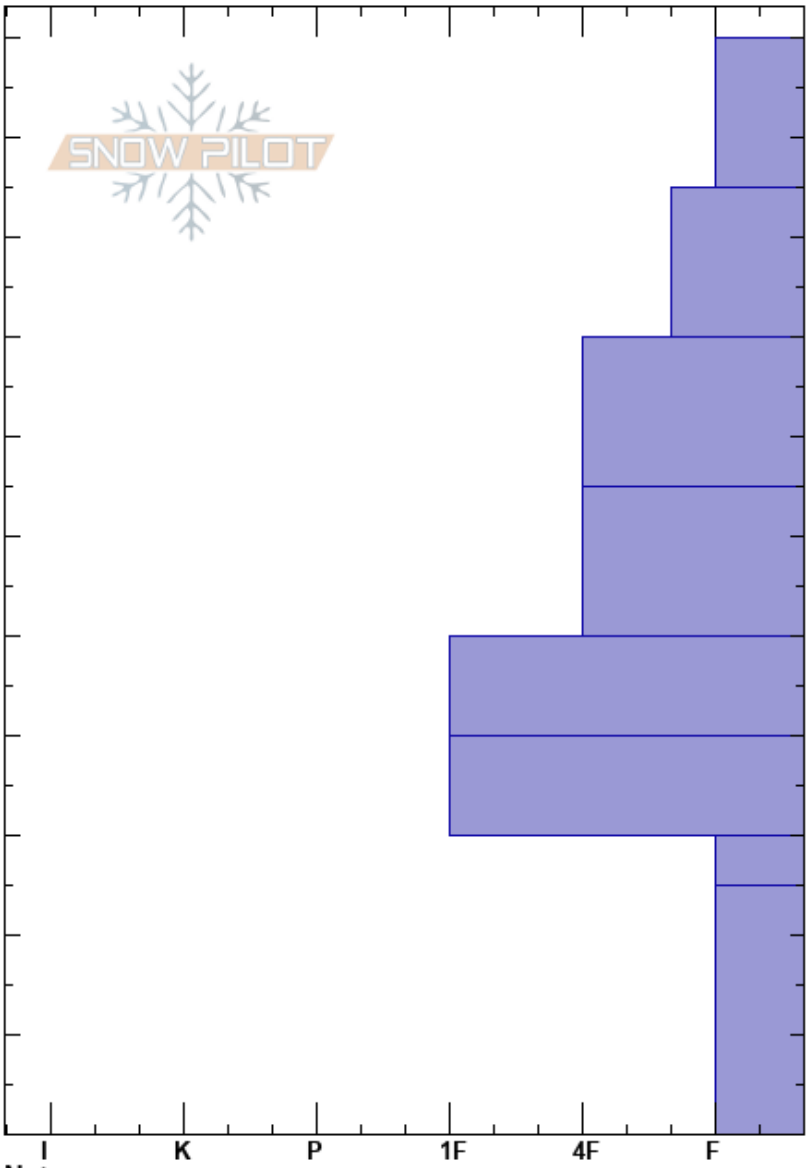

Chicken Scratch
 Teton Range
 WY
 Elevation: 9600 ft
 Aspect: 45°
 Specifics:

Mike Hardaker
 01/08/2017 - 12:00pm
 Co-ord: 43.50672N, -110.94568W
 Slope Angle: 29°
 Wind Loading: yes

Stability:
 Air Temperature:
 Sky Cover: OVC
 Precipitation: S-1
 Wind: S Calm

HS: 110

Layer Notes:

Height (cm)	Crystal		Moisture	ρ kg/m ³	Stability tests & Layer comments
	Form	Size			
110					
100	⊗	1			← CT1, Q2 @100cm ← ECTN28 @95cm
90	∨	1			
80	⊖	2			← CT14, Q1 @80cm
70	⊖	1			← CT17, Q2 @70cm ← ECTN30 @70cm
60	⊖	1			
50	□	1			
40	⊖	1			
30	⊖	1			
20					← CT20, Q2 @20cm
10	□	1			
0					