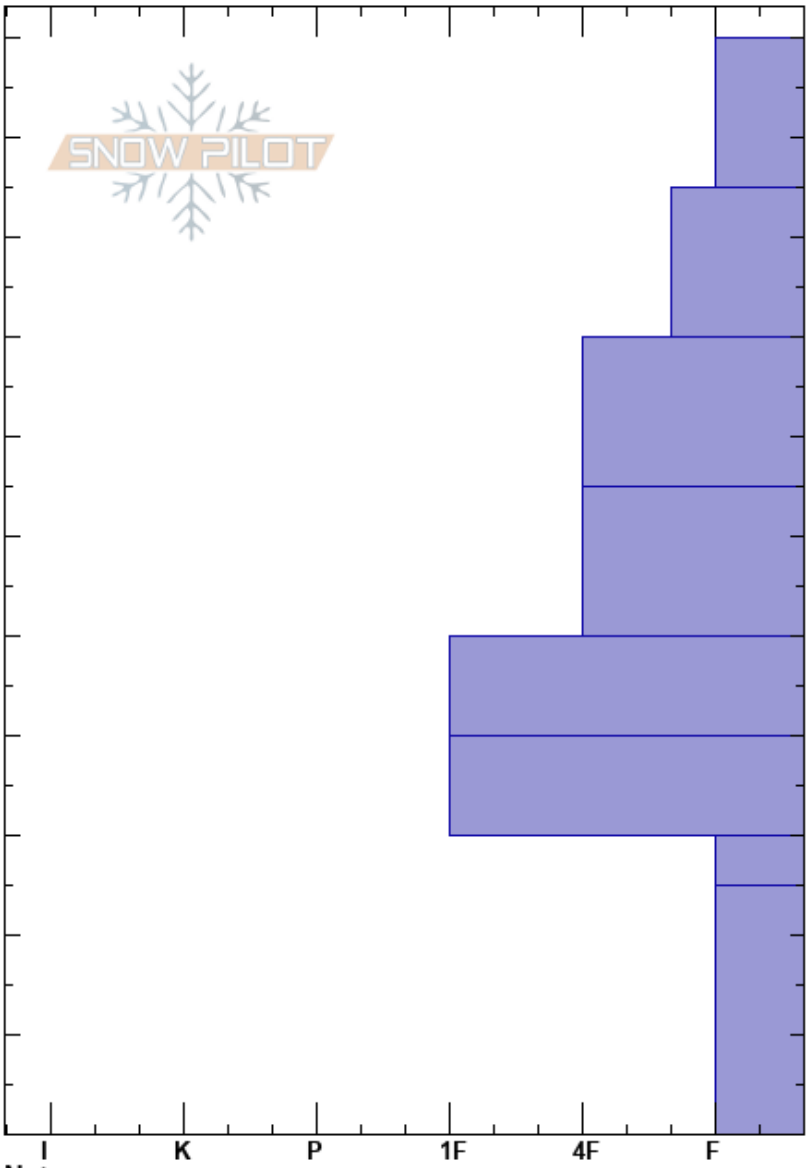

Chicken Scratch
 Teton Range
 WY
 Elevation: 9600 ft
 Aspect: 45°
 Specifics:

Mike Hardaker
 01/08/2017 - 12:00pm
 Co-ord: 43.50672N, -110.94568W
 Slope Angle: 29°
 Wind Loading: yes

Stability:
 Air Temperature:
 Sky Cover: OVC
 Precipitation: S-1
 Wind: S Calm

HS: 110

Layer Notes:

| Height (cm) | Crystal | | Moisture | ρ kg/m ³ | Stability tests & Layer comments |
|-------------|---------|------|----------|-----------------------------|------------------------------------|
| | Form | Size | | | |
| 110 | | | | | |
| 100 | ⊗ | 1 | | | ← CT1, Q2 @100cm ← ECTN28 @95cm |
| 90 | ∨ | 1 | | | |
| 80 | ⊖ | 2 | | | ← CT14, Q1 @80cm |
| 70 | ⊖ | 1 | | | ← CT17, Q2 @70cm ← ECTN30 @70cm |
| 60 | ⊖ | 1 | | | |
| 50 | □ | 1 | | | |
| 40 | ⊖ | 1 | | | |
| 30 | ⊖ | 1 | | | |
| 20 | | | | | ← CT20, Q2 @20cm |
| 10 | □ | 1 | | | |
| 0 | | | | | |