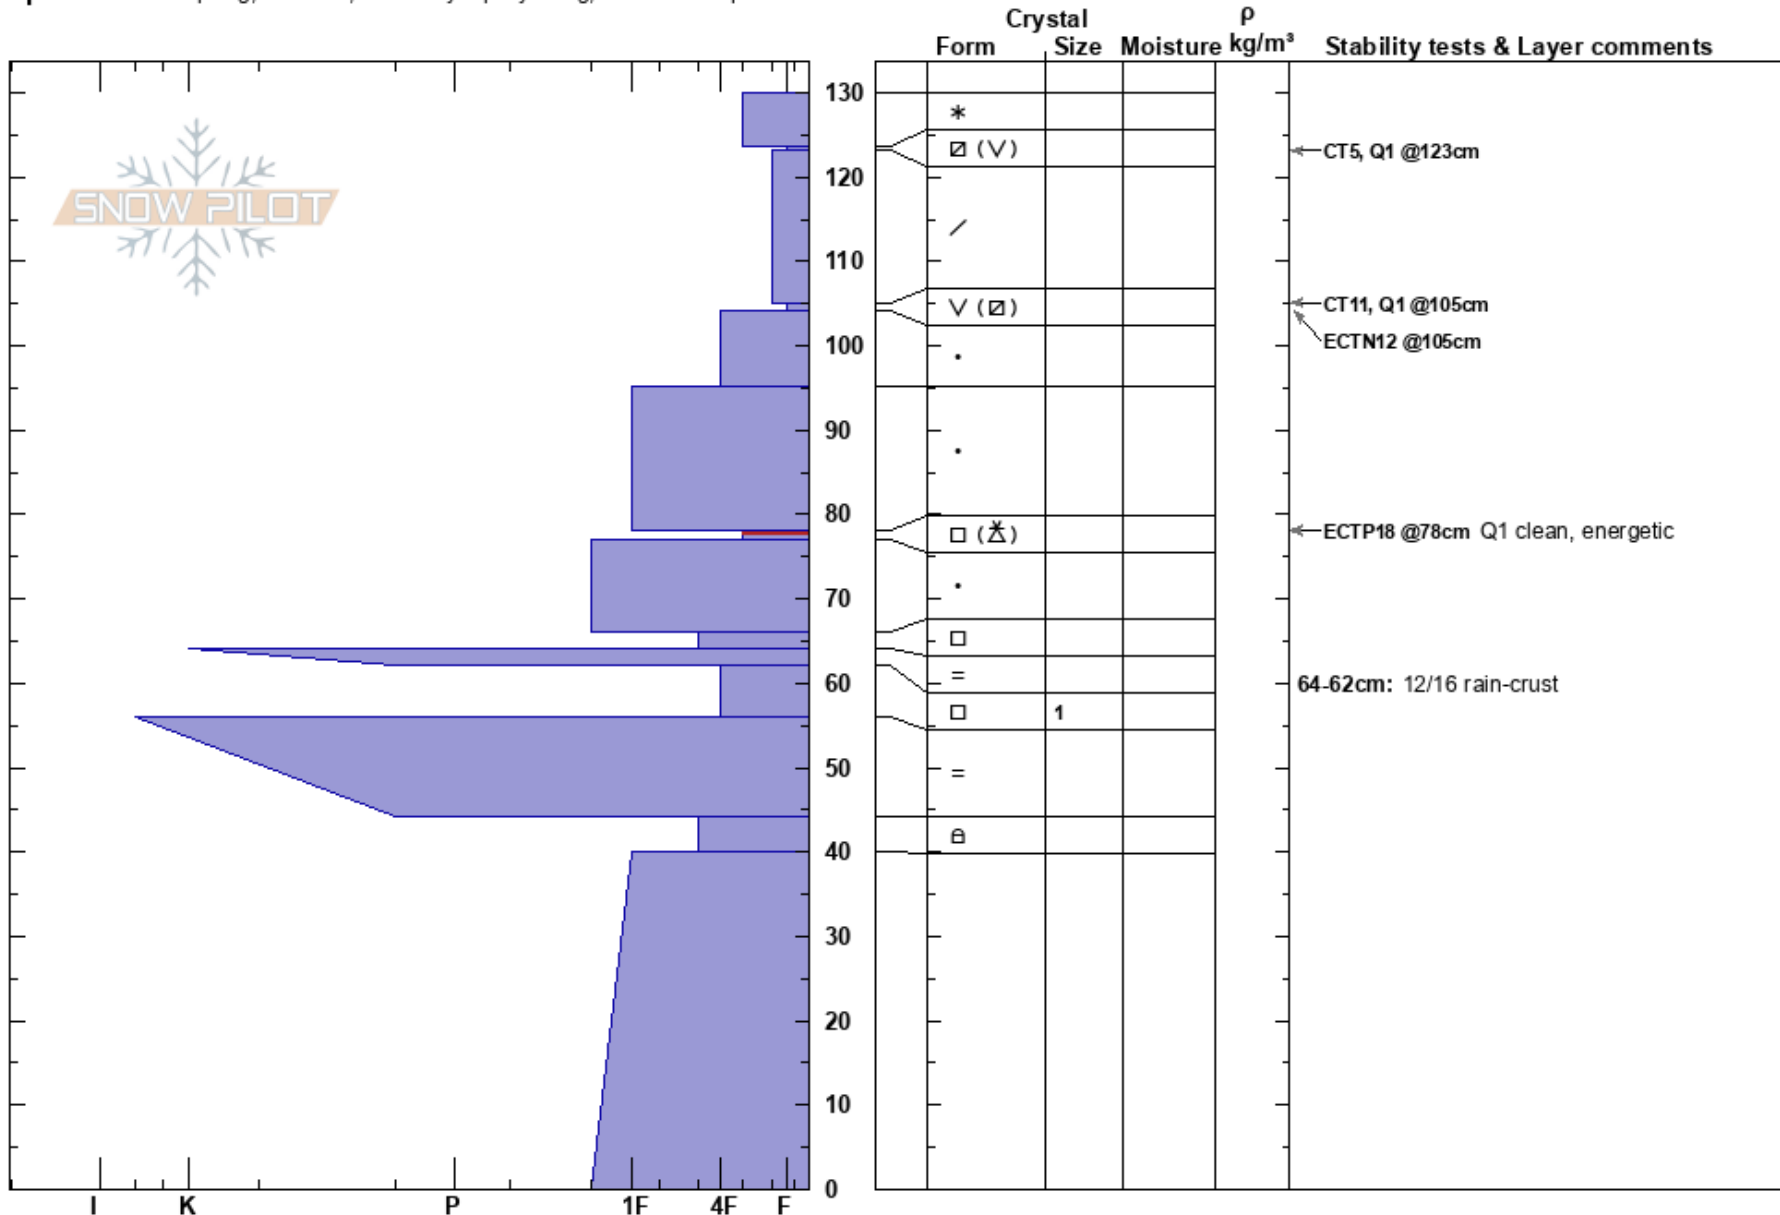

1/8/17, Old Ski Hill
 Bear River Range
 UT
 Elevation: 7200 ft
 Aspect: 75°

toby weed
 01/08/2017 - 2:00pm
 Co-ord: 41.95562N, -111.52951W
 Slope Angle: 26°
 Wind Loading:

Stability: Fair
 Air Temperature: 31°F
 Sky Cover: OVC
 Precipitation: S2
 Wind: Calm

HS: 130
 PF: 70
 78-77cm: Problematic layer
 64-62cm: 12/16 rain-crust

Specifics: Collapsing, localized; Instability rapidly rising; We skied slope

Notes: