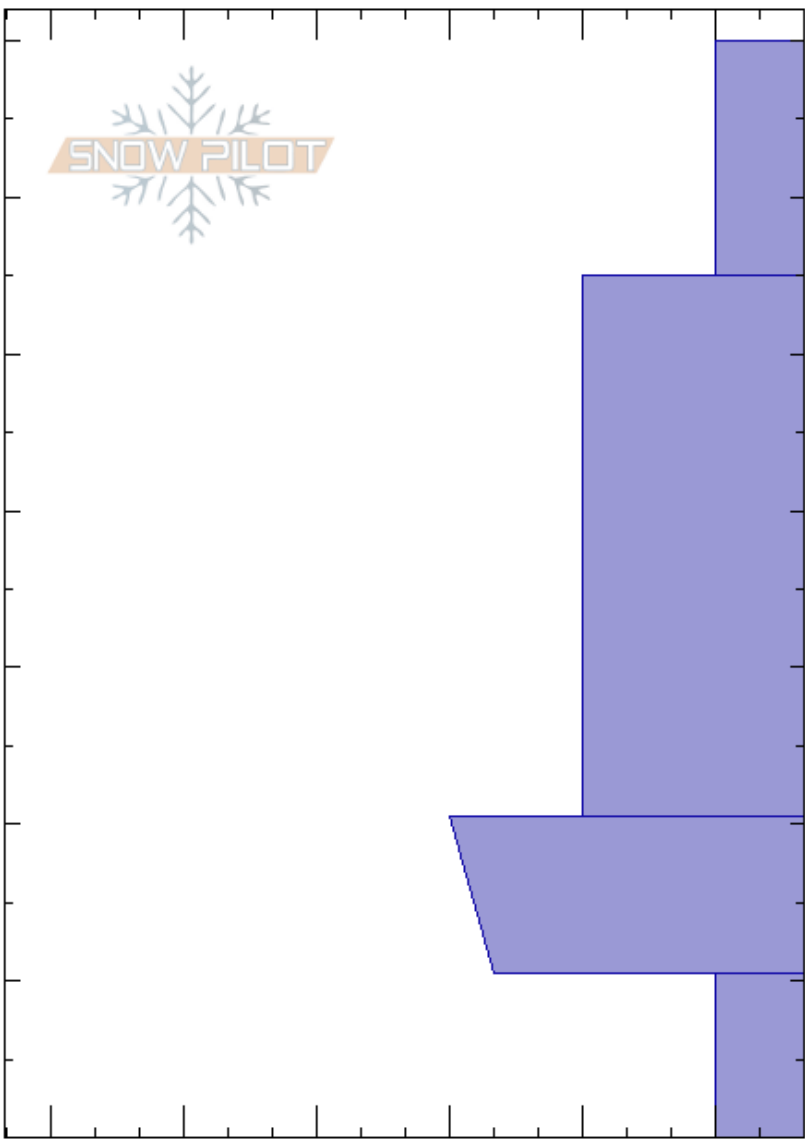

Red Mountain Ridge
 Highlands
 MT
Elevation: 9194 ft
Aspect: 330°
Specifics: We skied slope

Gabrielle Antonioli
 01/08/2017 - 11:00am
Co-ord: 45.78437N, -112.48524W
Slope Angle: 28°
Wind Loading:

Stability:
Air Temperature: -4°C
Sky Cover: BKN
Precipitation: S-1
Wind: SW Moderate

Layer Notes:

Crystal Form	Crystal Size	Moisture	ρ kg/m ³	Stability tests & Layer comments
+				
/				
^	1-2			← ECTN18 @10cm ← CT14 @10cm

Notes: