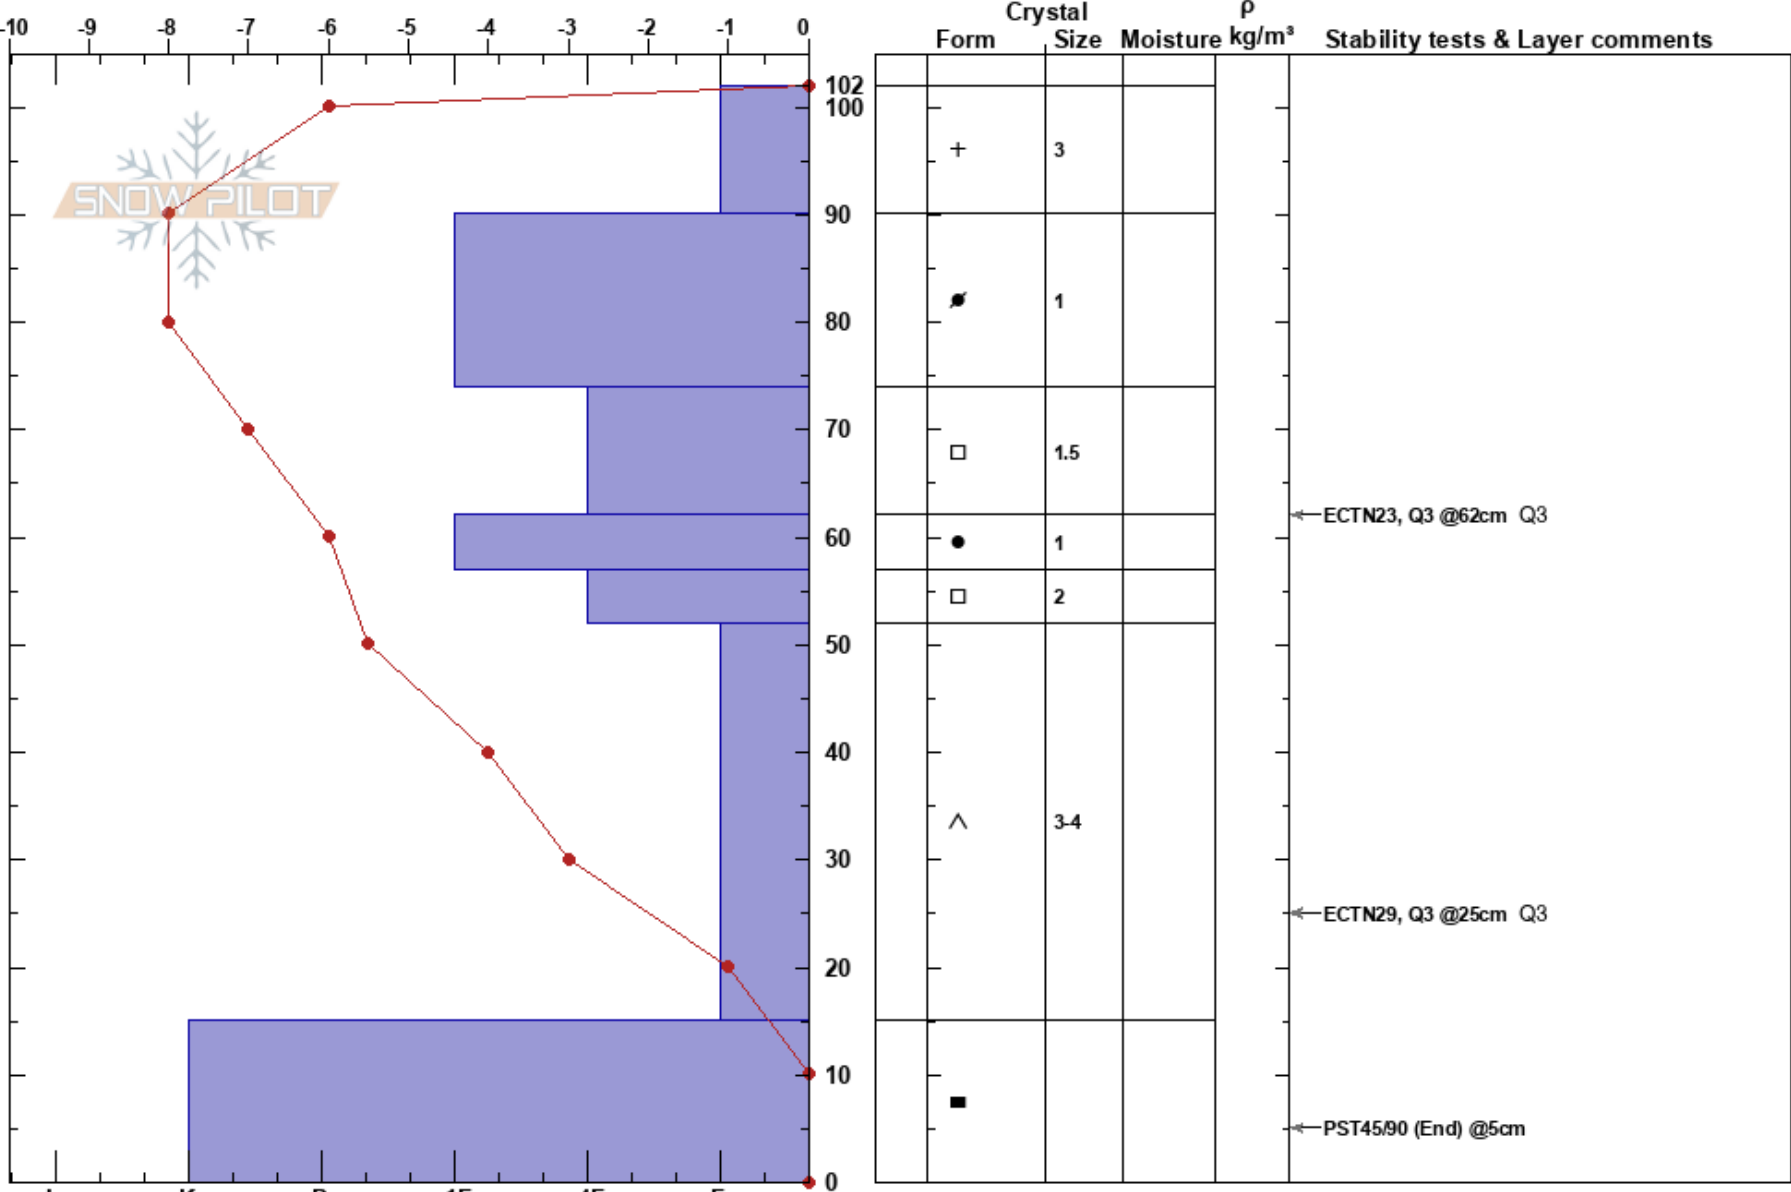

Sometimes
 Bridger Range
 MT
Elevation: 8400 ft
Aspect: 28°

Bridger Bowl
 01/08/2017 - 10:40am
Co-ord: 45.81746N, -110.92887W
Slope Angle: 36°
Wind Loading: no

Stability:
Air Temperature:
Sky Cover: OVC
Precipitation: NO
Wind: Calm

Layer Notes:

Specifics: Pit dug in a Ski Area; Ski tracks on slope; We skied slope

Notes: Pit dug by Lee Watson and Ella Darham