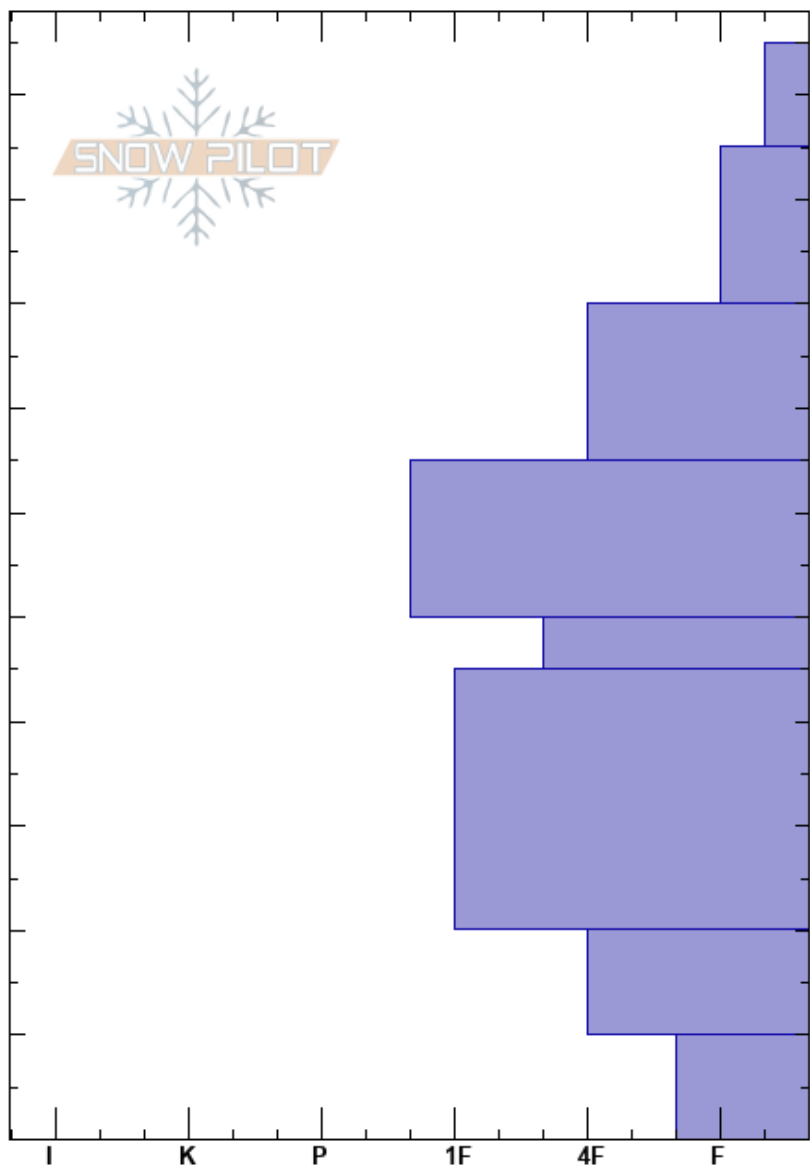

Ski Hill  
 Lionhead Range  
 MT  
 Elevation: 8061 ft  
 Aspect: NE  
 Specifics:

Doug Chabot-Admin  
 01/08/2017 - 11:40am  
 Co-ord: 44.70343N, -111.29715W  
 Slope Angle: 28°  
 Wind Loading: no

Stability: Fair Unstable  
 Air Temperature: -7°C  
 Sky Cover: X  
 Precipitation: NO  
 Wind: Calm

HS: 105  
 10-0cm: Problematic layer

Depth (cm)	Crystal		Moisture	$\rho$ kg/m <sup>3</sup>	Stability tests & Layer comments
	Form	Size			
105					
100	+				
95					← CT2, Q2 @95cm
90	⊖				
80					← CT12, Q2 @80cm ← ECTN17 @80cm
70					
60					
50					
40					
30					
20					
10					
0	^	2-3			← PST47/100 (End) @5cm ← ECTP28 @5cm ← CT23, Q2 @5cm

Notes: Surprised the facets at the ground are not bigger.