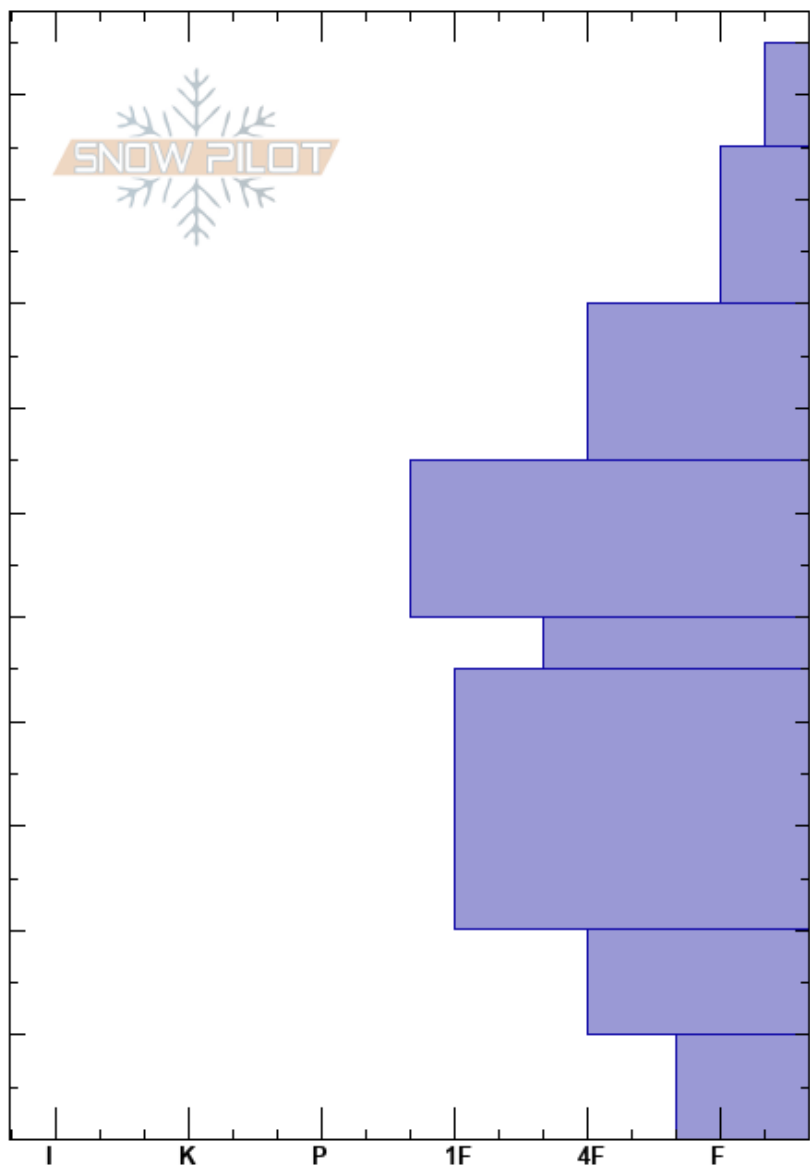

Ski Hill
 Lionhead Range
 MT
 Elevation: 8061 ft
 Aspect: NE
 Specifics:

Doug Chabot-Admin
 01/08/2017 - 11:40am
 Co-ord: 44.70343N, -111.29715W
 Slope Angle: 28°
 Wind Loading: no

Stability: Fair Unstable
 Air Temperature: -7°C
 Sky Cover: X
 Precipitation: NO
 Wind: Calm

HS: 105
 10-0cm: Problematic layer

Depth (cm)	Crystal		Moisture	ρ kg/m ³	Stability tests & Layer comments
	Form	Size			
105					
100	+				
95					← CT2, Q2 @95cm
90	⊖				
80					← CT12, Q2 @80cm ← ECTN17 @80cm
70					
60					
50					
40					
30					
20					
10					
0	^	2-3			← PST47/100 (End) @5cm ← ECTP28 @5cm ← CT23, Q2 @5cm

Notes: Surprised the facets at the ground are not bigger.