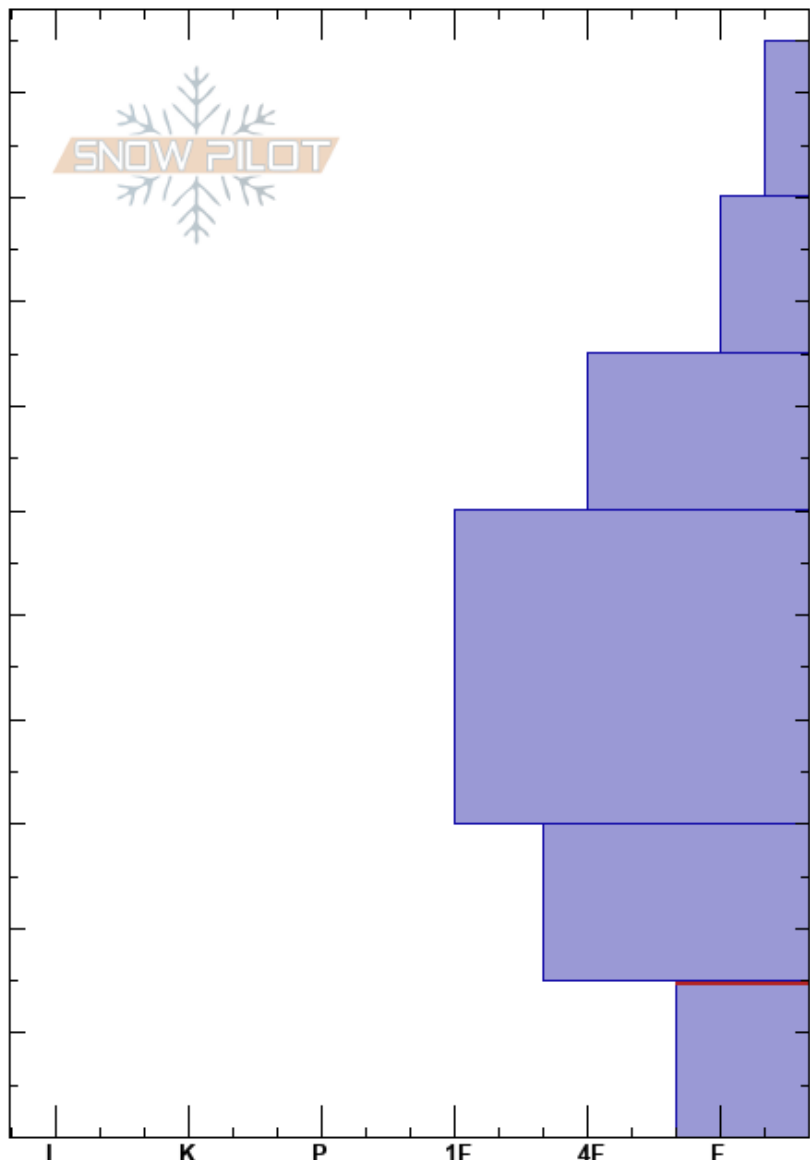

Wx Station
 Lionhead Range
 MT
 Elevation: 8650 ft
 Aspect: SE
 Specifics: Snowmobile tracks on slope

Doug Chabot-Admin
 01/08/2017 - 10:50am
 Co-ord: 44.71016N, -111.32453W
 Slope Angle: 15°
 Wind Loading: no

Stability: Fair Unstable
 Air Temperature: -7°C
 Sky Cover: X
 Precipitation: NO
 Wind: Calm

HS: 105
 Layer Notes:
 15-0cm: Problematic layer

Depth (cm)	Crystal		Moisture	ρ kg/m ³	Stability tests & Layer comments
	Form	Size			
105 - 90	+		D		
90 - 80	/ (Ø)	0.5			← CT3, Q3 @90cm
80 - 60	⊖	0.5			
60 - 30	⊖				
30 - 20	□	1-2			← CT16, Q2 @15cm ← PST35/100 (End) @15cm
20 - 0	^	2-3			← ECTX