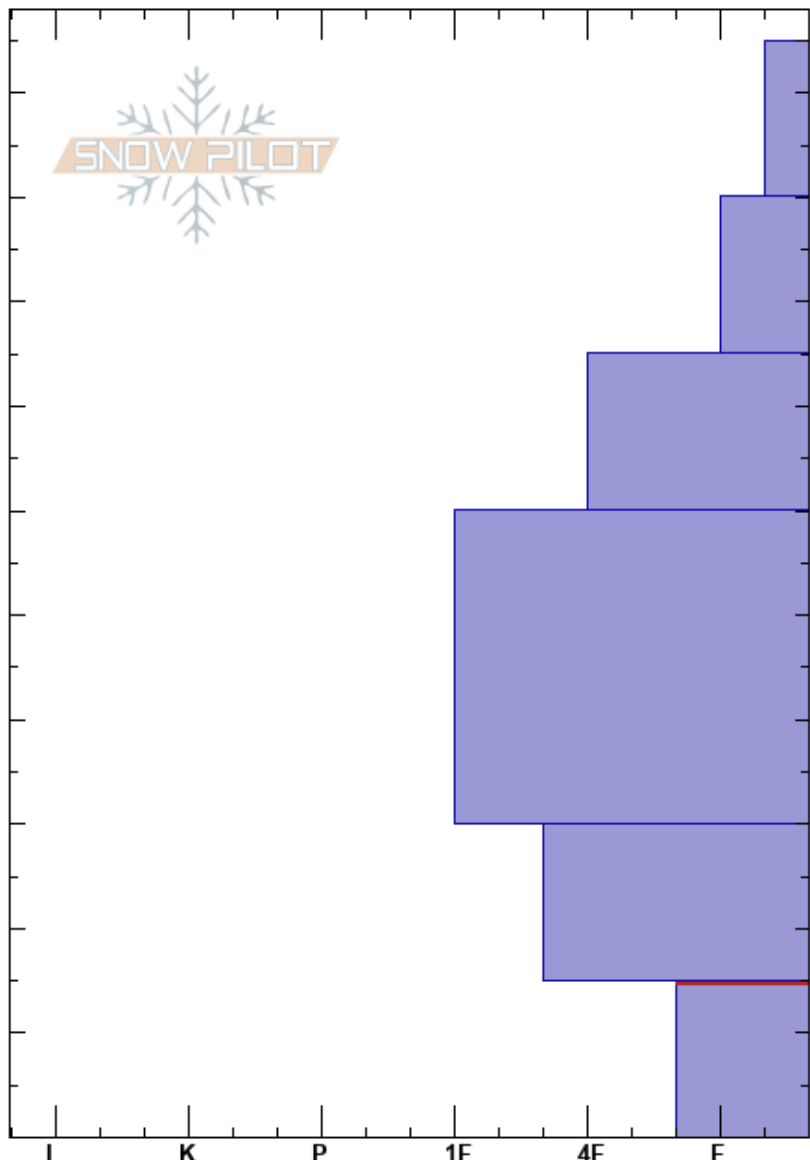

Wx Station  
 Lionhead Range  
 MT  
 Elevation: 8650 ft  
 Aspect: SE  
 Specifics: Snowmobile tracks on slope

Doug Chabot-Admin  
 01/08/2017 - 10:50am  
 Co-ord: 44.71016N, -111.32453W  
 Slope Angle: 15°  
 Wind Loading: no

Stability: Fair Unstable  
 Air Temperature: -7°C  
 Sky Cover: X  
 Precipitation: NO  
 Wind: Calm

HS: 105  
 Layer Notes:  
 15-0cm: Problematic layer

Depth (cm)	Crystal		Moisture	$\rho$ kg/m <sup>3</sup>	Stability tests & Layer comments
	Form	Size			
105 - 90	+		D		
90 - 80	/ (Ø)	0.5			← CT3, Q3 @90cm
80 - 70	⊖	0.5			
70 - 60	⊖				
60 - 30	⊖				
30 - 20	□	1-2			
20 - 15	^	2-3			← CT16, Q2 @15cm ← PST35/100 (End) @15cm
15 - 0					← ECTX