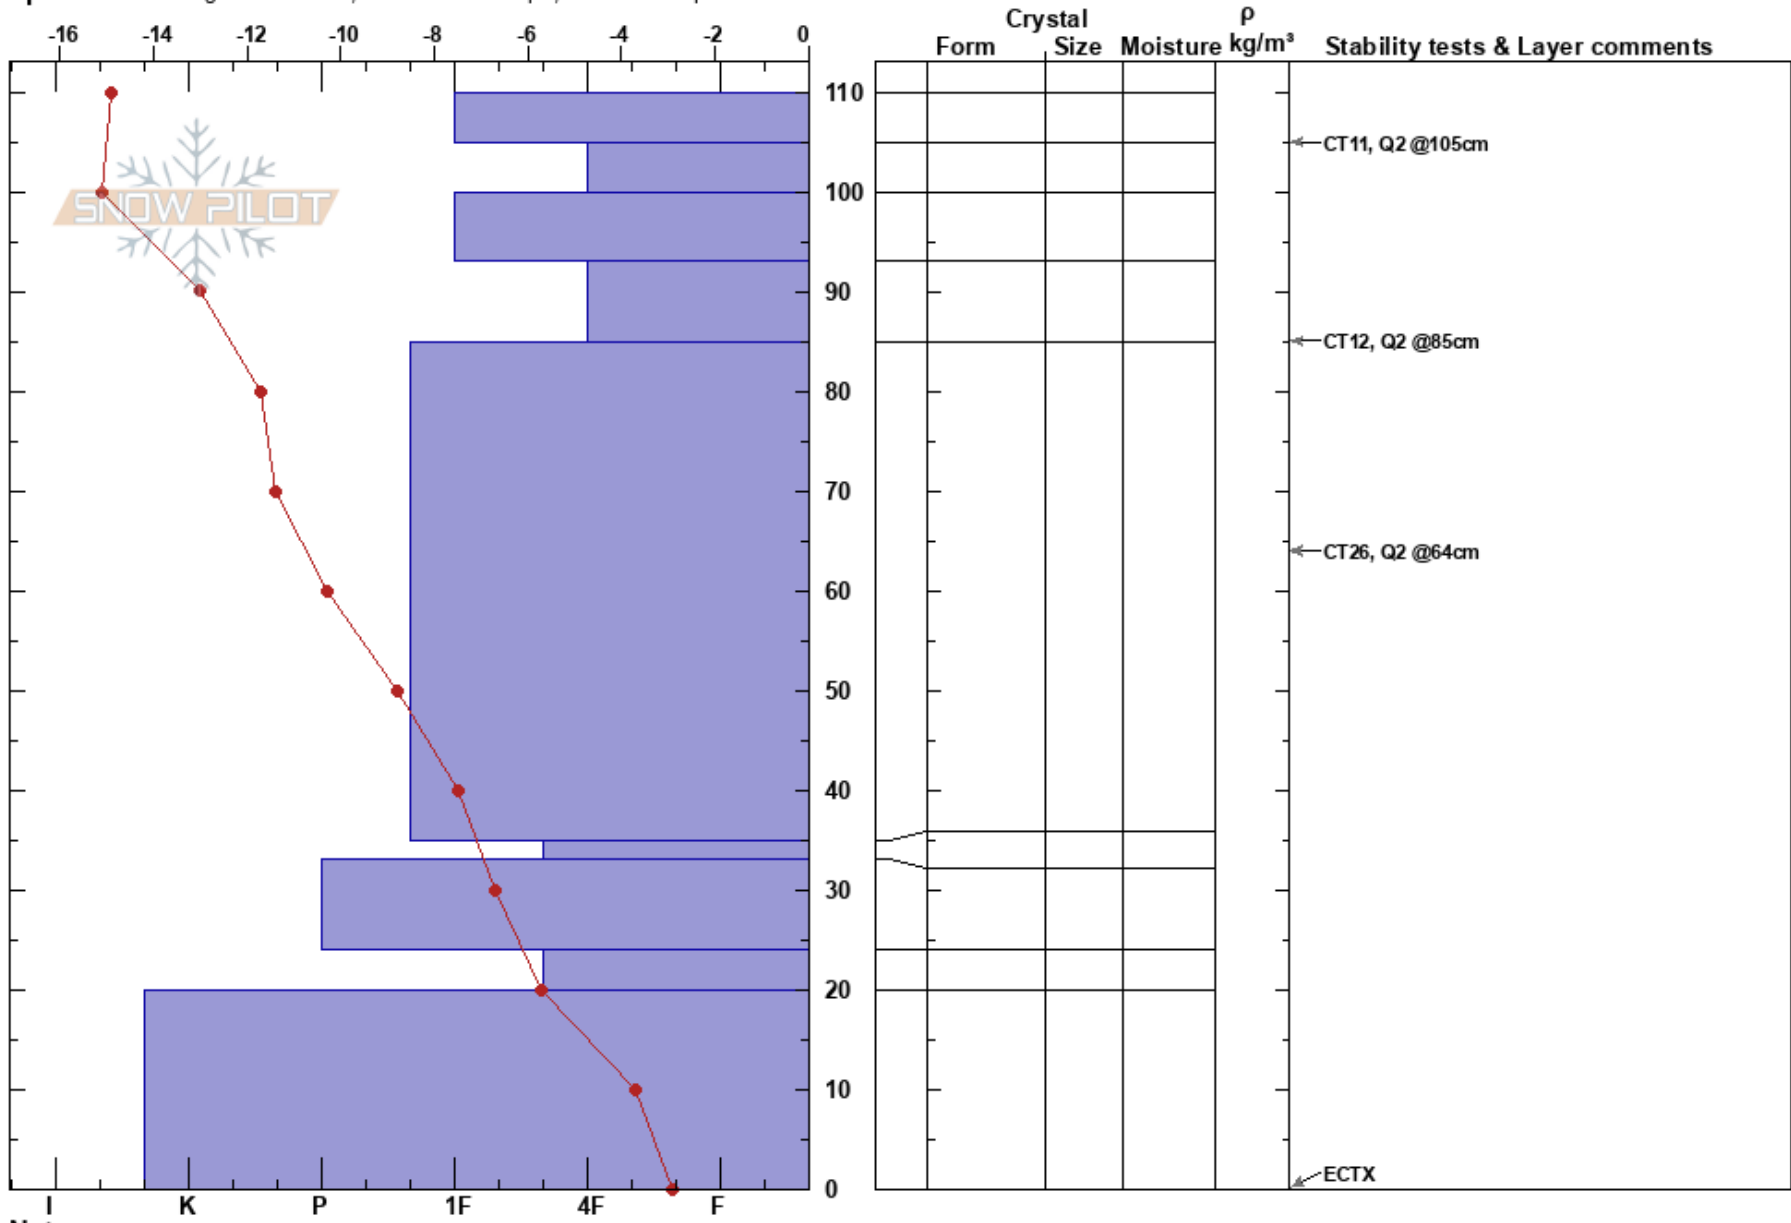

lenin left
 Madison Range-N
 MT
 Elevation: 10600 ft
 Aspect: 136°

yunce ueland
 12/13/2016 - 1:00pm
 Co-ord: 45.27641N, -111.44845W
 Slope Angle: 34°
 Wind Loading: yes

Stability: **HS:110**
 Air Temperature: -18°C PF: 25 93-85cm: Problematic layer
 Sky Cover: OVC
 Precipitation: NO
 Wind: W Moderate

Specifics: Pit dug in a Ski Area; Ski tracks on slope; We skied slope

Notes: