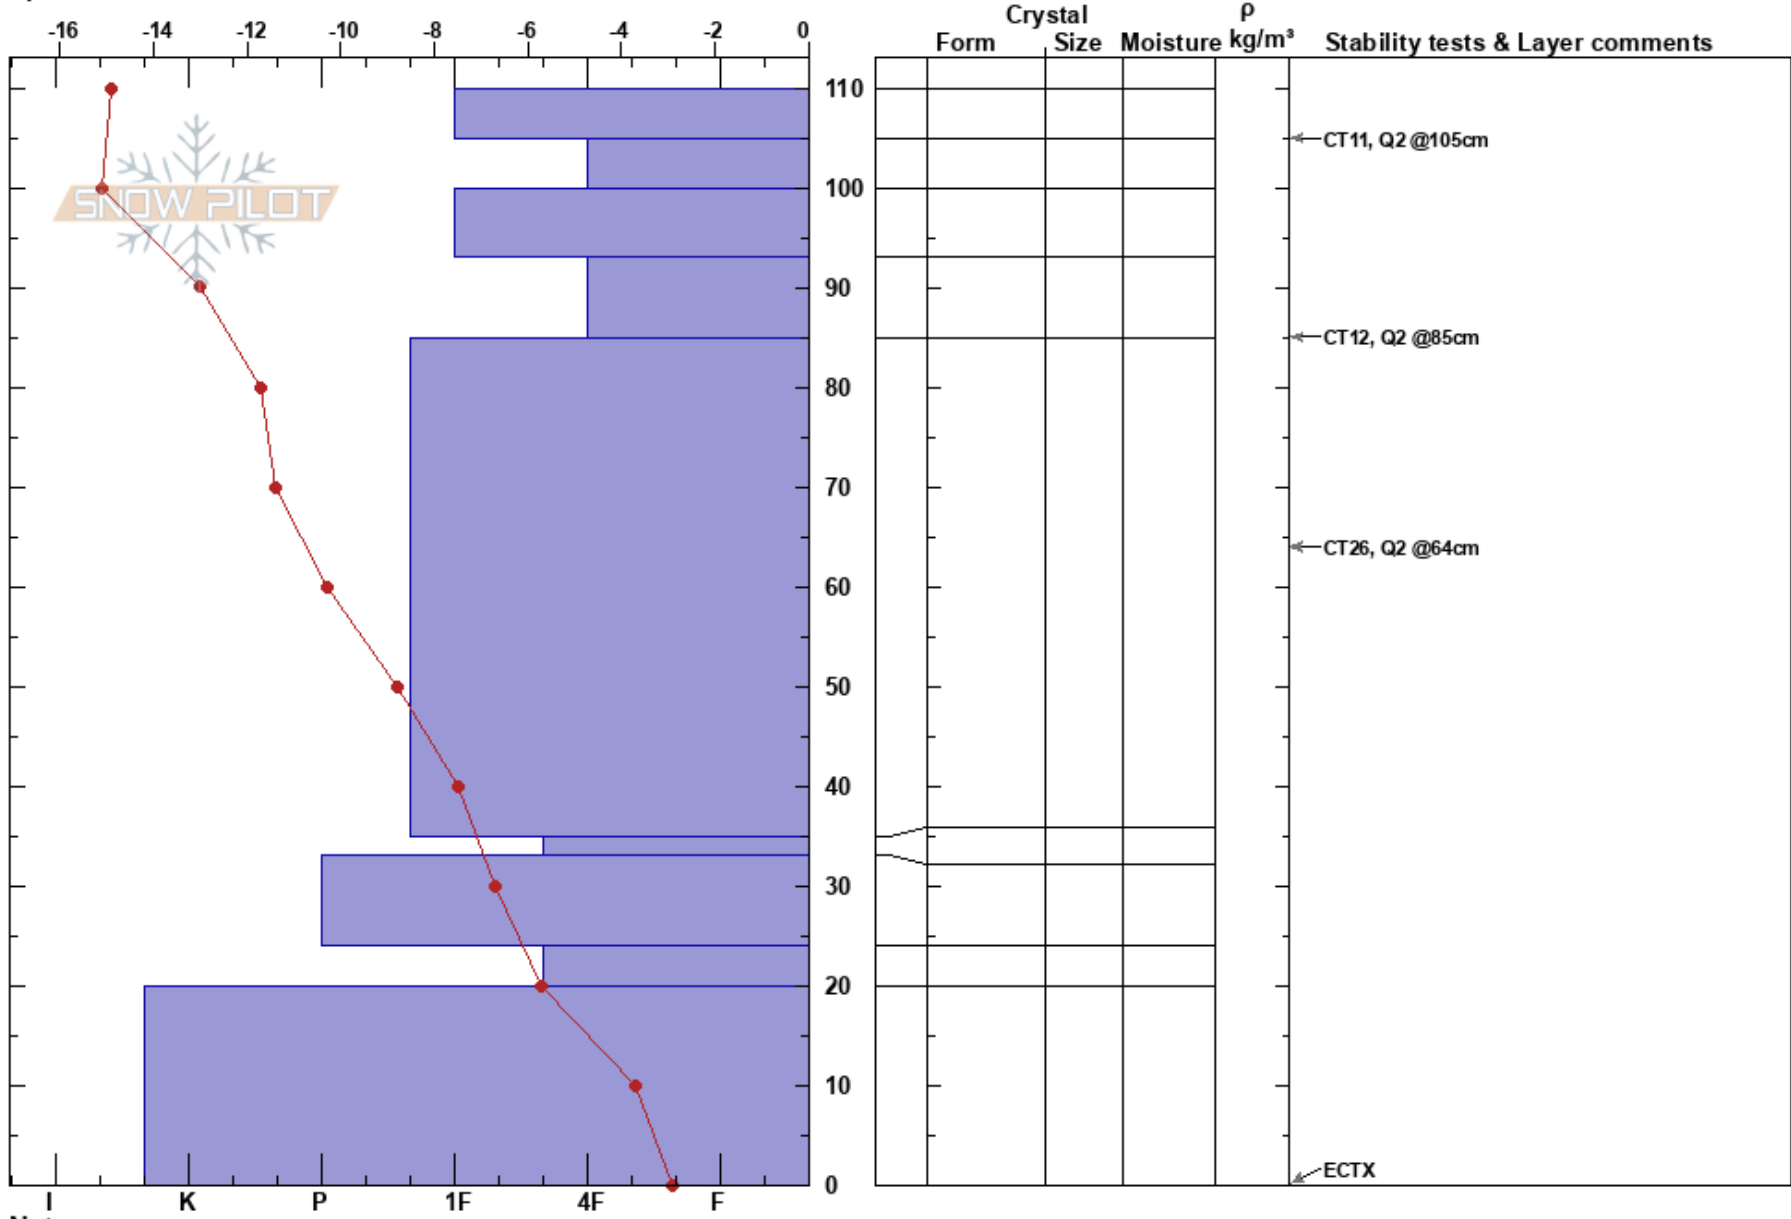

lenin left
 Madison Range-N
 MT
 Elevation: 10600 ft
 Aspect: 136°

yunce ueland
 12/13/2016 - 1:00pm
 Co-ord: 45.27641N, -111.44845W
 Slope Angle: 34°
 Wind Loading: yes

Stability: **HS:110**
 Air Temperature: -18°C PF: 25 93-85cm: Problematic layer
 Sky Cover: OVC
 Precipitation: NO
 Wind: W Moderate

Specifics: Pit dug in a Ski Area; Ski tracks on slope; We skied slope

Notes: