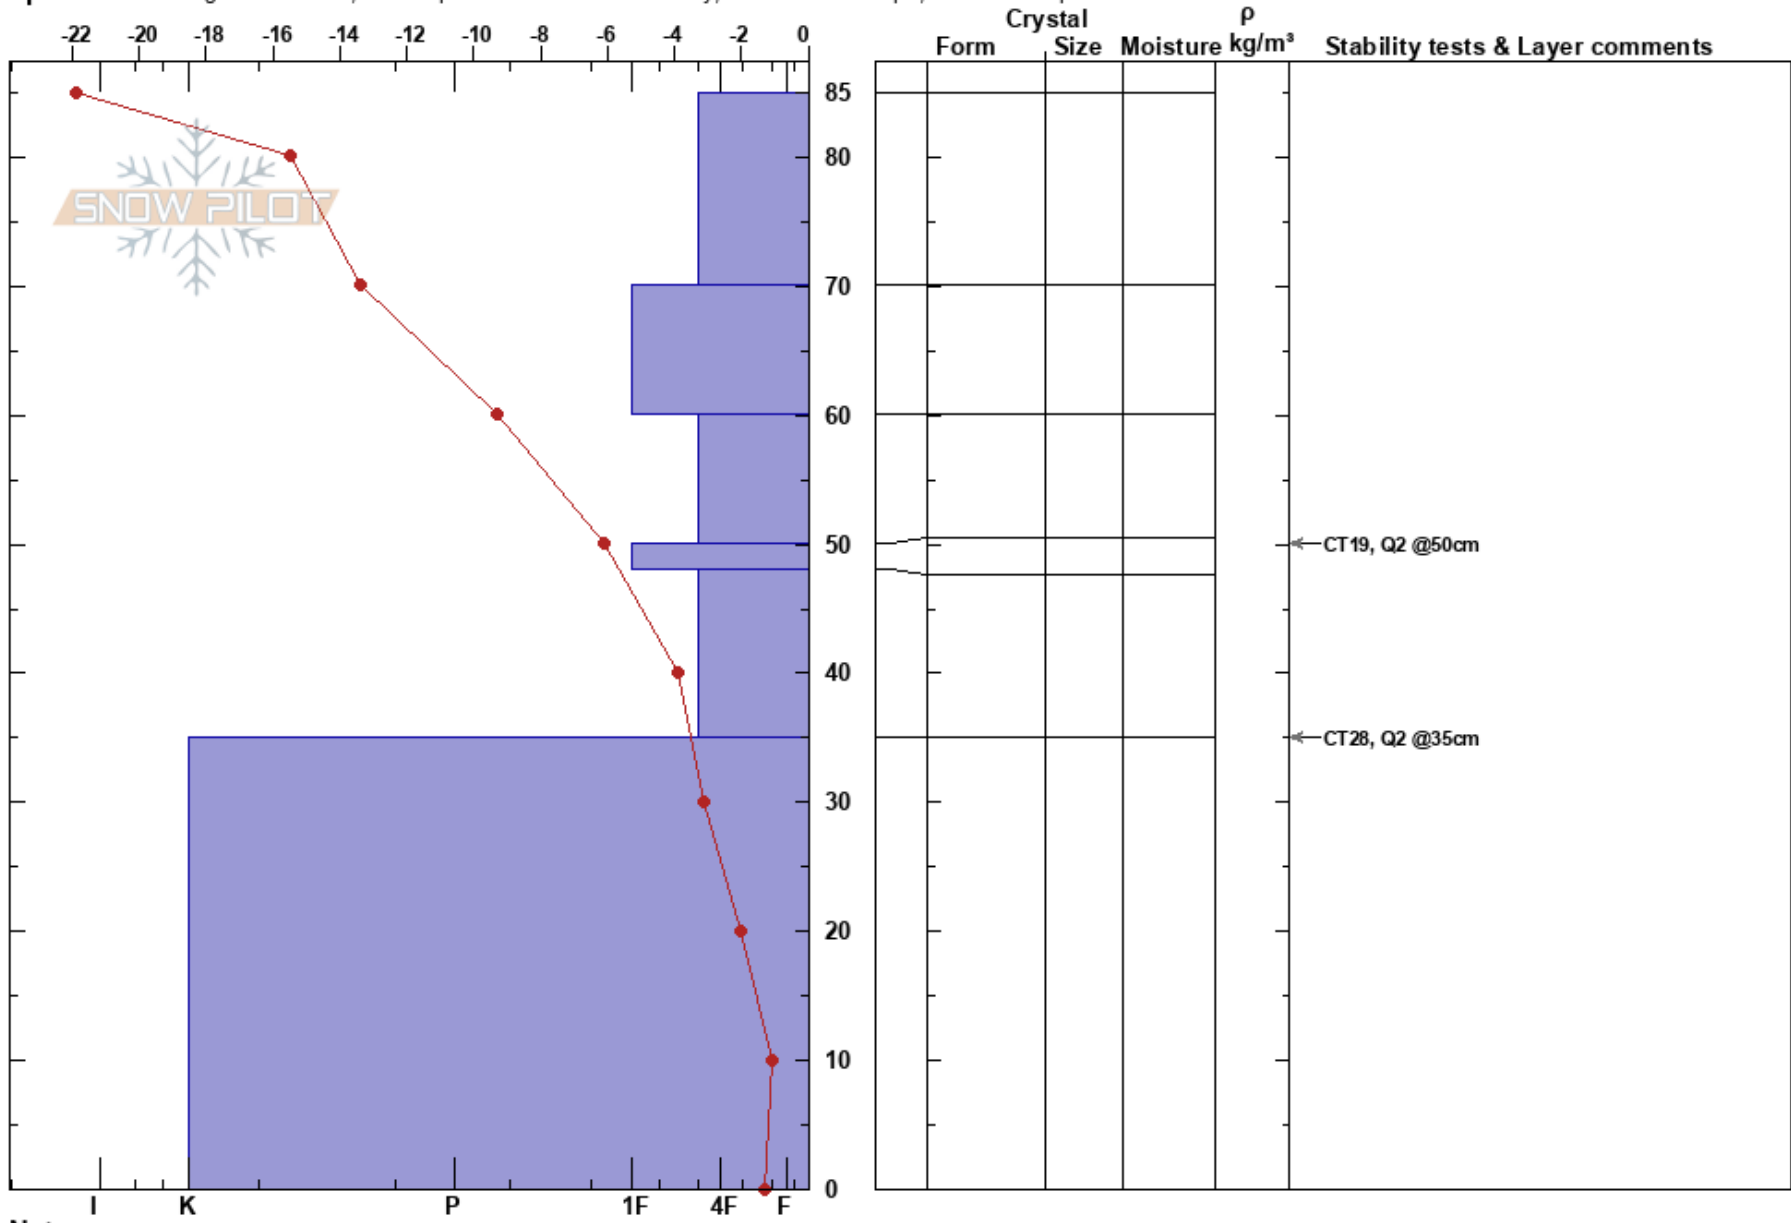

lenin
 Madison Range-N
 MT
 Elevation: 10500 ft
 Aspect: 136°

Leigh Frye
 12/07/2016 - 2:50pm
 Co-ord:
 Slope Angle: 34°
 Wind Loading:

Stability: **HS:85**
 Air Temperature: -17°C **PF: 15** 48-35cm: Problematic layer
 Sky Cover: CLR
 Precipitation: NO
 Wind: Calm

Specifics: Pit dug in a Ski Area; Pit is representative of backcountry; Ski tracks on slope; We skied slope

Notes: