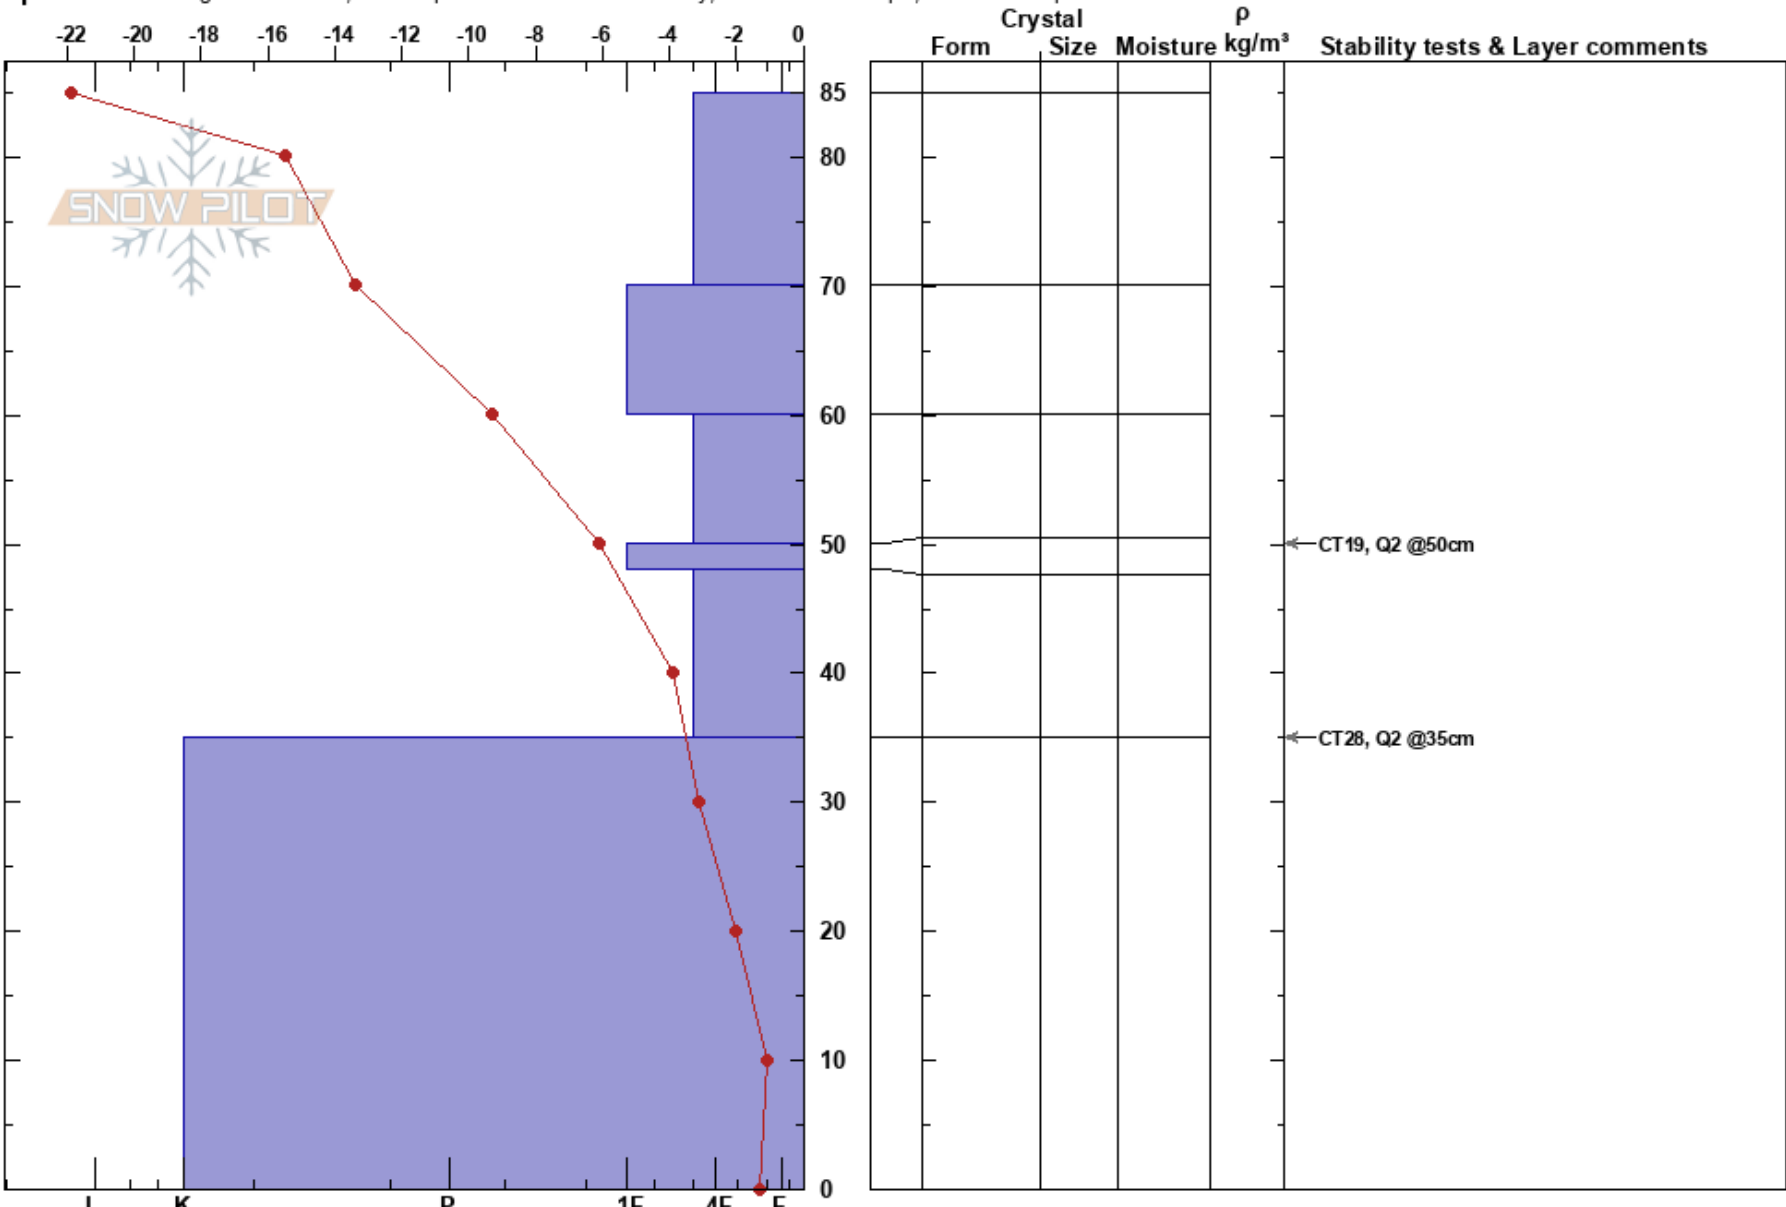

lenin
Madison Range-N
MT
Elevation: 10500 ft
Aspect: 136°

Leigh Frye
12/07/2016 - 2:50pm
Co-ord:
Slope Angle: 34°
Wind Loading:

Stability: **HS:85** **Layer Notes:**
Air Temperature: -17°C **PF: 15** 48-35cm: Problematic layer
Sky Cover: CLR
Precipitation: NO
Wind: Calm

Specifics: Pit dug in a Ski Area; Pit is representative of backcountry; Ski tracks on slope; We skied slope

Notes: