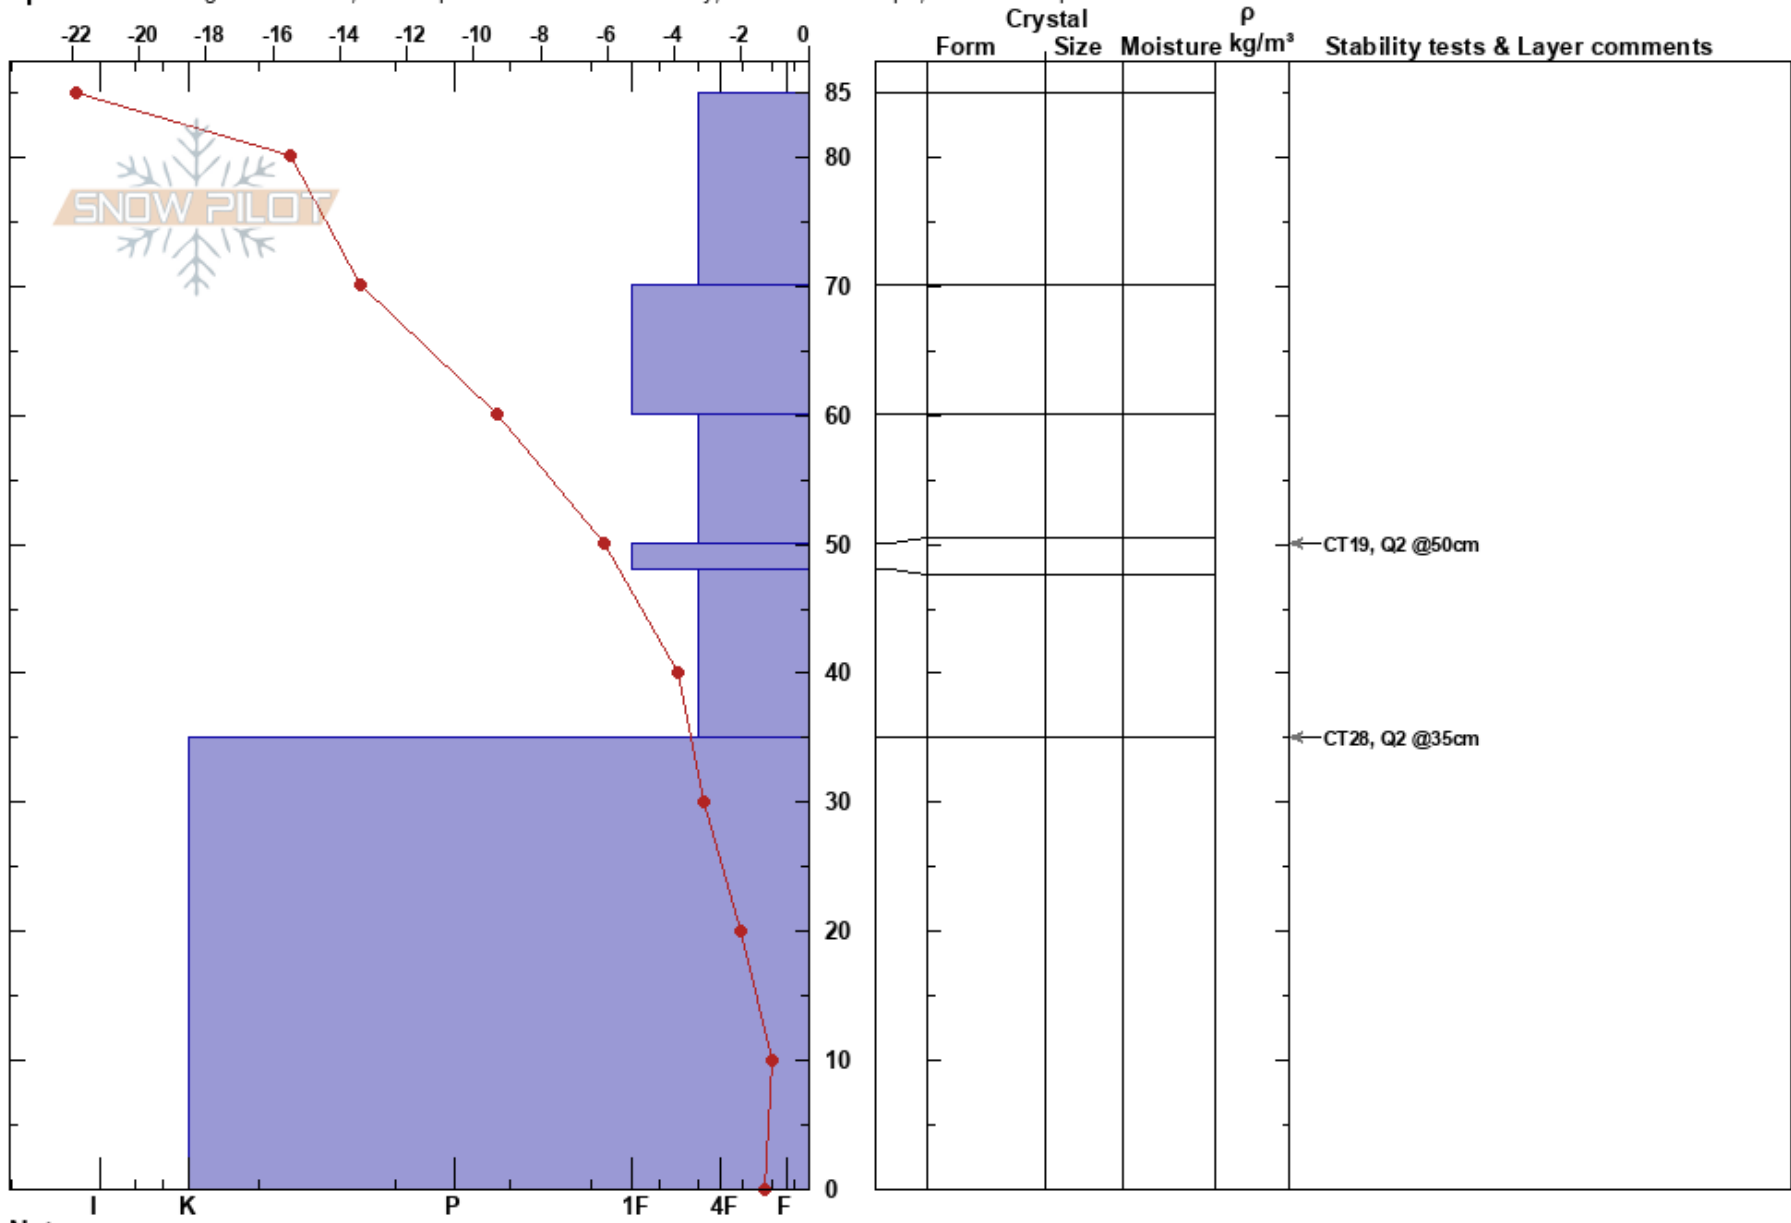

lenin
 Madison Range-N
 MT
 Elevation: 10500 ft
 Aspect: 136°

Leigh Frye
 12/07/2016 - 2:50pm
 Co-ord:
 Slope Angle: 34°
 Wind Loading:

Stability:
 Air Temperature: -17°C
 Sky Cover: CLR
 Precipitation: NO
 Wind: Calm

HS:85
 PF: 15
 48-35cm: Problematic layer

Specifics: Pit dug in a Ski Area; Pit is representative of backcountry; Ski tracks on slope; We skied slope

Notes: