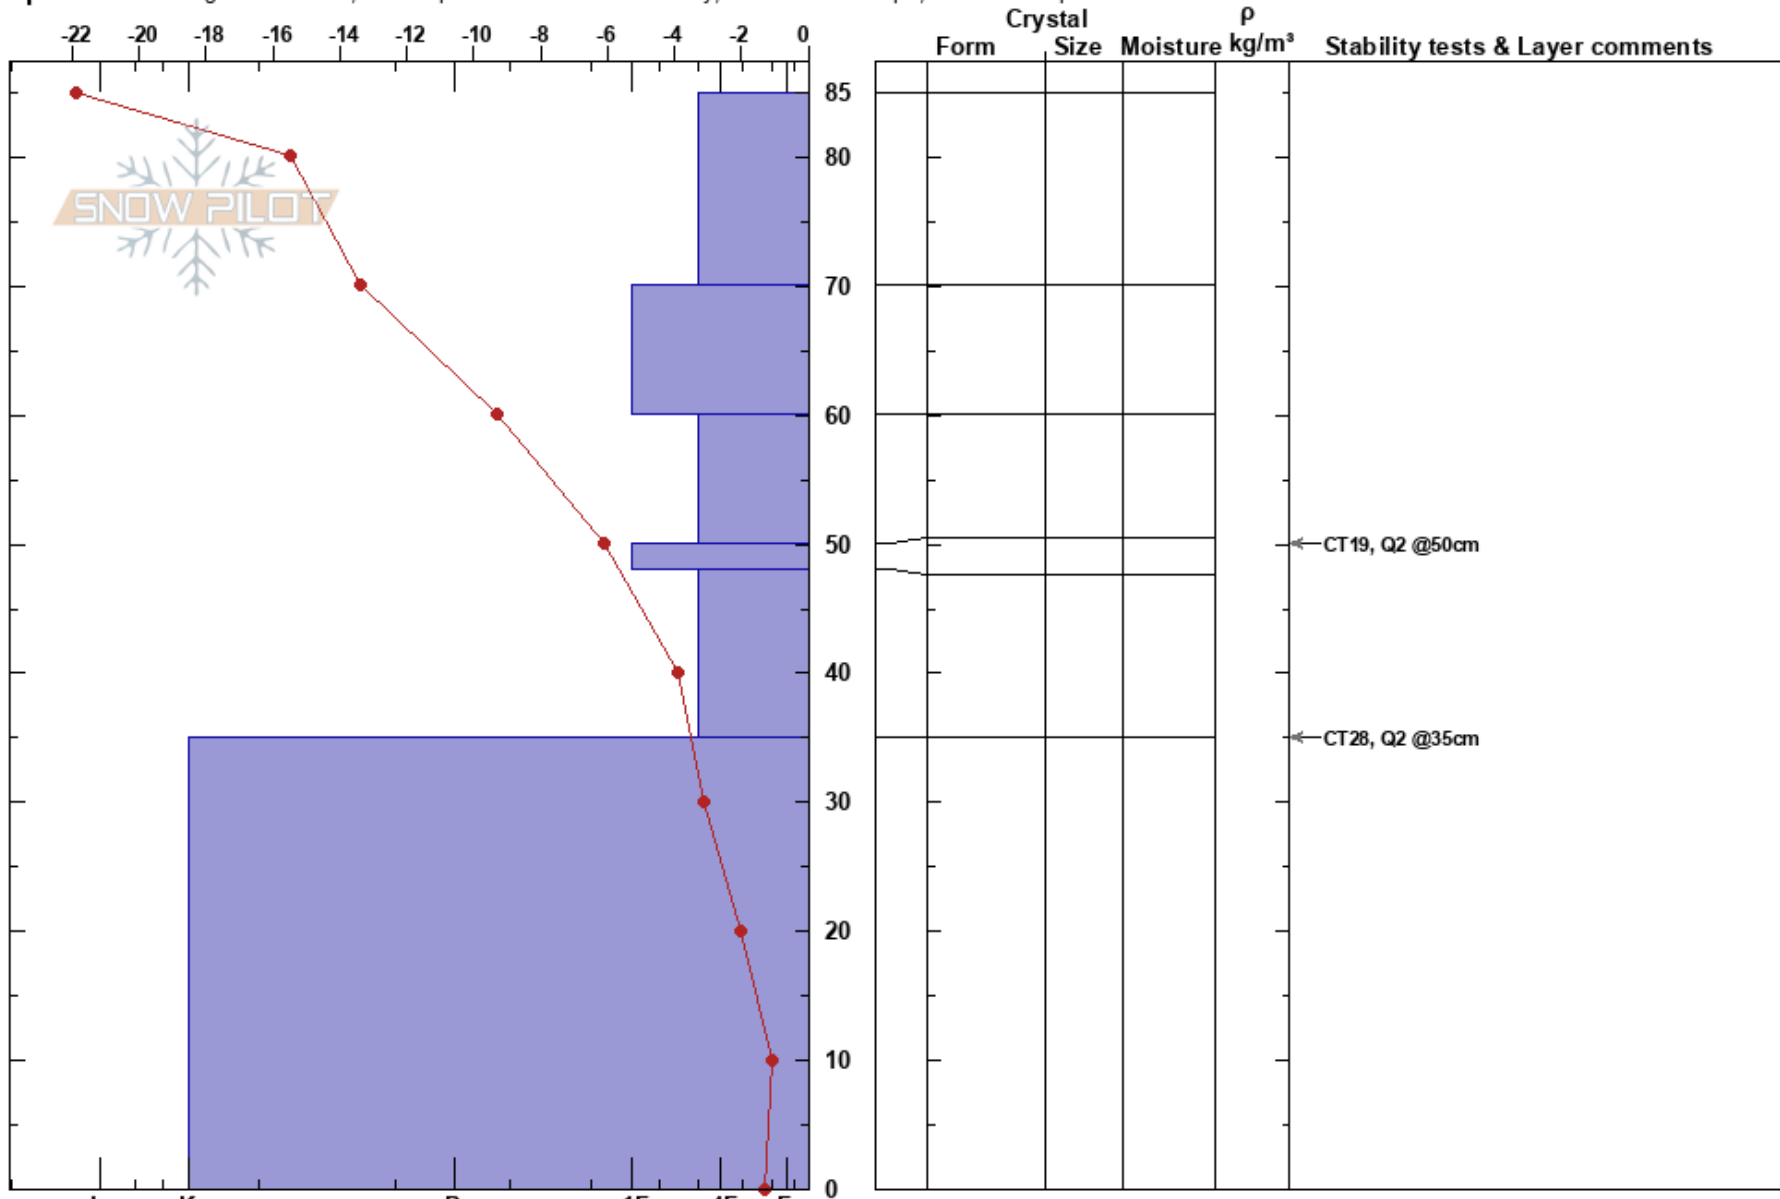

lenin  
 Madison Range-N  
 MT  
 Elevation: 10500 ft  
 Aspect: 136°

Leigh Frye  
 12/07/2016 - 2:50pm  
 Co-ord:  
 Slope Angle: 34°  
 Wind Loading:

Stability: **HS:85**  
 Air Temperature: -17°C **PF: 15** 48-35cm: Problematic layer  
 Sky Cover: CLR  
 Precipitation: NO  
 Wind: Calm

**Specifics:** Pit dug in a Ski Area; Pit is representative of backcountry; Ski tracks on slope; We skied slope

Notes: