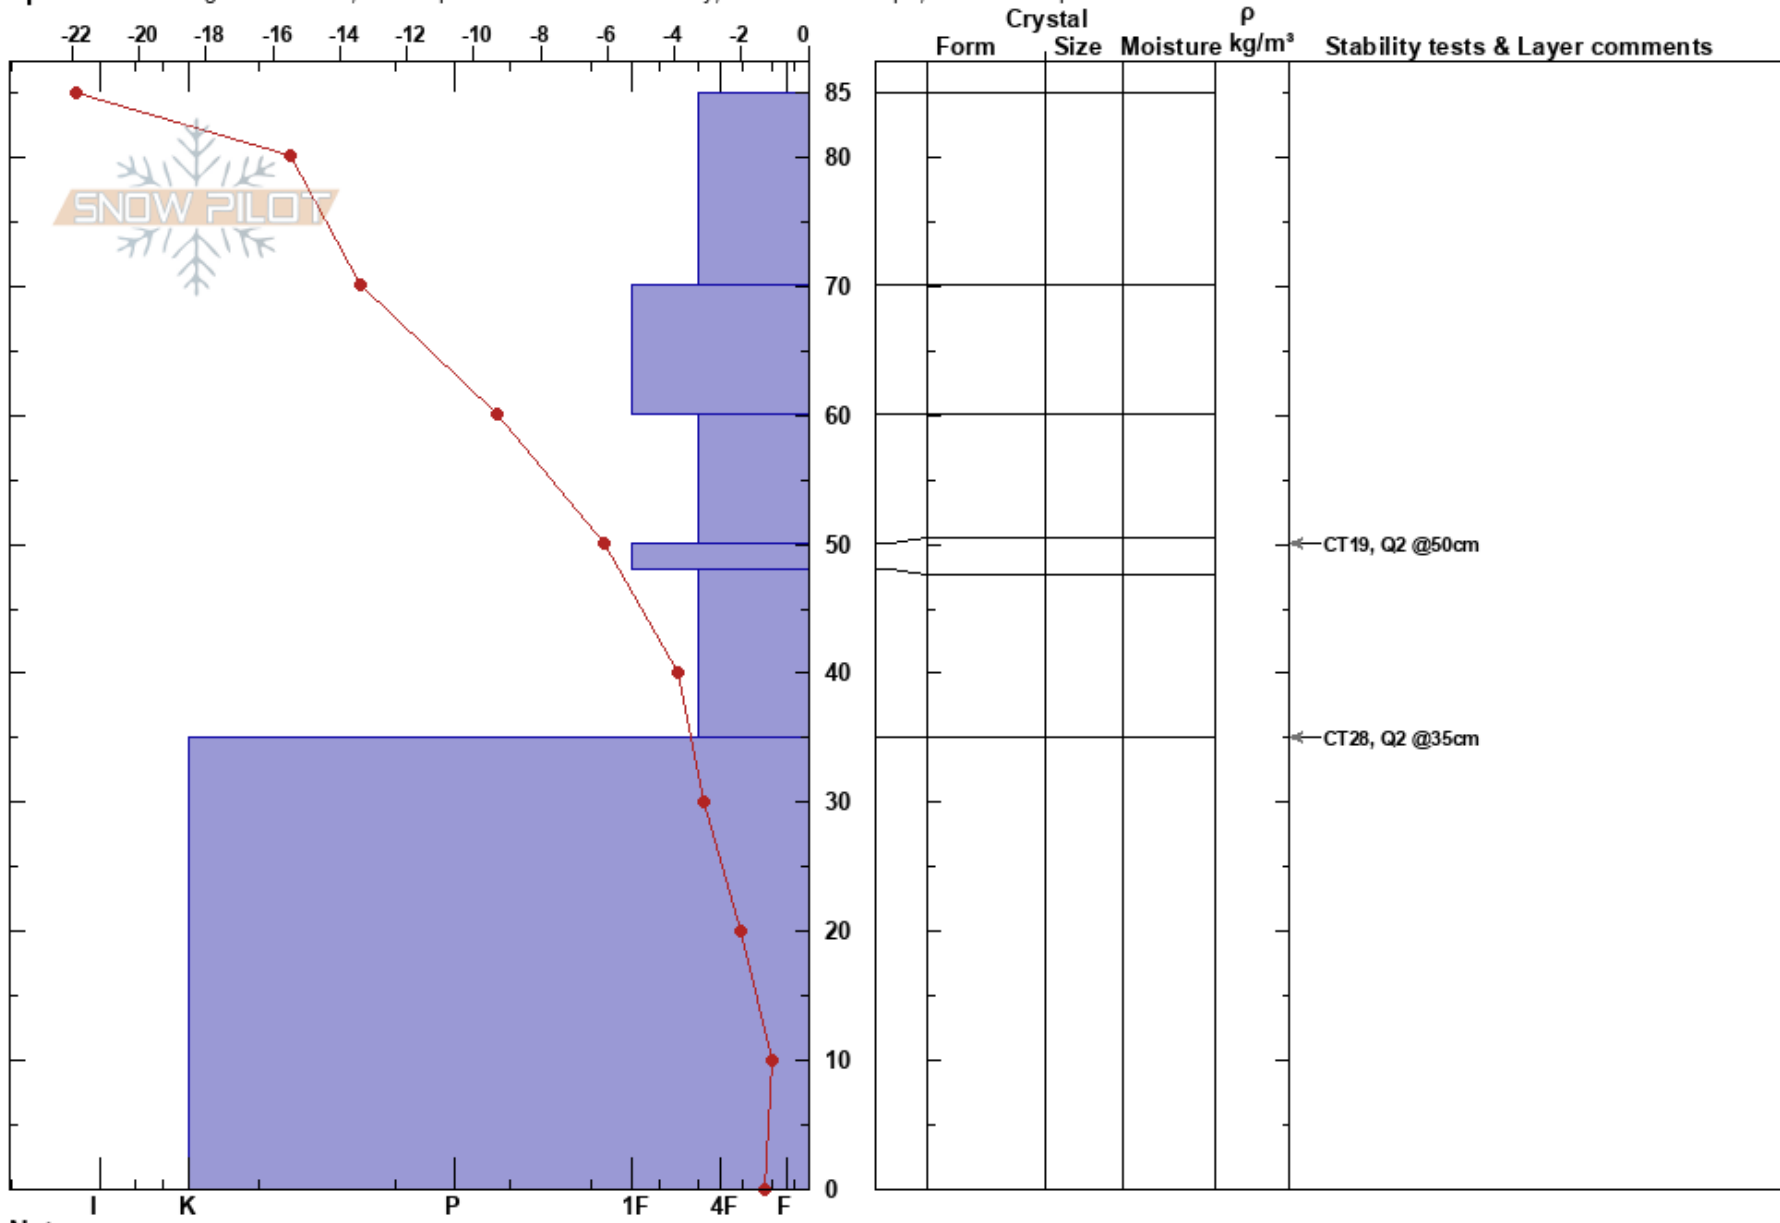

lenin
 Madison Range-N
 MT
 Elevation: 10500 ft
 Aspect: 136°

Leigh Frye
 12/07/2016 - 2:50pm
 Co-ord:
 Slope Angle: 34°
 Wind Loading:

Stability:
 Air Temperature: -17°C
 Sky Cover: CLR
 Precipitation: NO
 Wind: Calm

HS:85
 PF: 15
 48-35cm: Problematic layer

Specifics: Pit dug in a Ski Area; Pit is representative of backcountry; Ski tracks on slope; We skied slope

Notes: