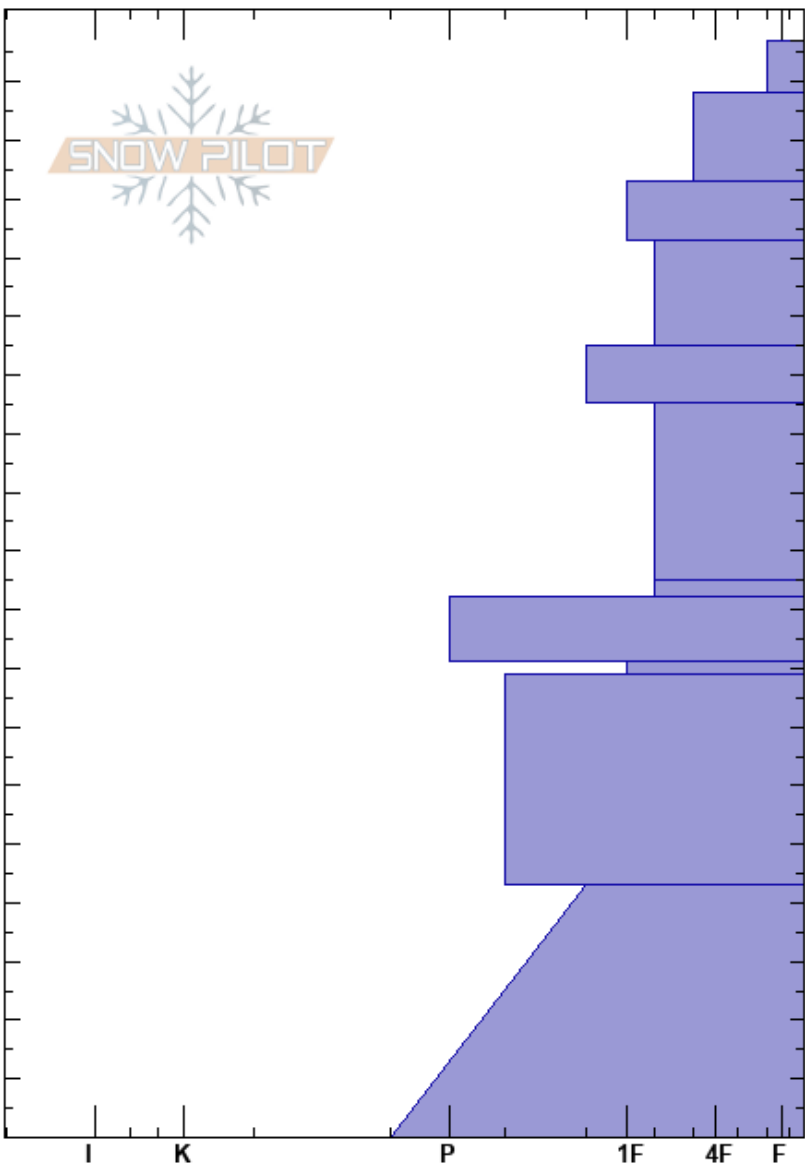

Comatose, Blackjack
 Central Wasatch
 UT
 Elevation:
 Aspect: 340°
 Specifics:

Laurie Delaney
 01/07/2017 - 12:30pm
 Co-ord:
 Slope Angle: 30°
 Wind Loading: previous

Stability:
 Air Temperature:
 Sky Cover: OVC
 Precipitation: NO
 Wind: SW Light Breeze

HS: 187 Layer Notes:

Height (cm)	Crystal		Moisture	ρ kg/m ³	Stability tests & Layer comments
	Form	Size			
187					
180	/ (●)	0.5			
170	/	0.5			← CT14, RP @167cm
160	●	0.3-0.5			
150	● (/)	0.5			← STE, SP @149cm
140					← CT23, RP @147cm
130	● (⋈)	0.3-3			
120					
110	□ (⊖)	1-0.5			
100					
90	⋈ (⊖)	3-1			
80	⊖	0.3-0.5			
70	⋈ (⊖)	1			
60	⊖	1			
50					
40					
30					
20	⊖	1-0.3			
10					
0					← ECTX