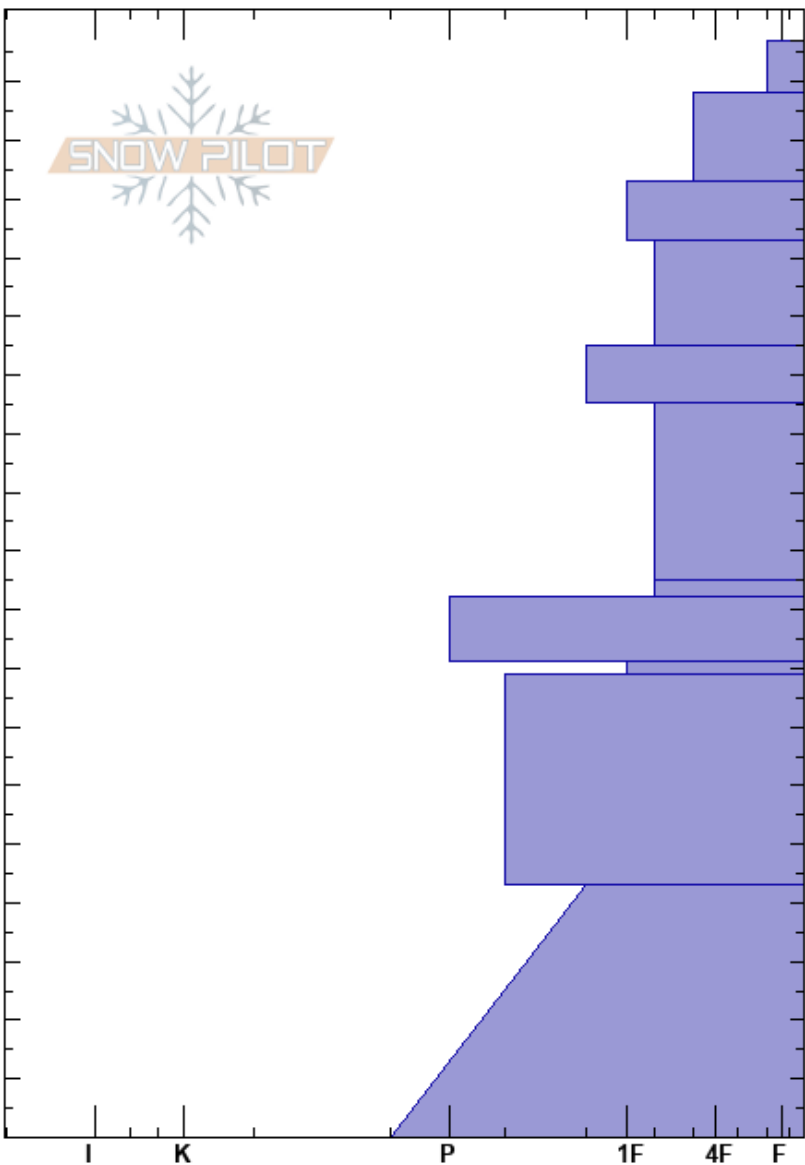

Comatose, Blackjack
 Central Wasatch
 UT
 Elevation:
 Aspect: 340°
 Specifics:

Laurie Delaney
 01/07/2017 - 12:30pm
 Co-ord:
 Slope Angle: 30°
 Wind Loading: previous

Stability:
 Air Temperature:
 Sky Cover: OVC
 Precipitation: NO
 Wind: SW Light Breeze

HS: 187 Layer Notes:

Elevation (cm)	Crystal		Moisture	ρ kg/m ³	Stability tests & Layer comments
	Form	Size			
187					
180	/ (●)	0.5			
170	/	0.5			← CT14, RP @167cm
160	●	0.3-0.5			
150	● (/)	0.5			← STE, SP @149cm
140					← CT23, RP @147cm
130	● (⋈)	0.3-3			
120					
110	□ (⊖)	1-0.5			
100					
90	⋈ (⊖)	3-1			
80	⊖	0.3-0.5			
70	⋈ (⊖)	1			
60	⊖	1			
50					
40					
30					
20	⊖	1-0.3			
10					
0					← ECTX