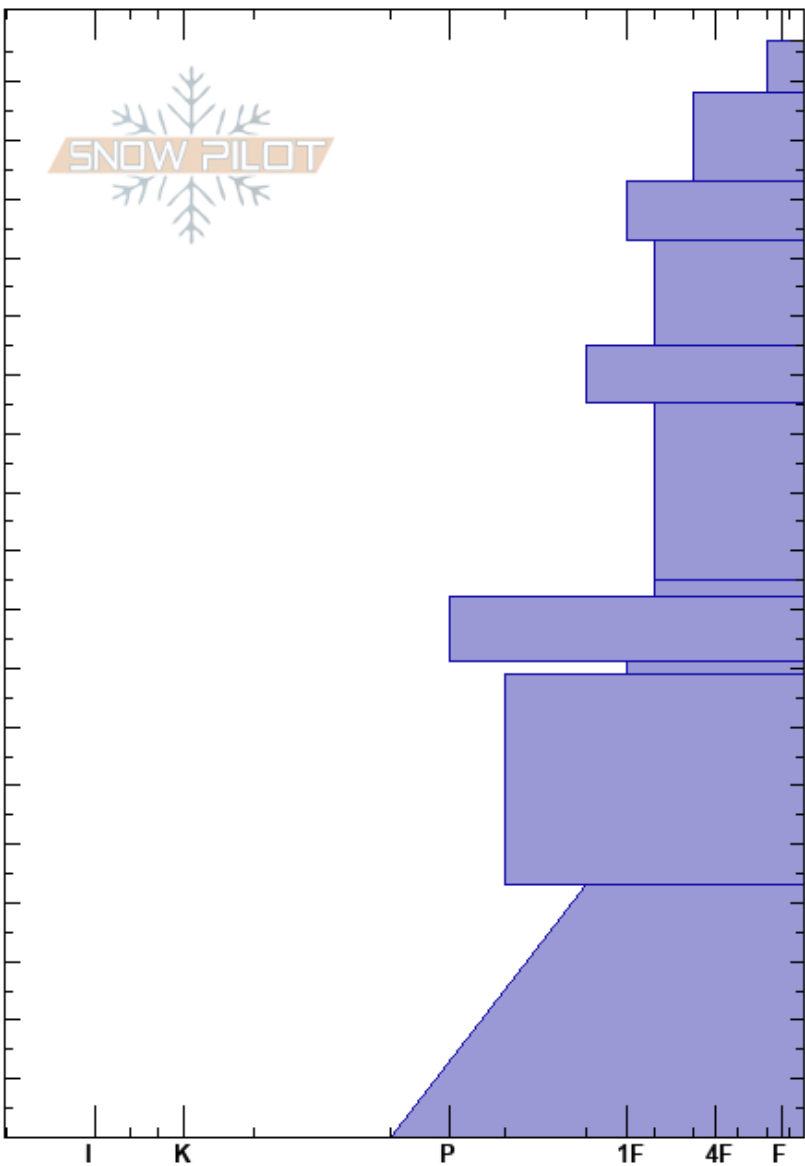

Comatose, Blackjack  
 Central Wasatch  
 UT  
 Elevation:  
 Aspect: 340°  
 Specifics:

Laurie Delaney  
 01/07/2017 - 12:30pm  
 Co-ord:  
 Slope Angle: 30°  
 Wind Loading: previous

Stability:  
 Air Temperature:  
 Sky Cover: OVC  
 Precipitation: NO  
 Wind: SW Light Breeze

HS: 187 Layer Notes:

Height (cm)	Crystal		Moisture	$\rho$ kg/m <sup>3</sup>	Stability tests & Layer comments
	Form	Size			
187					
180	/ (●)	0.5			
170	/	0.5			← CT14, RP @167cm
160	●	0.3-0.5			
150	● (/)	0.5			← STE, SP @149cm
140					← CT23, RP @147cm
130	● (⋈)	0.3-3			
120					
110	□ (⊖)	1-0.5			
100					
90	⋈ (⊖)	3-1			
80	⊖	0.3-0.5			
70					
60	⊖	1			
50					
40					
30					
20	⊖	1-0.3			
10					
0					← ECTX