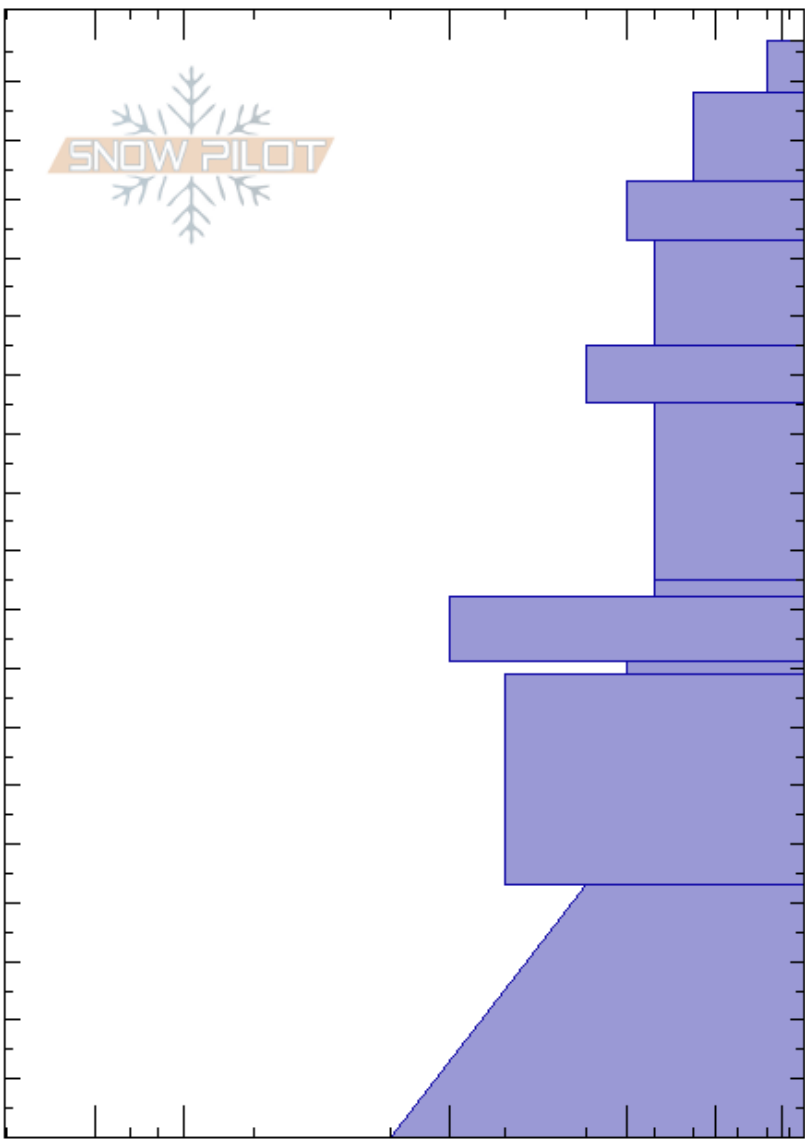

Comatose, Blackjack
 Central Wasatch
 UT
 Elevation:
 Aspect: 340°
 Specifics:

Laurie Delaney
 01/07/2017 - 12:30pm
 Co-ord:
 Slope Angle: 30°
 Wind Loading: previous

Stability:
 Air Temperature:
 Sky Cover: OVC
 Precipitation: NO
 Wind: SW Light Breeze

HS: 187 Layer Notes:

Height (cm)	Crystal		Moisture	ρ kg/m ³	Stability tests & Layer comments
	Form	Size			
187					
180	/ (●)	0.5			
170	/	0.5			← CT14, RP @167cm
160	●	0.3-0.5			
150	● (/)	0.5			← STE, SP @149cm
140					← CT23, RP @147cm
130	● (⋈)	0.3-3			
120					
110	□ (⊖)	1-0.5			
100					
90	⋈ (⊖)	3-1			
80	⊖	0.3-0.5			
70	⋈ (⊖)	1			
60	⊖	1			
50					
40					
30					
20	⊖	1-0.3			
10					
0					← ECTX