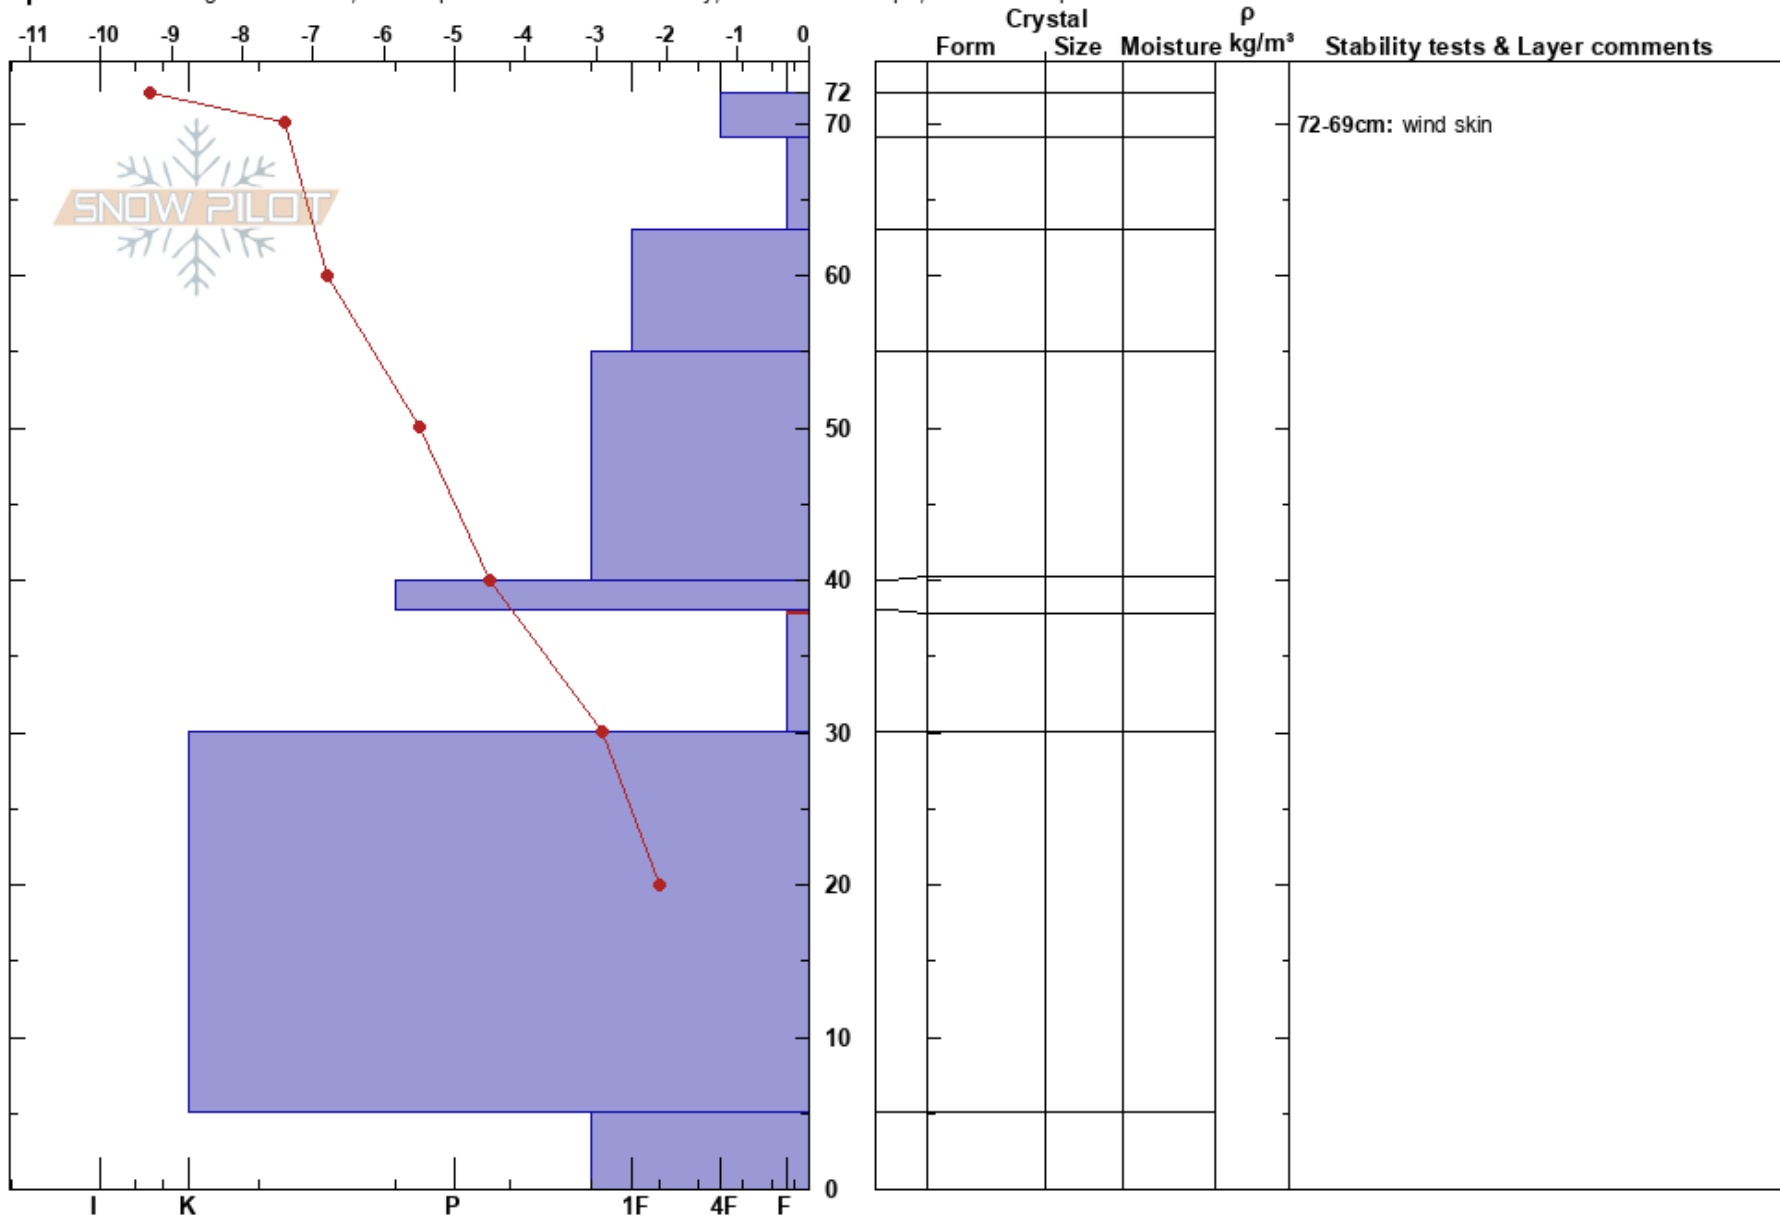

Gallatin  
 Madison Range-N  
 MT  
 Elevation: 9600 ft  
 Aspect: 14°

Leigh Frye  
 11/27/2016 - 1:00pm  
 Co-ord:  
 Slope Angle:  
 Wind Loading: previous

Stability:  
 Air Temperature:  
 Sky Cover: OVC  
 Precipitation:  
 Wind: W Moderate

HS:72  
 Layer Notes:  
 72-69cm: wind skin  
 38-30cm: Problematic layer

Specifics: Pit dug in a Ski Area; Pit is representative of backcountry; Ski tracks on slope; We skied slope

Notes: Pit dug in btm of pillow that runs up past Gallatin rock.