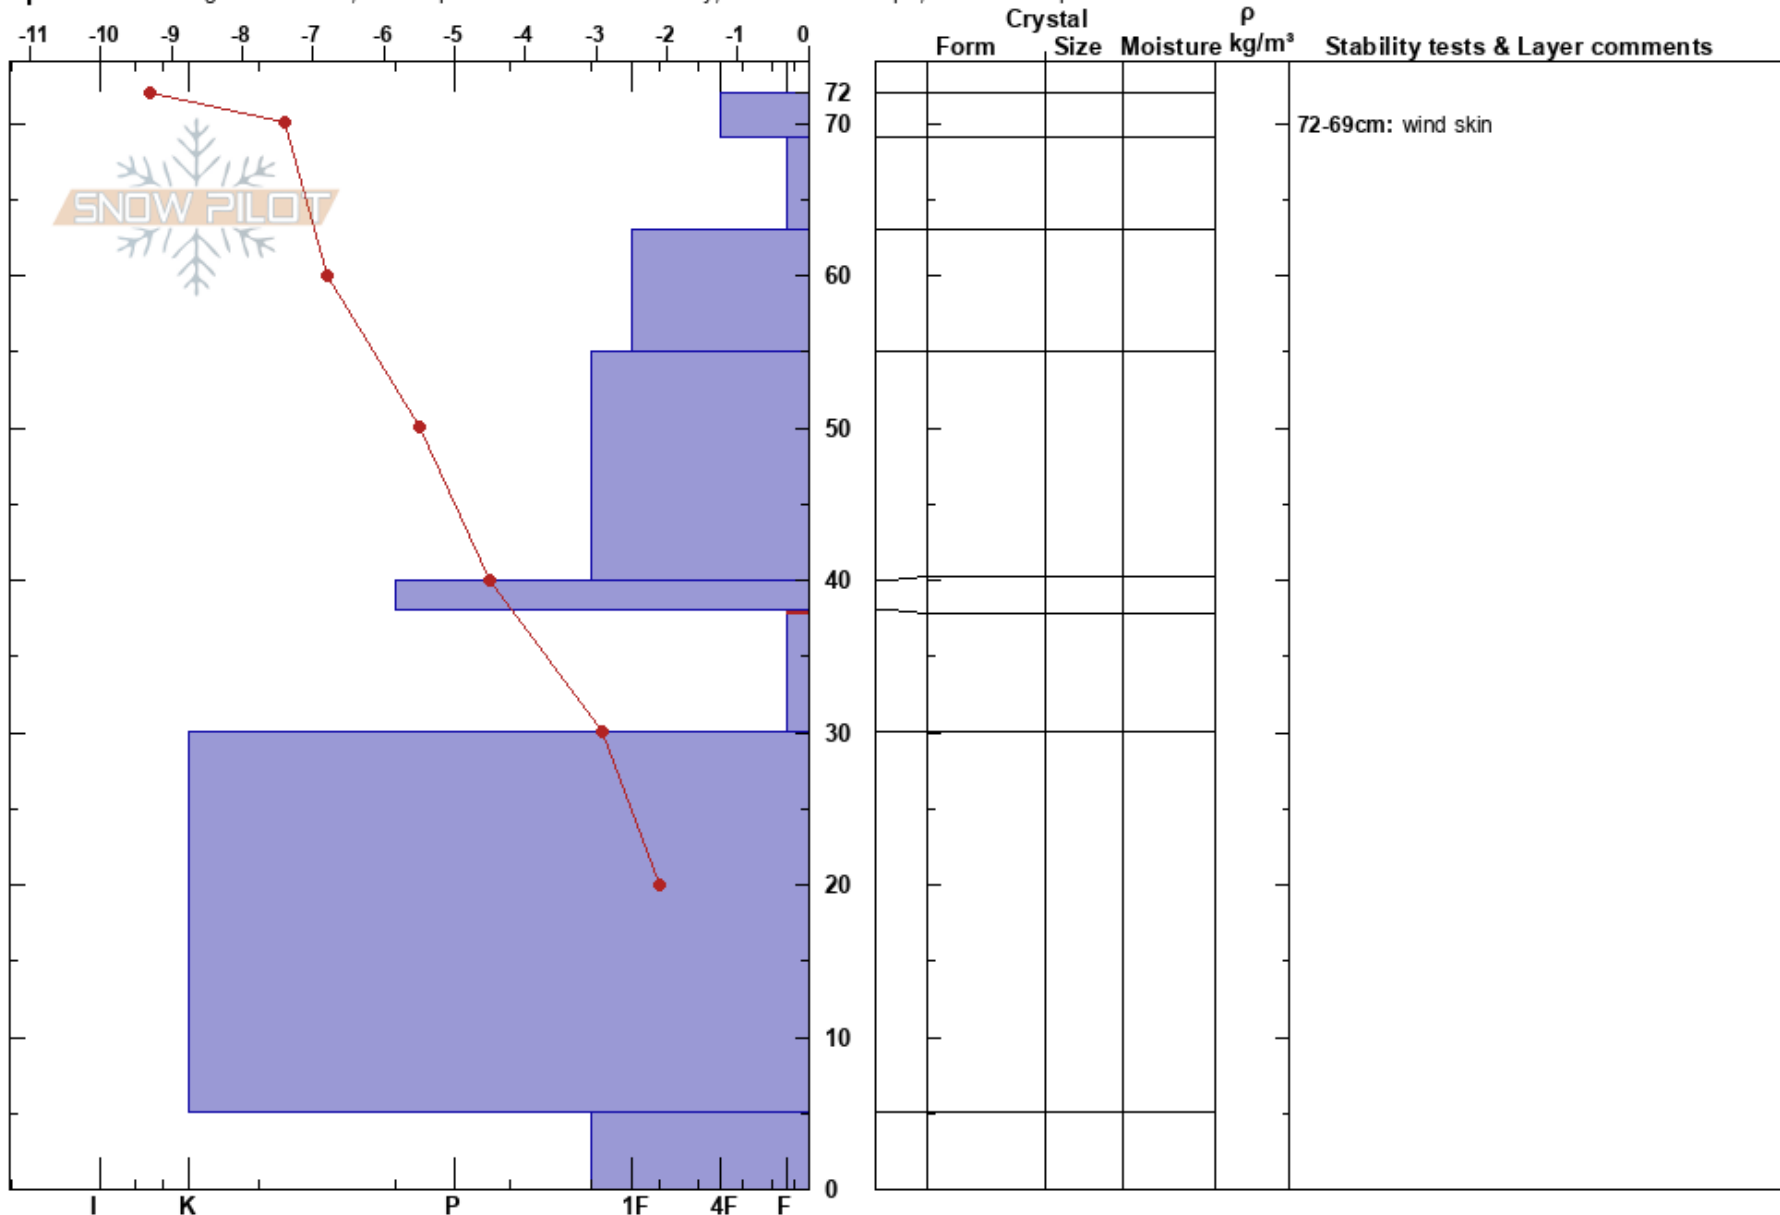

Gallatin
 Madison Range-N
 MT
 Elevation: 9600 ft
 Aspect: 14°

Leigh Frye
 11/27/2016 - 1:00pm
 Co-ord:
 Slope Angle:
 Wind Loading: previous

Stability:
 Air Temperature:
 Sky Cover: OVC
 Precipitation:
 Wind: W Moderate

HS:72
 Layer Notes:
 72-69cm: wind skin
 38-30cm: Problematic layer

Specifics: Pit dug in a Ski Area; Pit is representative of backcountry; Ski tracks on slope; We skied slope

Notes: Pit dug in btm of pillow that runs up past Gallatin rock.