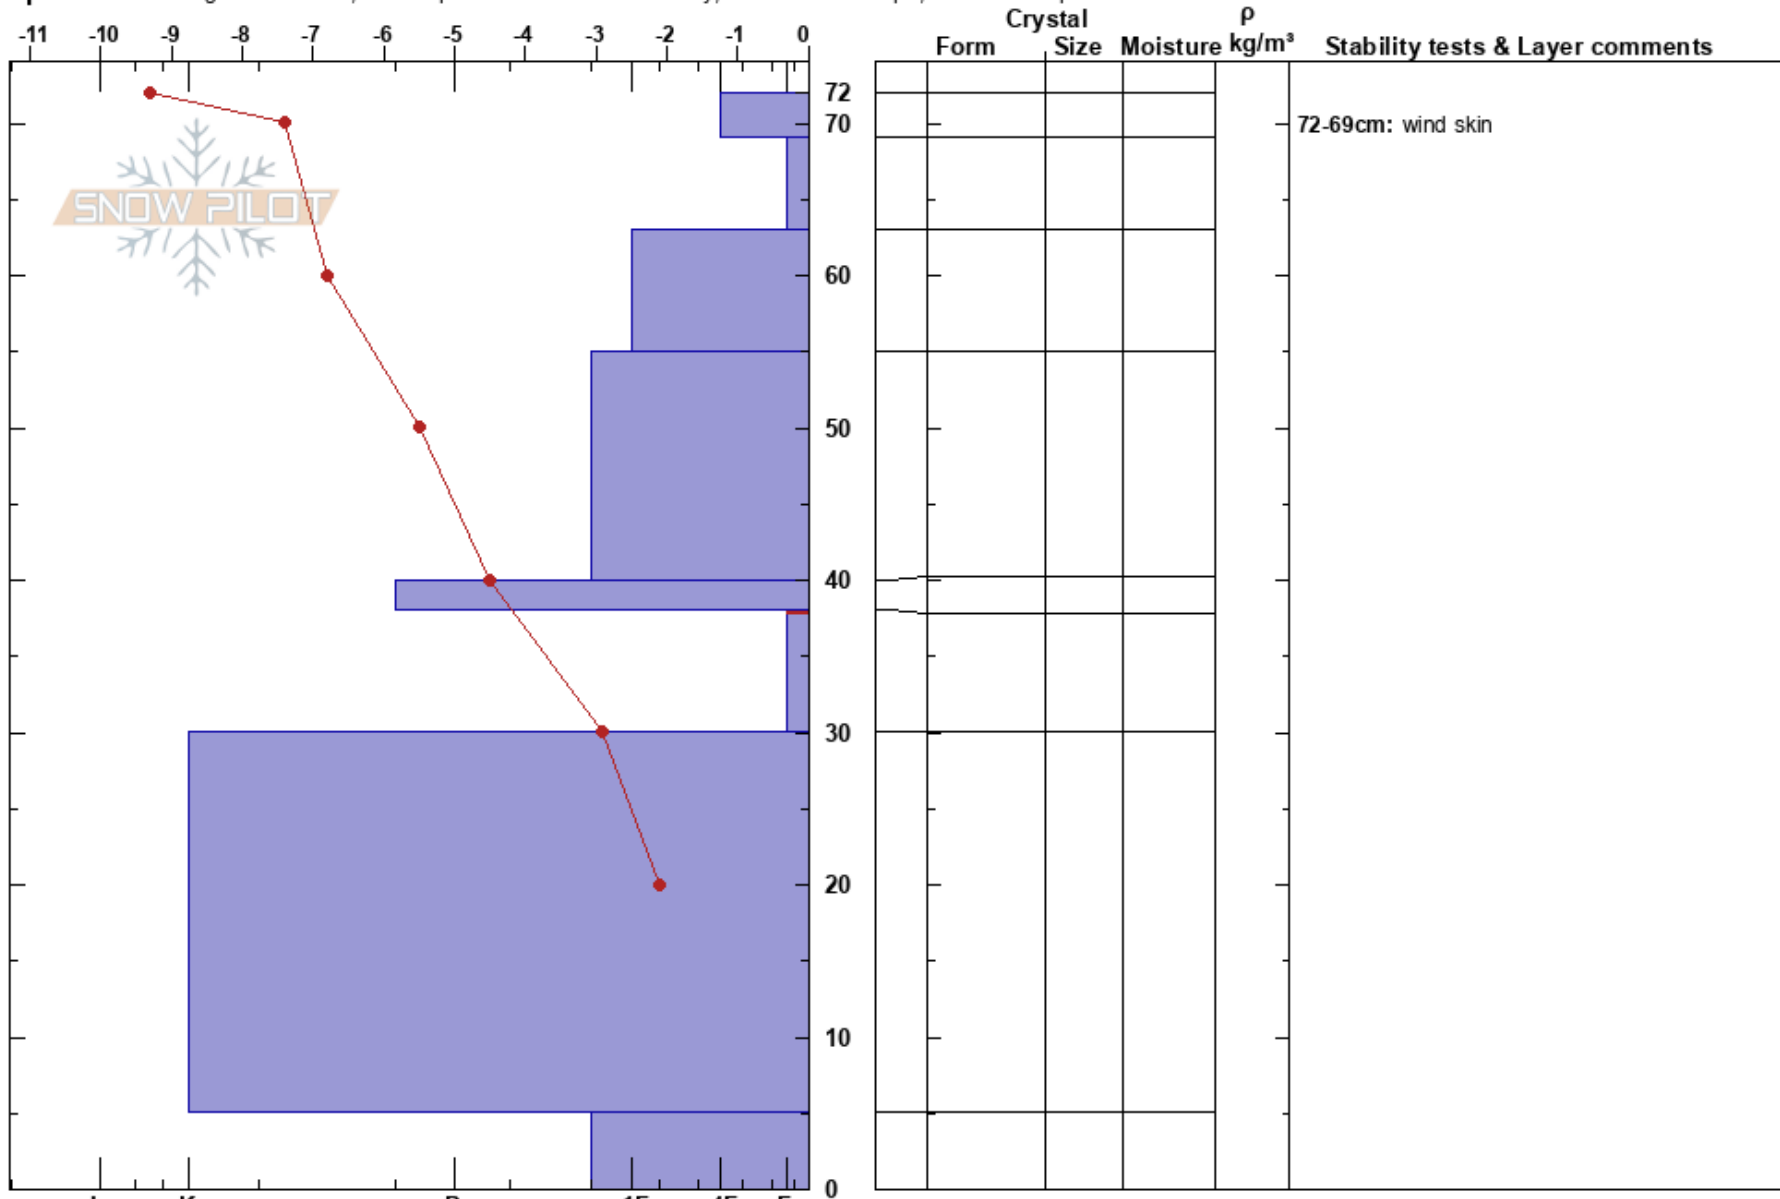

Gallatin
 Madison Range-N
 MT
 Elevation: 9600 ft
 Aspect: 14°

Leigh Frye
 11/27/2016 - 1:00pm
 Co-ord:
 Slope Angle:
 Wind Loading: previous

Stability:
 Air Temperature:
 Sky Cover: OVC
 Precipitation:
 Wind: W Moderate

HS:72
 Layer Notes:
 72-69cm: wind skin
 38-30cm: Problematic layer

Specifics: Pit dug in a Ski Area; Pit is representative of backcountry; Ski tracks on slope; We skied slope

Notes: Pit dug in btm of pillow that runs up past Gallatin rock.