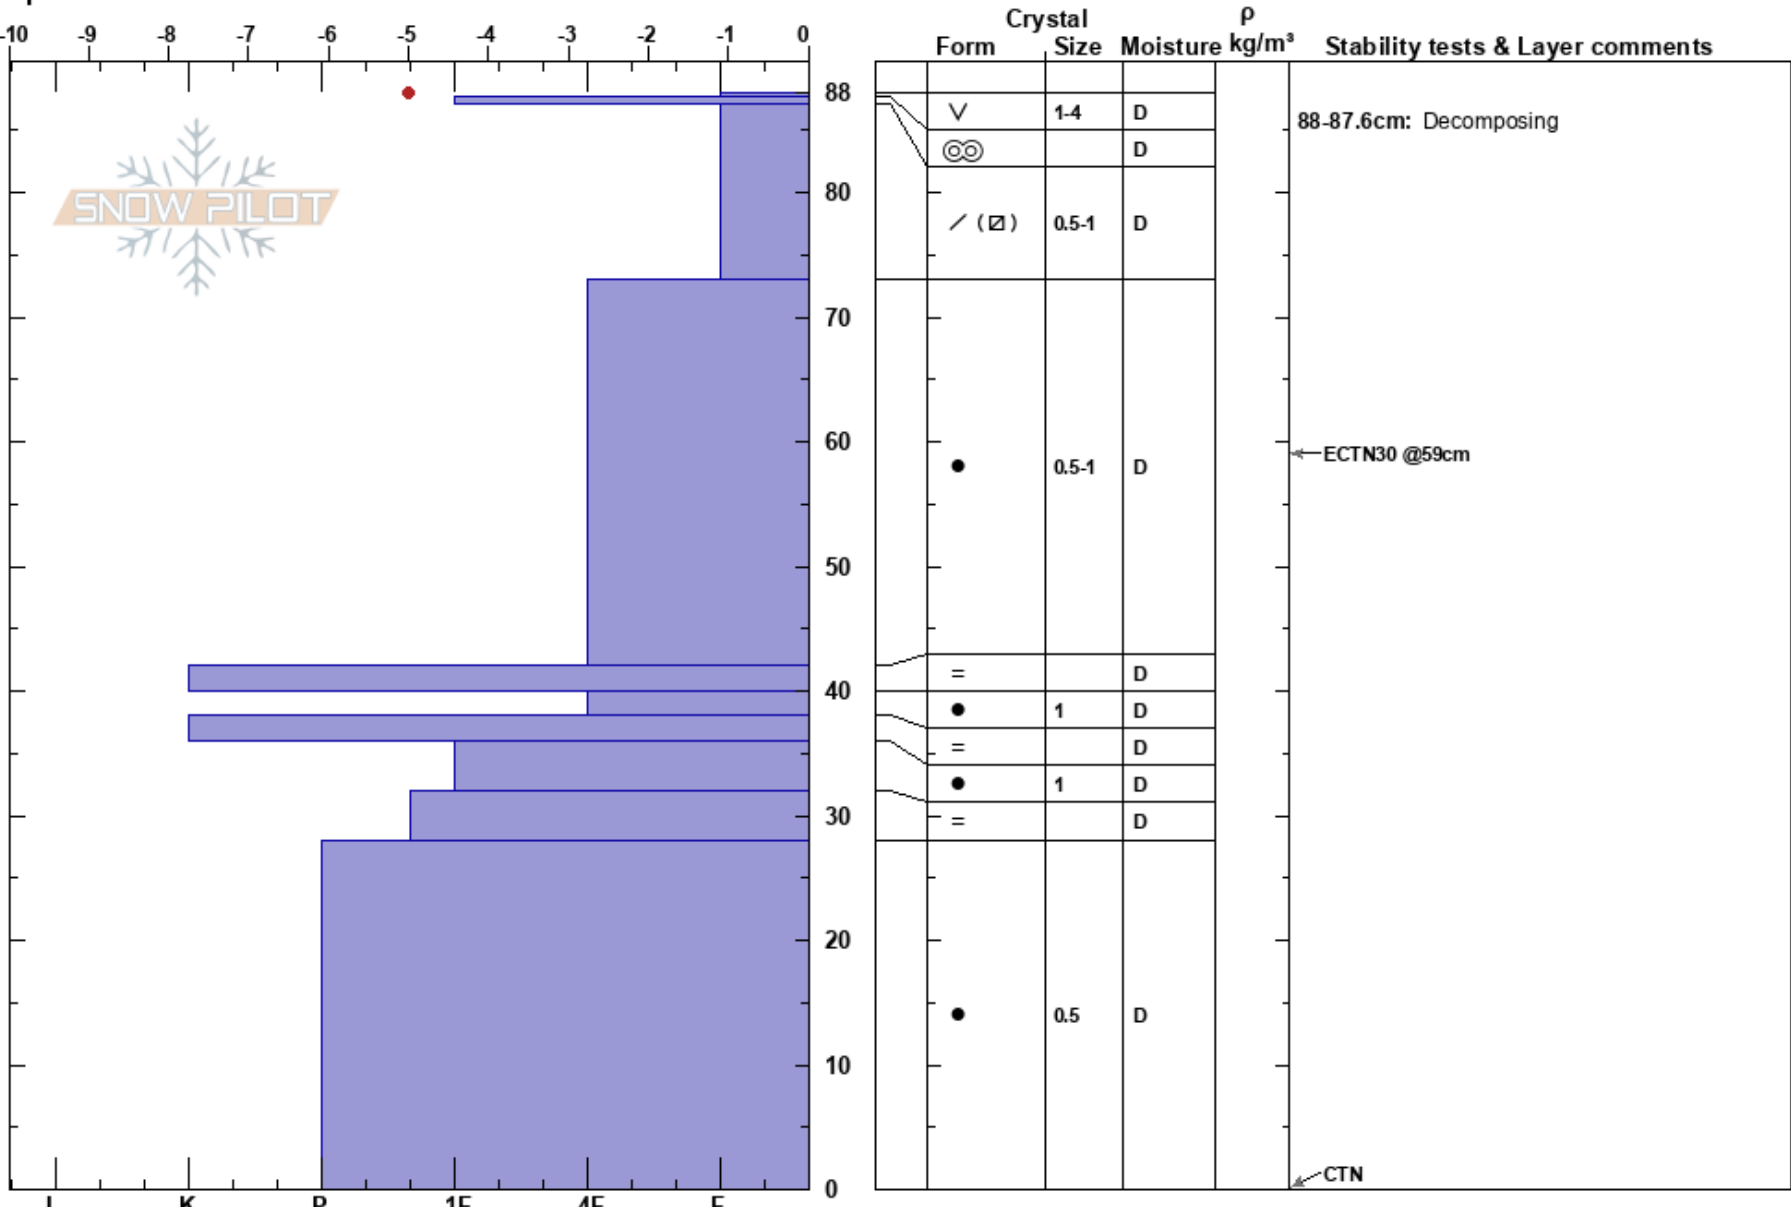

Carpenter Ridge
 Central Sierra
 CA
Elevation: 8520 ft
Aspect: 52°
Specifics:

Steve Reynaud
 12/11/2018 - 11:05am
Co-ord: 39.41518N, -120.31610W
Slope Angle: 26°
Wind Loading: no

Stability: Very Good **HS:**88
Air Temperature: 3°C
Sky Cover: CLR
Precipitation: NO
Wind: Calm

Layer Notes:
 88-87.6cm: Decomposing

Notes: Snowpit in near treeline terrain just off of ridge. No 12/4 surface hoar found at this location.