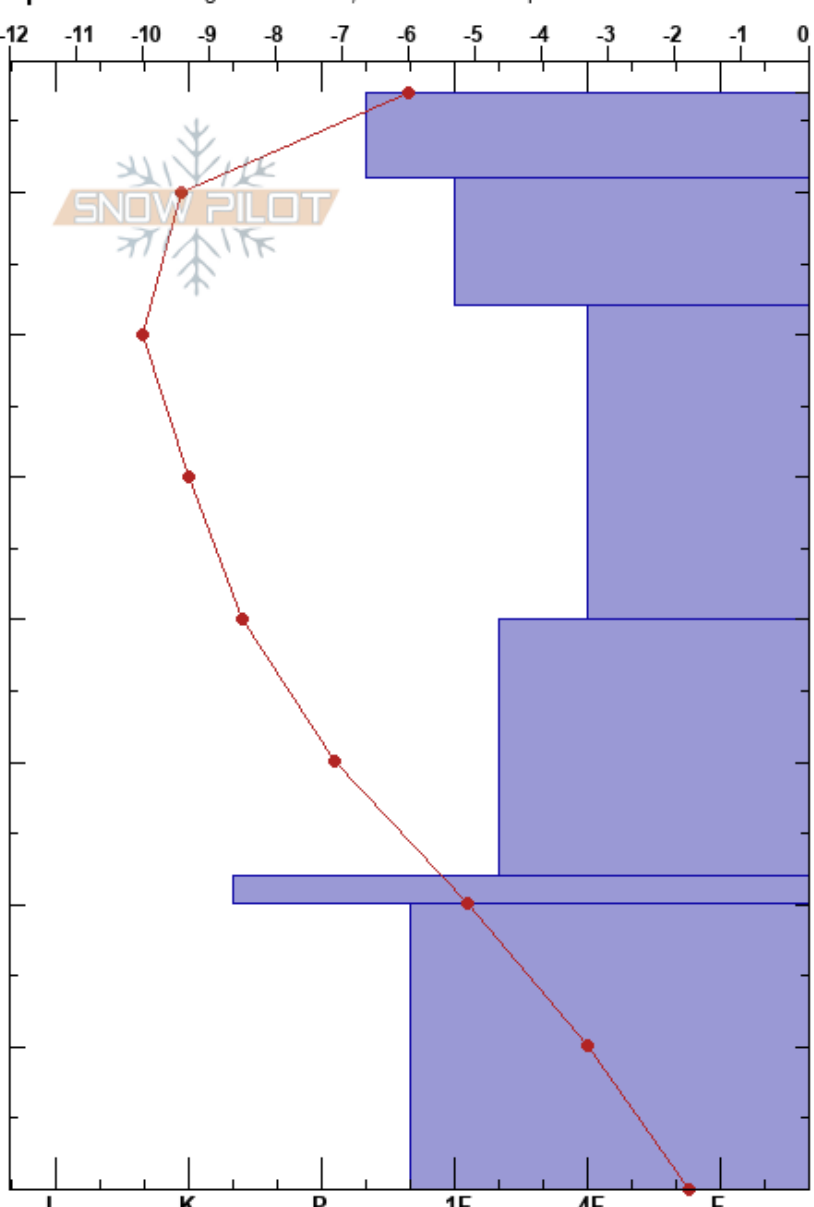

broken heart face
 Madison Range-N
 MT
 Elevation: 9000 ft
 Aspect: 10°
 Specifics: Pit dug in a Ski Area; Ski tracks on slope

Jack Saunders
 12/10/2018 - 1:30pm
 Co-ord: 45.28964N, -111.44405W
 Slope Angle: 32°
 Wind Loading: no

Stability: **HS:77**
 Air Temperature: -2°C PF: 45
 Sky Cover: OVC
 Precipitation: NO
 Wind: SW Light Breeze

Layer Notes:

Form	Crystal Size	Moisture	ρ kg/m ³	Stability tests & Layer comments
•	0.5			
• (/)	0.5			
				← ECTN17 @62cm
□	1			
A	2			
⊙				
^	3			

Notes: profile dug in area that has seen moderate skier traffic for four days.