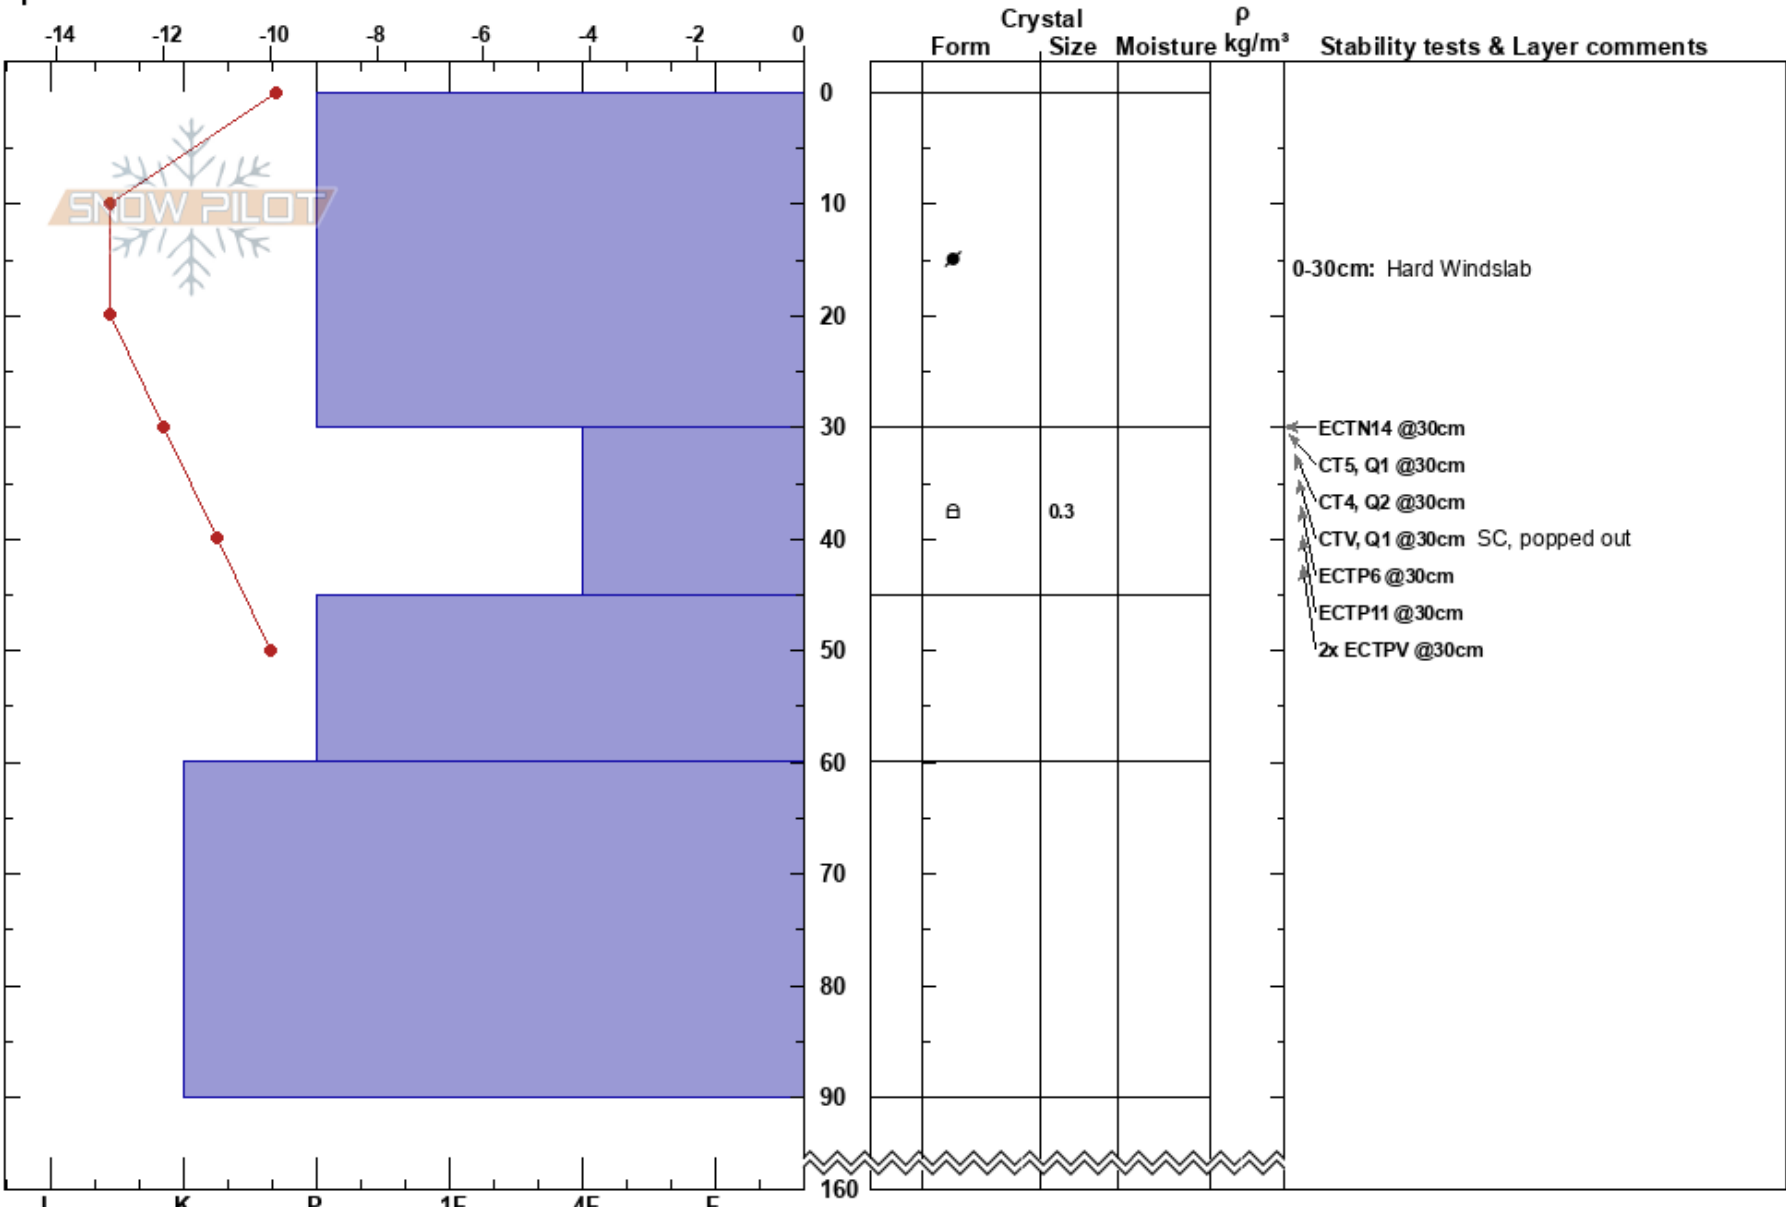

St. Mary's - Avy L1
 Front Range
 CO
 Elevation: 10700 ft
 Aspect: 135°
 Specifics:

Pedro Rodriguez
 01/07/2017 - 9:00am
 Co-ord: 13S 444820E 4409645N
 Slope Angle: 37°
 Wind Loading: yes

Stability:
 Air Temperature: -14°C
 Sky Cover: FEW
 Precipitation: NO
 Wind: Light Breeze

HS: 160
 PS: 5
 Layer Notes:
 0-30cm: Hard Windslab
 30-45cm: Possible facets
 30-45cm: Problematic layer

Notes: Changing winds at pit location.