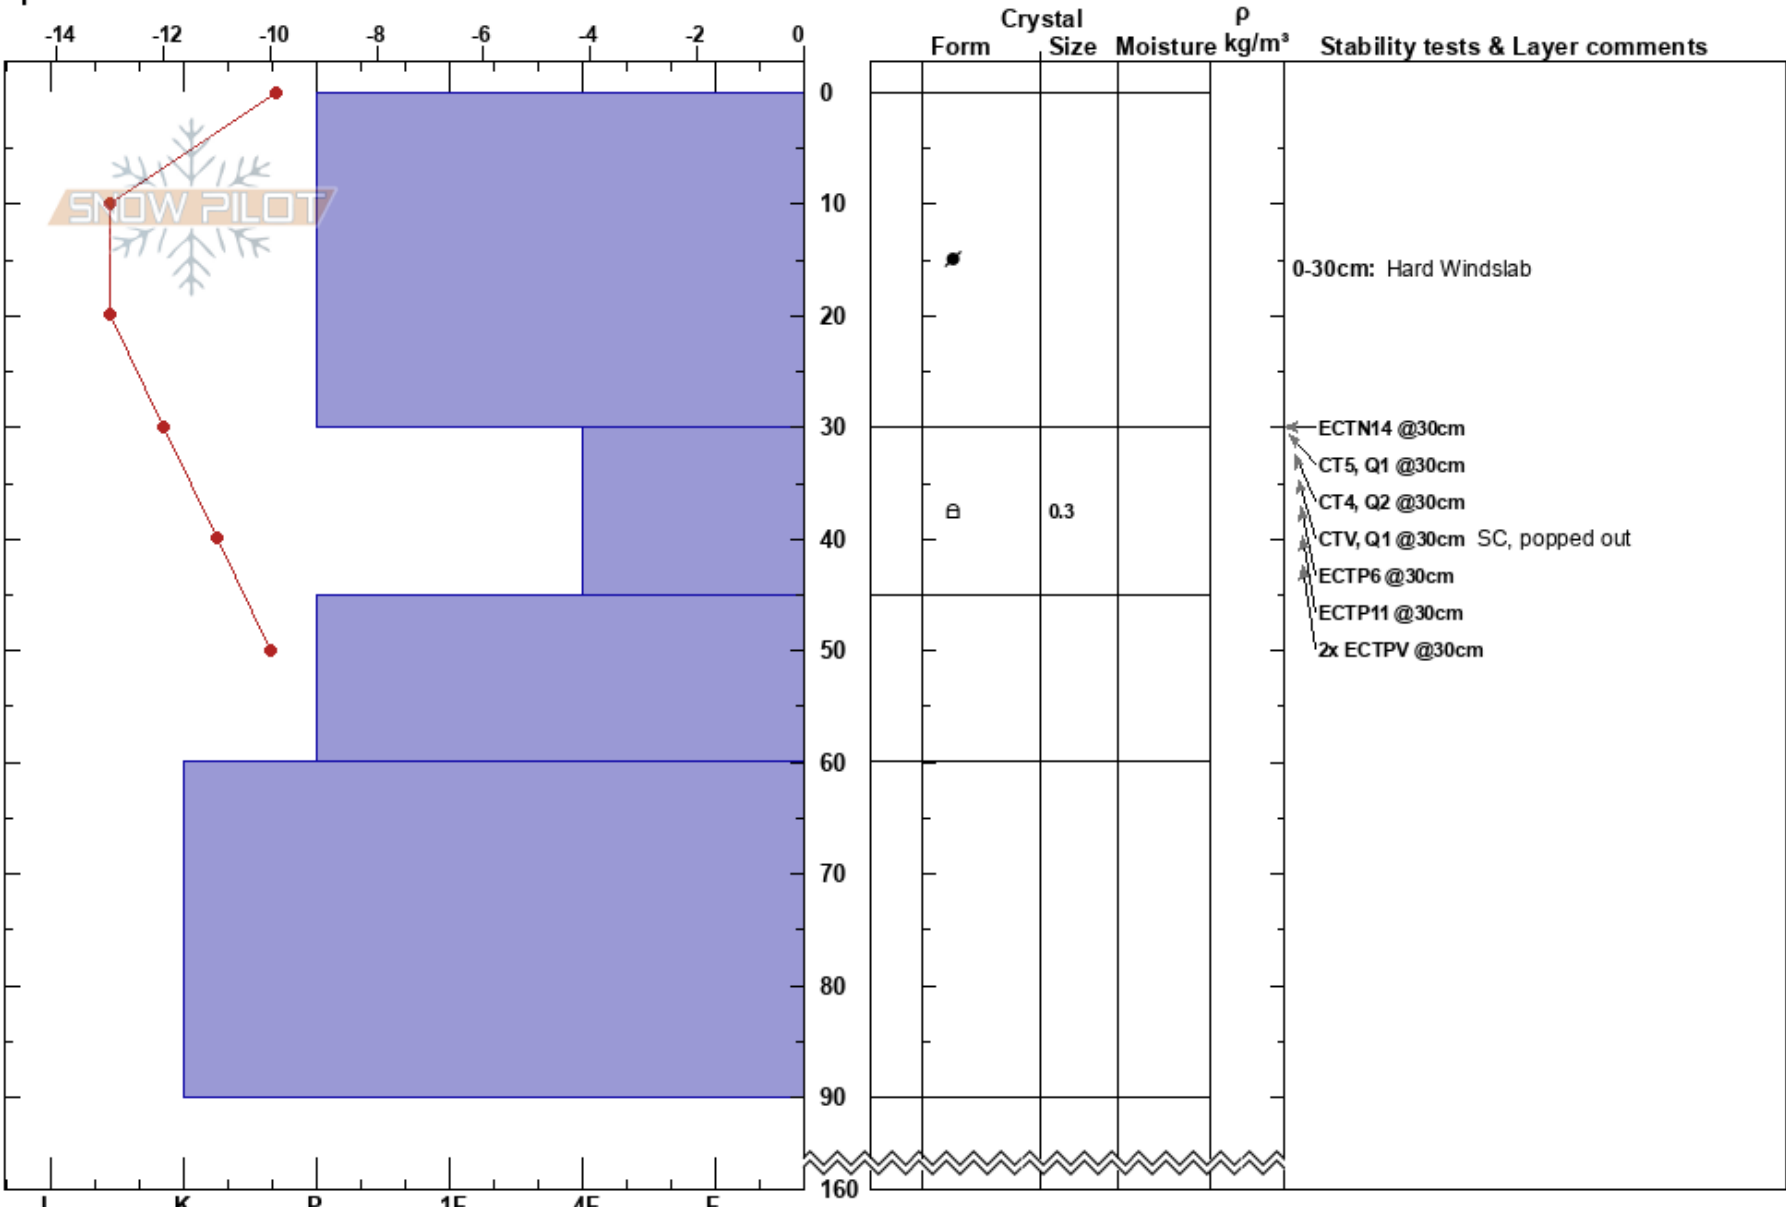

St. Mary's - Avy L1  
 Front Range  
 CO  
 Elevation: 10700 ft  
 Aspect: 135°  
 Specifics:

Pedro Rodriguez  
 01/07/2017 - 9:00am  
 Co-ord: 13S 444820E 4409645N  
 Slope Angle: 37°  
 Wind Loading: yes

Stability:  
 Air Temperature: -14°C  
 Sky Cover: FEW  
 Precipitation: NO  
 Wind: Light Breeze

HS: 160  
 PS: 5  
 Layer Notes:  
 0-30cm: Hard Windslab  
 30-45cm: Possible facets  
 30-45cm: Problematic layer

Notes: Changing winds at pit location.