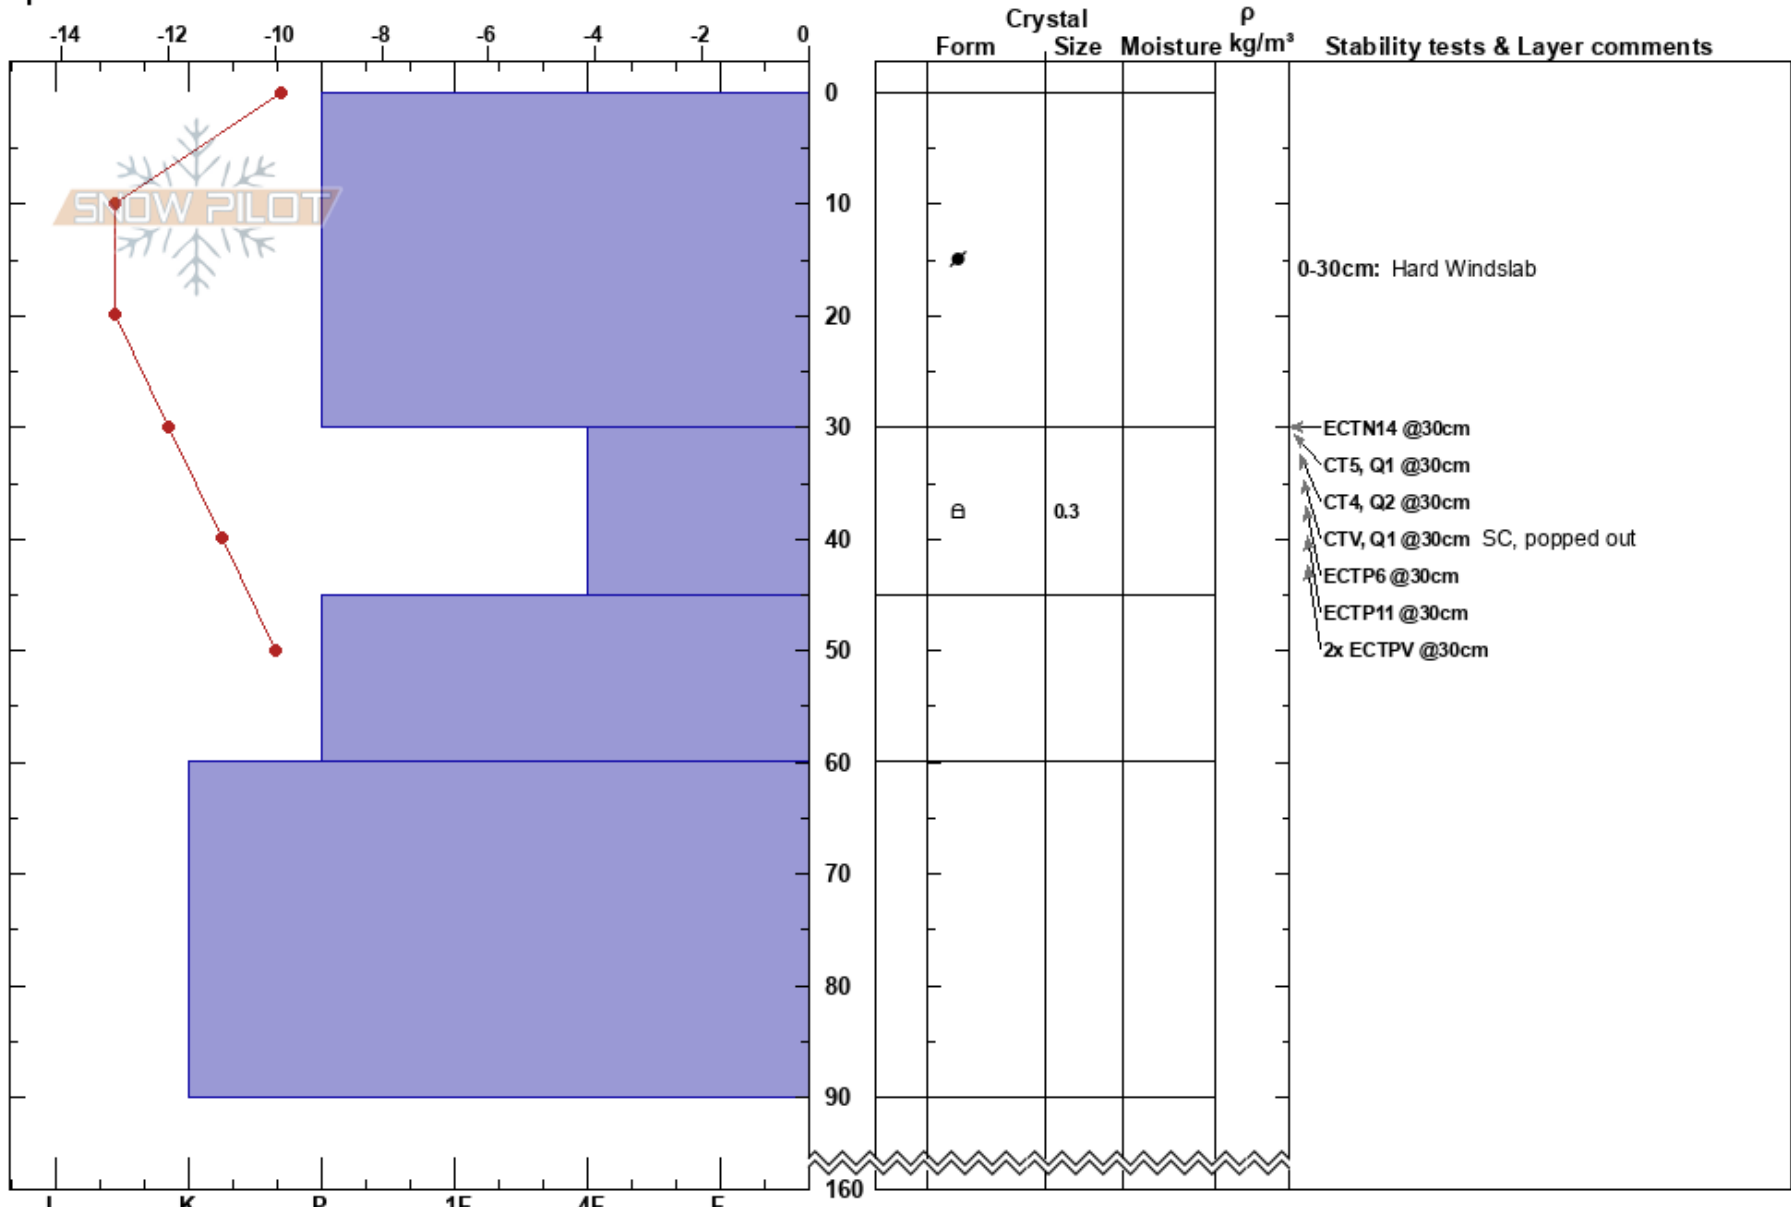

St. Mary's - Avy L1
 Front Range
 CO
 Elevation: 10700 ft
 Aspect: 135°
 Specifics:

Pedro Rodriguez
 01/07/2017 - 9:00am
 Co-ord: 13S 444820E 4409645N
 Slope Angle: 37°
 Wind Loading: yes

Stability:
 Air Temperature: -14°C
 Sky Cover: FEW
 Precipitation: NO
 Wind: Light Breeze

HS: 160
 PS: 5
 Layer Notes:
 0-30cm: Hard Windslab
 30-45cm: Possible facets
 30-45cm: Problematic layer

Notes: Changing winds at pit location.