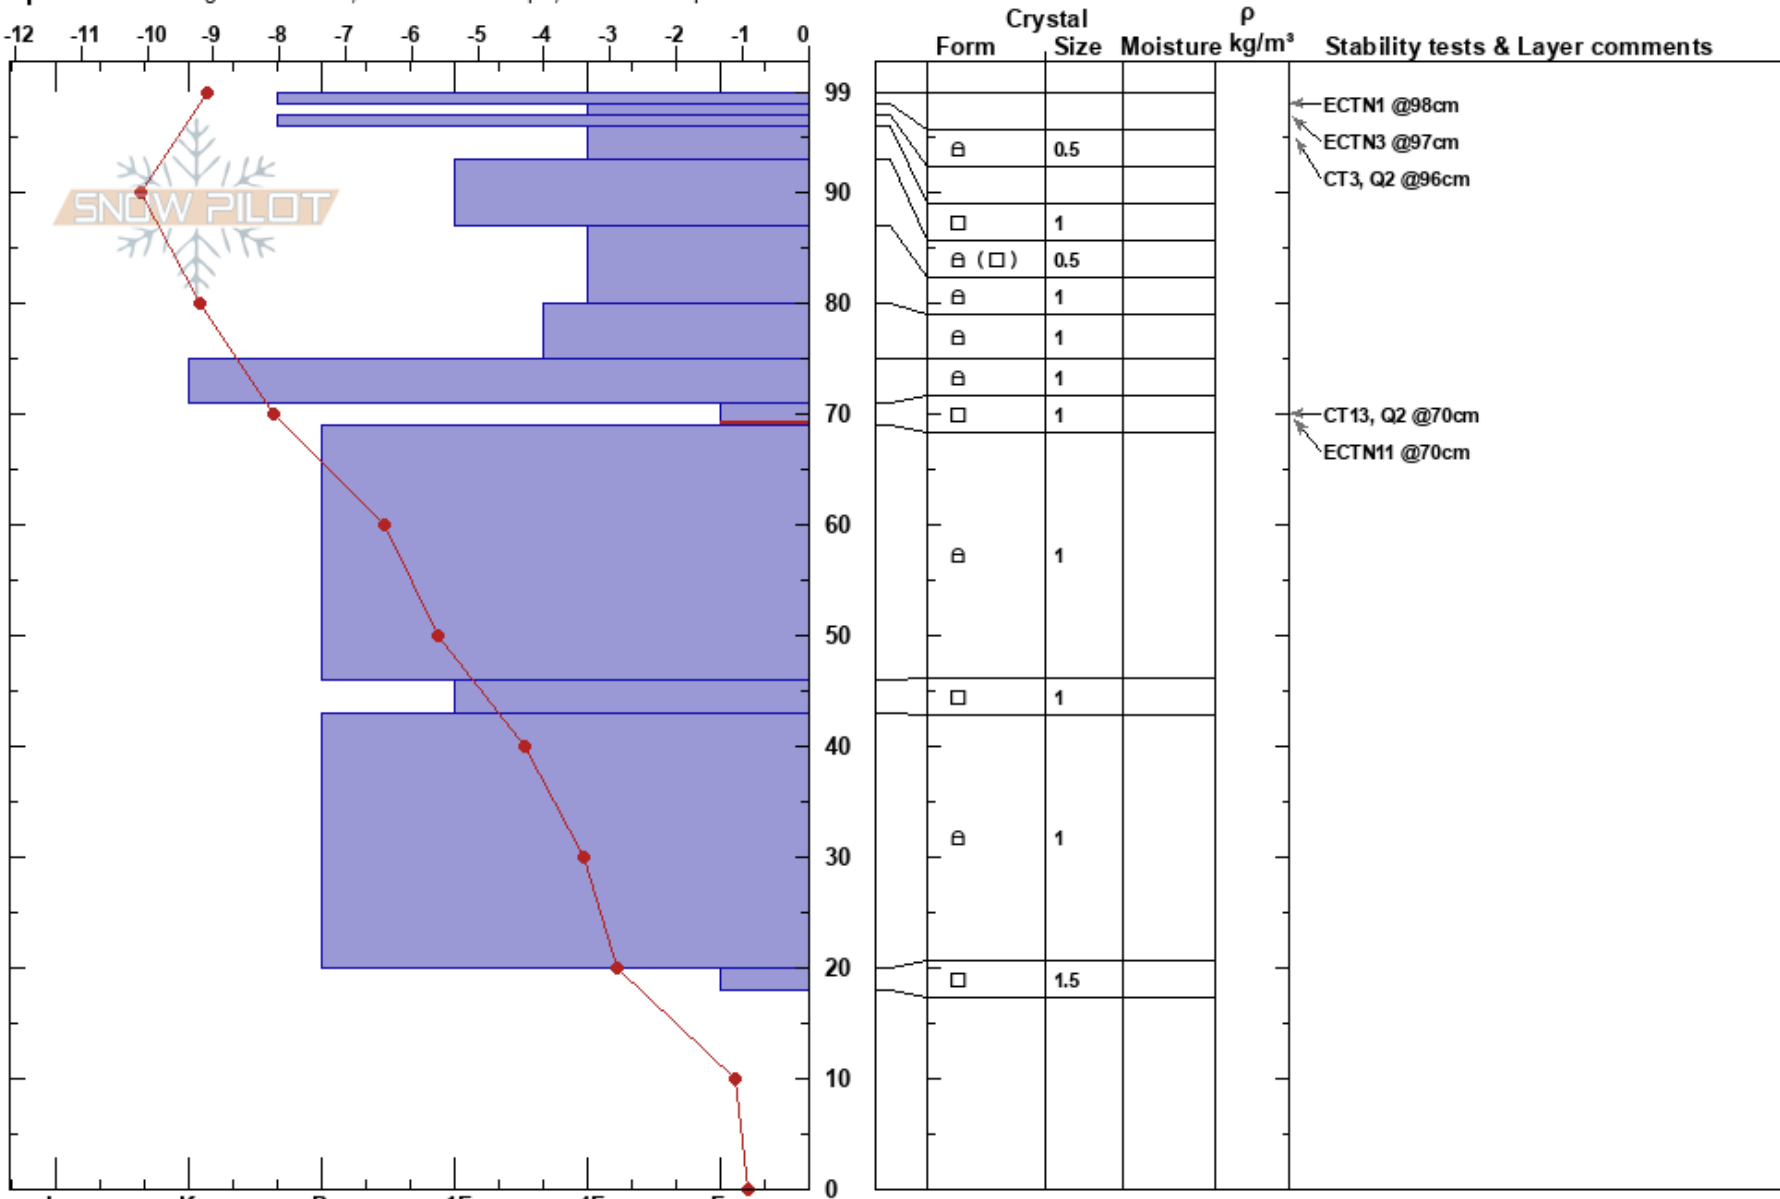

Upper rodeo
 Madison Range-N
 MT
 Elevation: 9500 ft
 Aspect: 120°

yunce ueland
 12/10/2018 - 9:10am
 Co-ord: 45.27129N, -111.44860W
 Slope Angle: 43°
 Wind Loading: no

Stability: Good HS:99
 Air Temperature: -6.8°C PF: 10 71-69cm: Problematic layer
 Sky Cover: BKN
 Precipitation: NO
 Wind: Calm

Specifics: Pit dug in a Ski Area; Ski tracks on slope; We skied slope

Notes: I dug this pit in a wind scoured location. Worst snow I've seen this season. Bottom half looks good, but definite issues in the upper half. CPST 45 Q1 @ 70