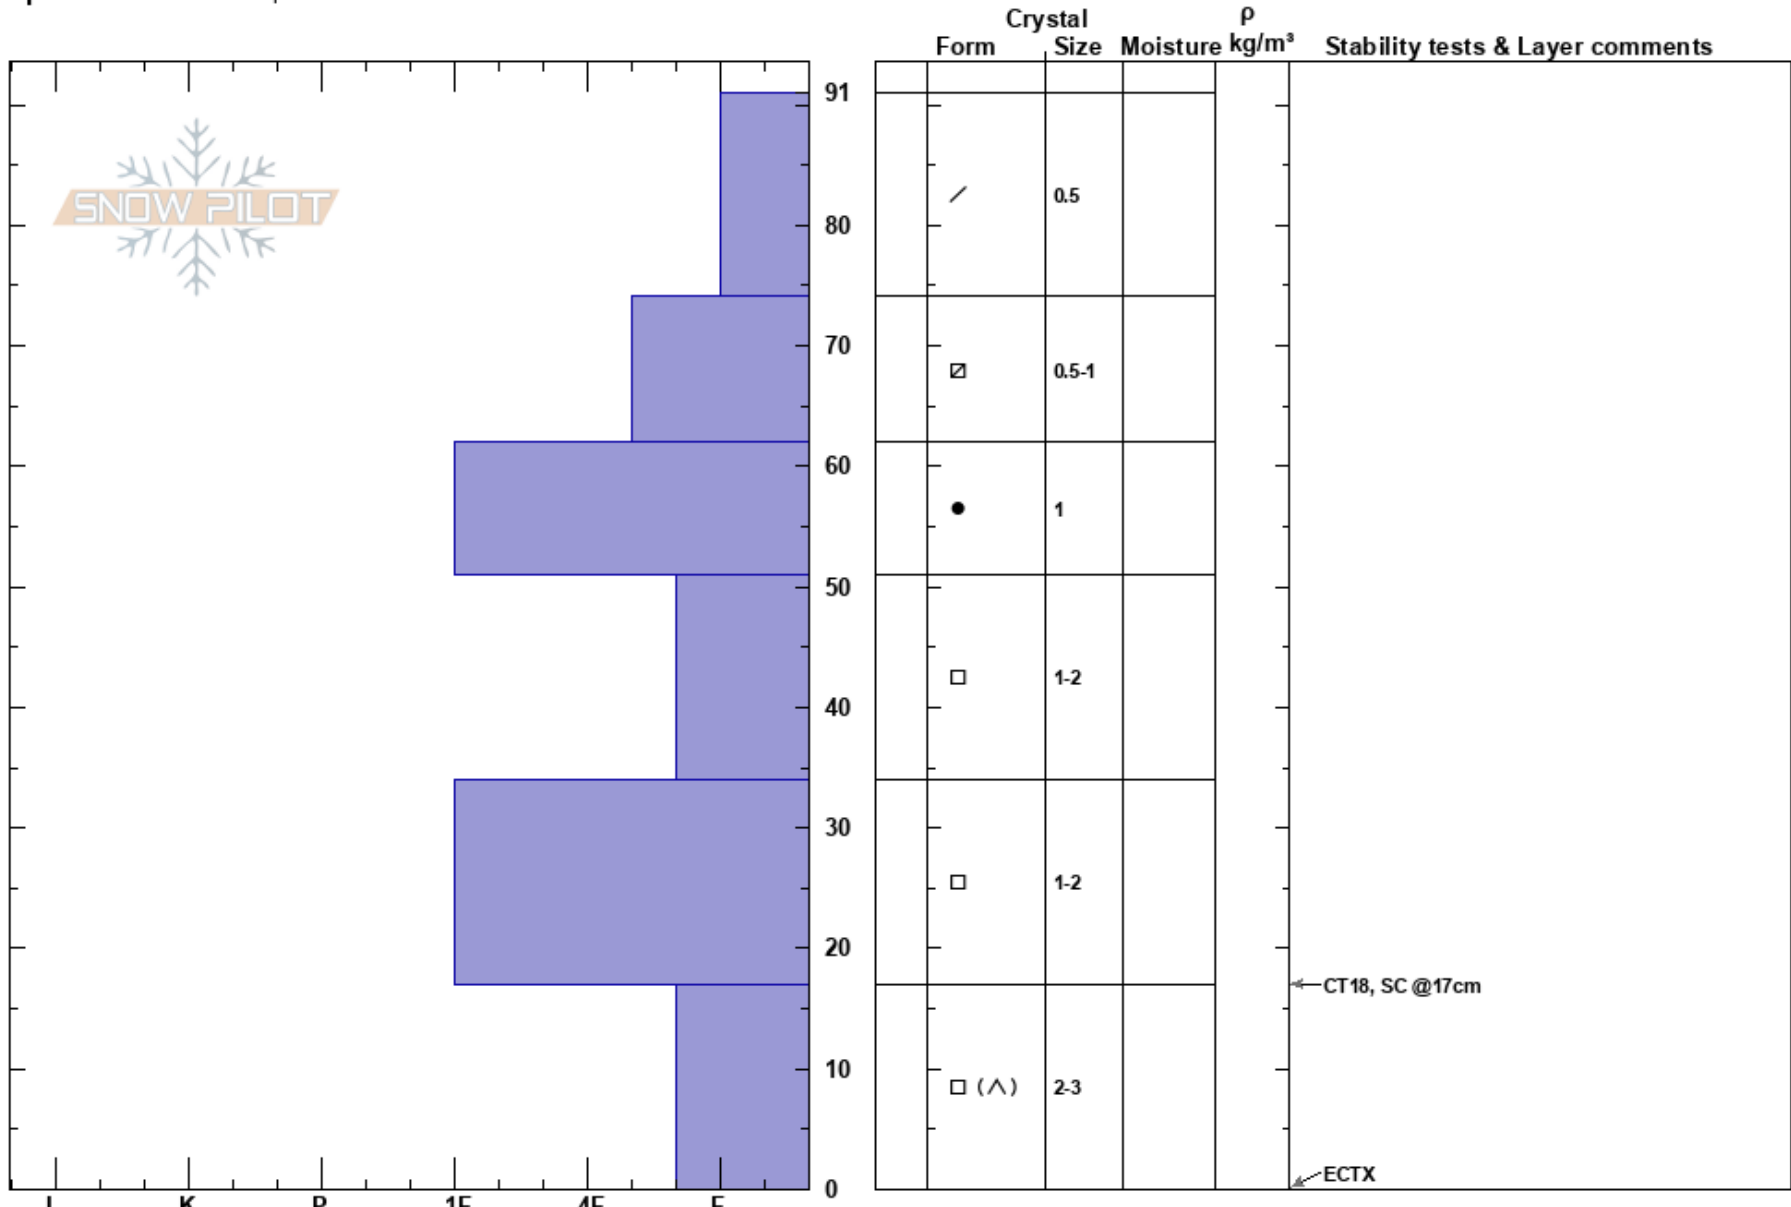

Level 1 Pit
Vail/Summit County
CO
Elevation: 11200 ft
Aspect: 275°
Specifics: We skied slope

Kirstin Nelson
01/07/2017 - 2:00pm
Co-ord: 39.47235N, -105.99086W
Slope Angle: 18°
Wind Loading:

Stability: HS:91
Air Temperature:
Sky Cover: BKN
Precipitation: NO
Wind: W Light Breeze
Layer Notes:

Notes: Increasing Cloud cover throughout the afternoon, calm with occasional light winds from the W