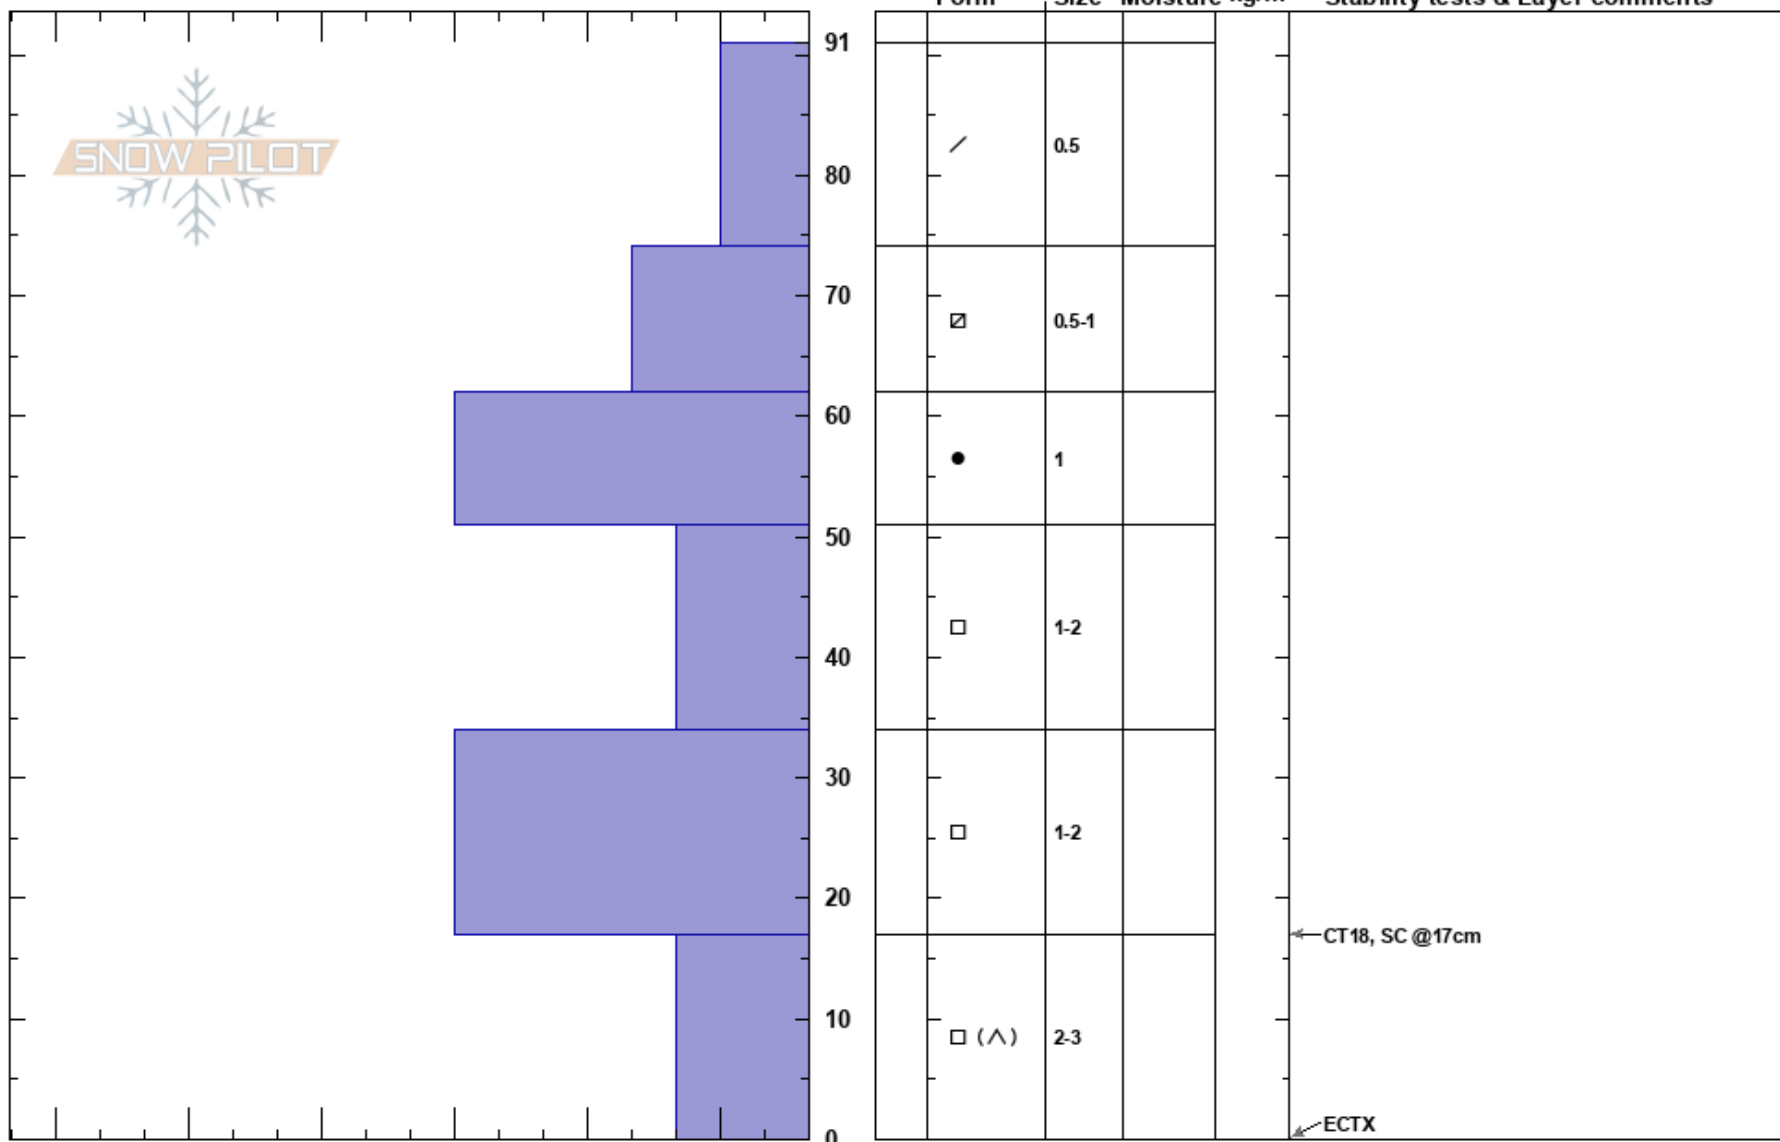

Level 1 Pit
Vail/Summit County
CO
Elevation: 11200 ft
Aspect: 275°
Specifics: We skied slope

Kirstin Nelson
01/07/2017 - 2:00pm
Co-ord: 39.47235N, -105.99086W
Slope Angle: 18°
Wind Loading:

Stability: HS:91
Air Temperature:
Sky Cover: BKN
Precipitation: NO
Wind: W Light Breeze
Layer Notes:

Notes: Increasing Cloud cover throughout the afternoon, calm with occasional light winds from the W