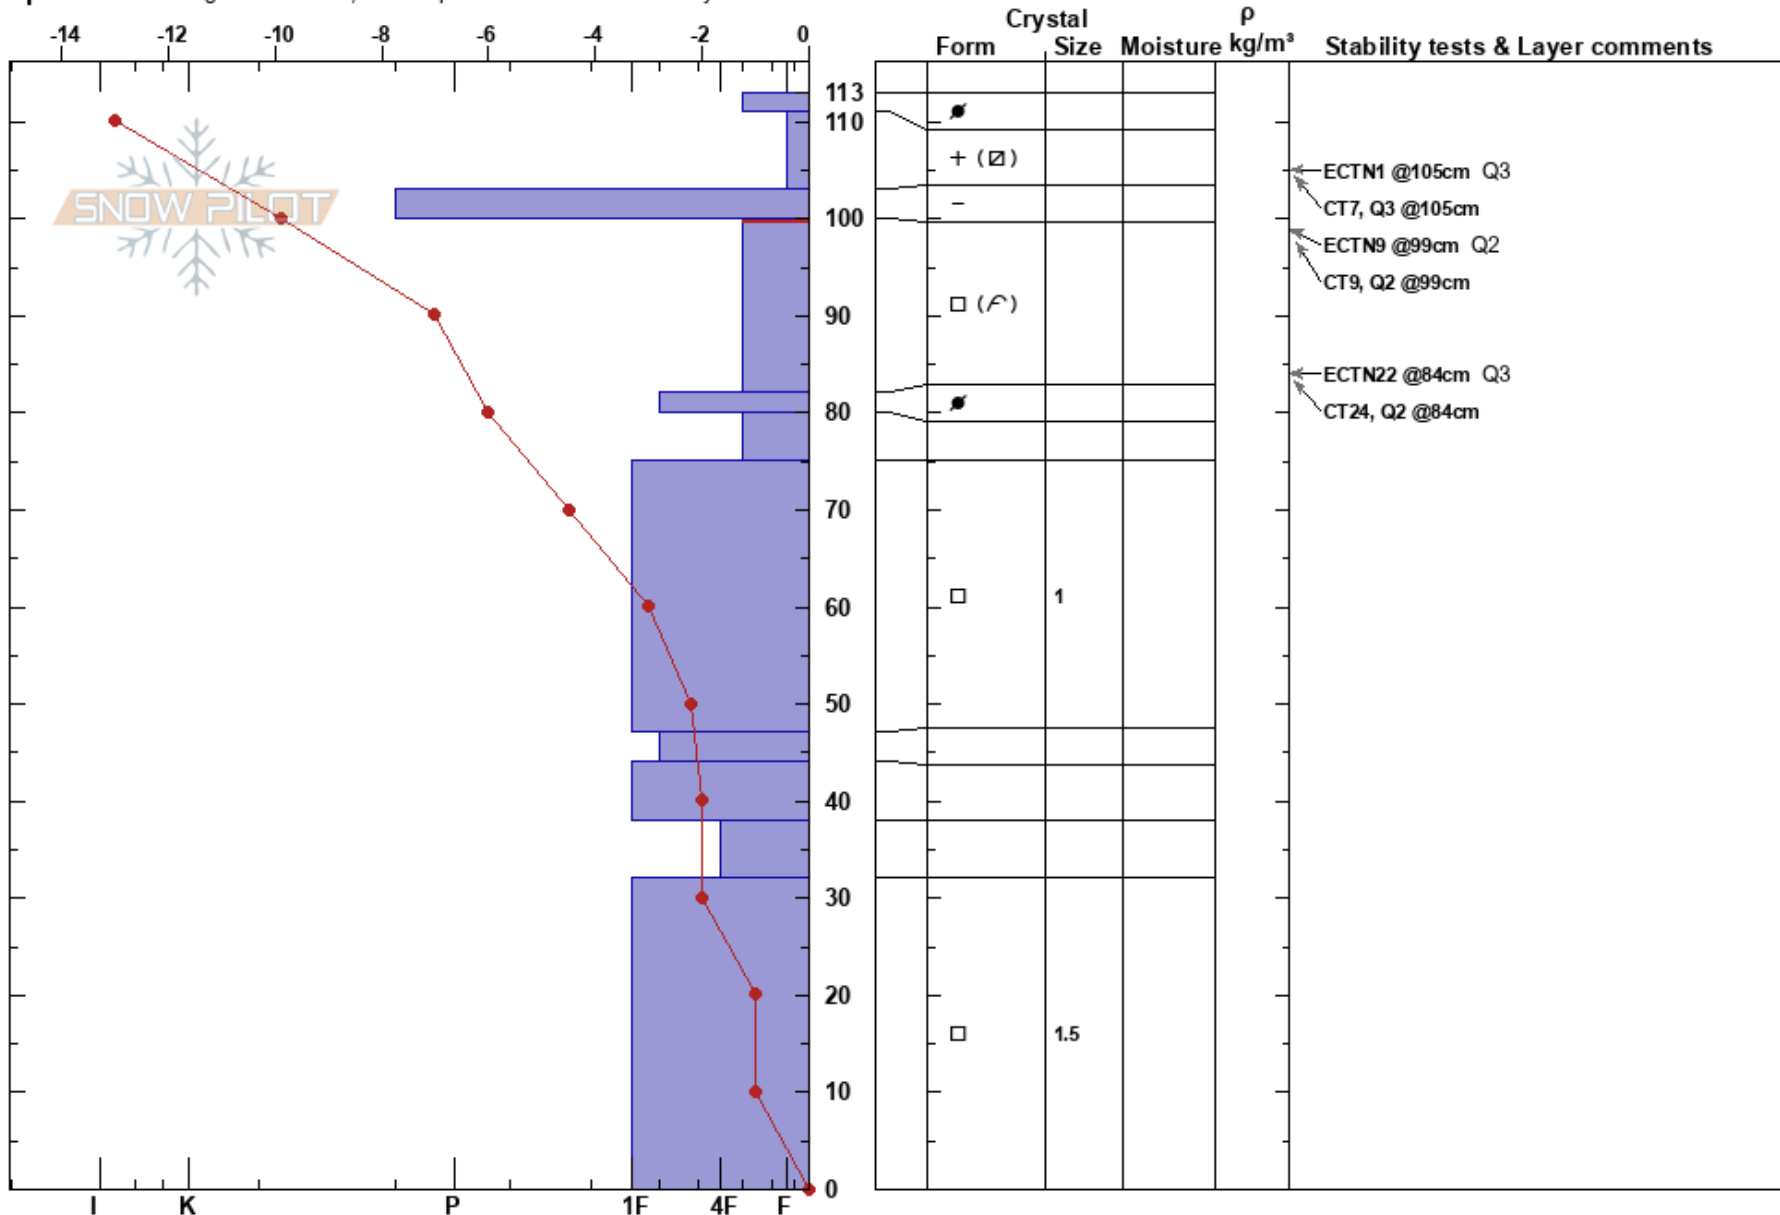

Bobs Corner
 Madison Range-N
 MT
 Elevation: 9100 ft
 Aspect: 100°

Leigh Frye
 01/07/2017 - 12:30pm
 Co-ord: 45.26582N, -111.46156W
 Slope Angle: 35°
 Wind Loading:

Stability: HS:113
 Air Temperature: -14°C PF: 30 100-82cm: Problematic layer
 Sky Cover: CLR
 Precipitation: NO
 Wind: NE Light Breeze

Specifics: Pit dug in a Ski Area; Pit is representative of backcountry

Notes: