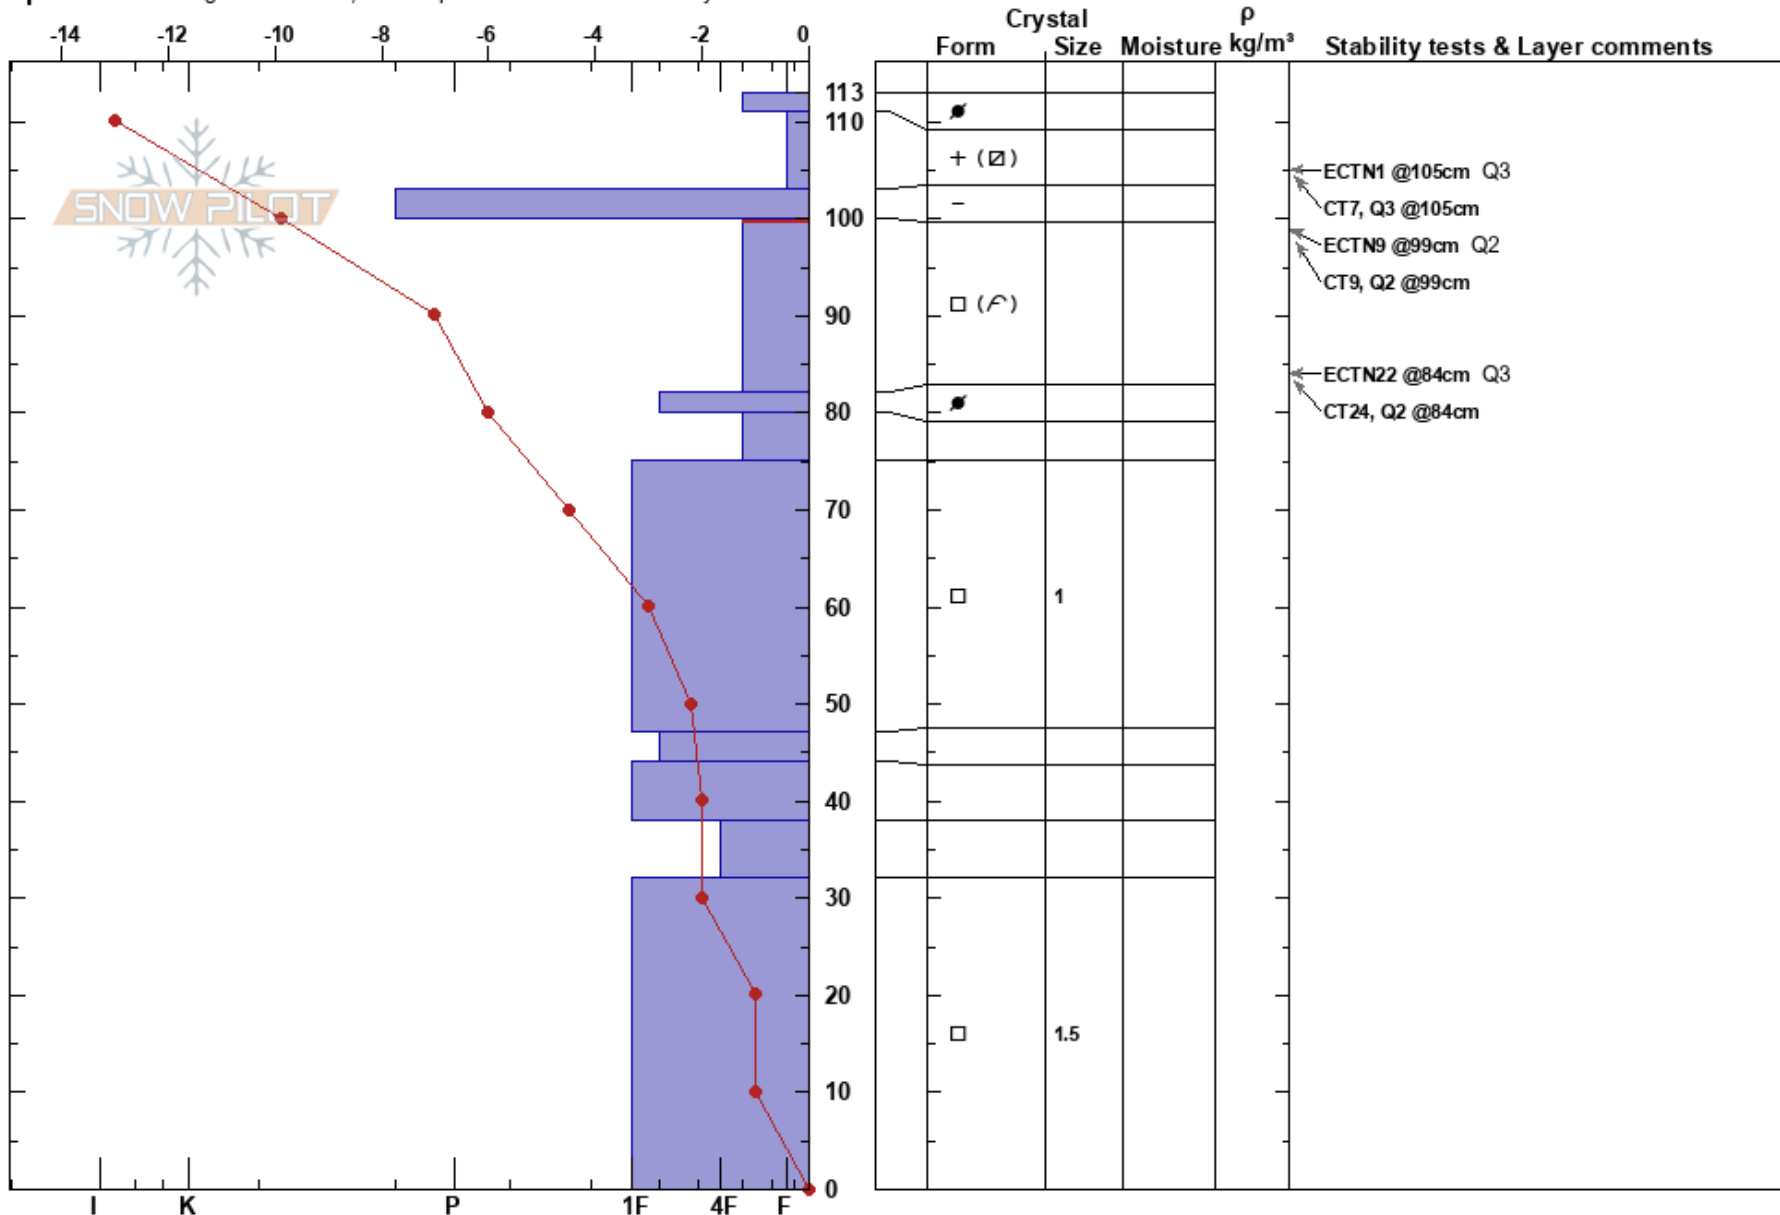

Bobs Corner  
 Madison Range-N  
 MT  
 Elevation: 9100 ft  
 Aspect: 100°

Leigh Frye  
 01/07/2017 - 12:30pm  
 Co-ord: 45.26582N, -111.46156W  
 Slope Angle: 35°  
 Wind Loading:

Stability: HS:113  
 Air Temperature: -14°C PF: 30 100-82cm: Problematic layer  
 Sky Cover: CLR  
 Precipitation: NO  
 Wind: NE Light Breeze

Specifics: Pit dug in a Ski Area; Pit is representative of backcountry

Notes: