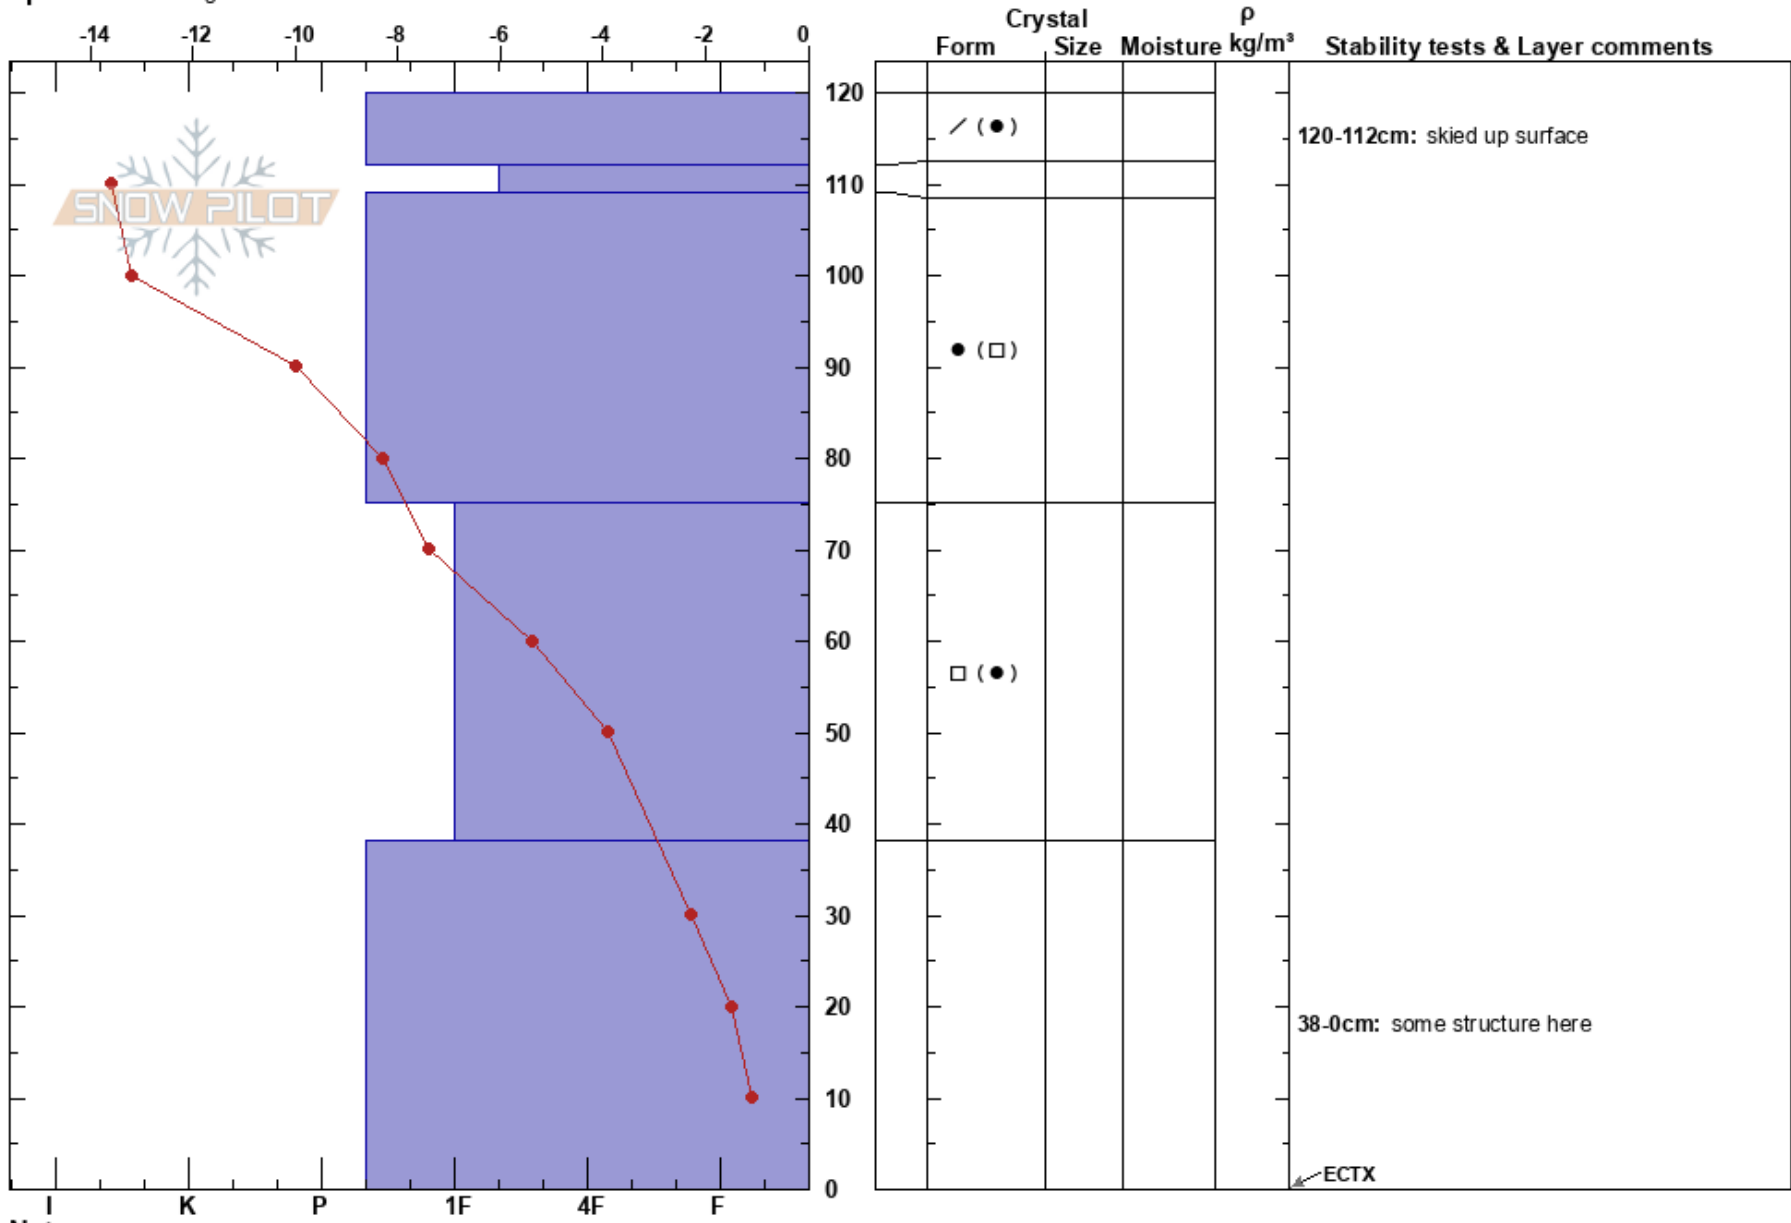

Lenin
 Madison Range-N
 MT
 Elevation: 10000 ft
 Aspect:
 Specifics: Pit dug in a Ski Area

taylor woodward
 12/09/2018 - 11:15am
 Co-ord: 45.27621N, -111.44862W
 Slope Angle: 38°
 Wind Loading:

Stability:
 Air Temperature: -4.6°C
 Sky Cover: CLR
 Precipitation: NO
 Wind: N Light Breeze

HS: 120
 PF: 12
 120-112cm: skied up surface
 38-0cm: some structure here

Notes: