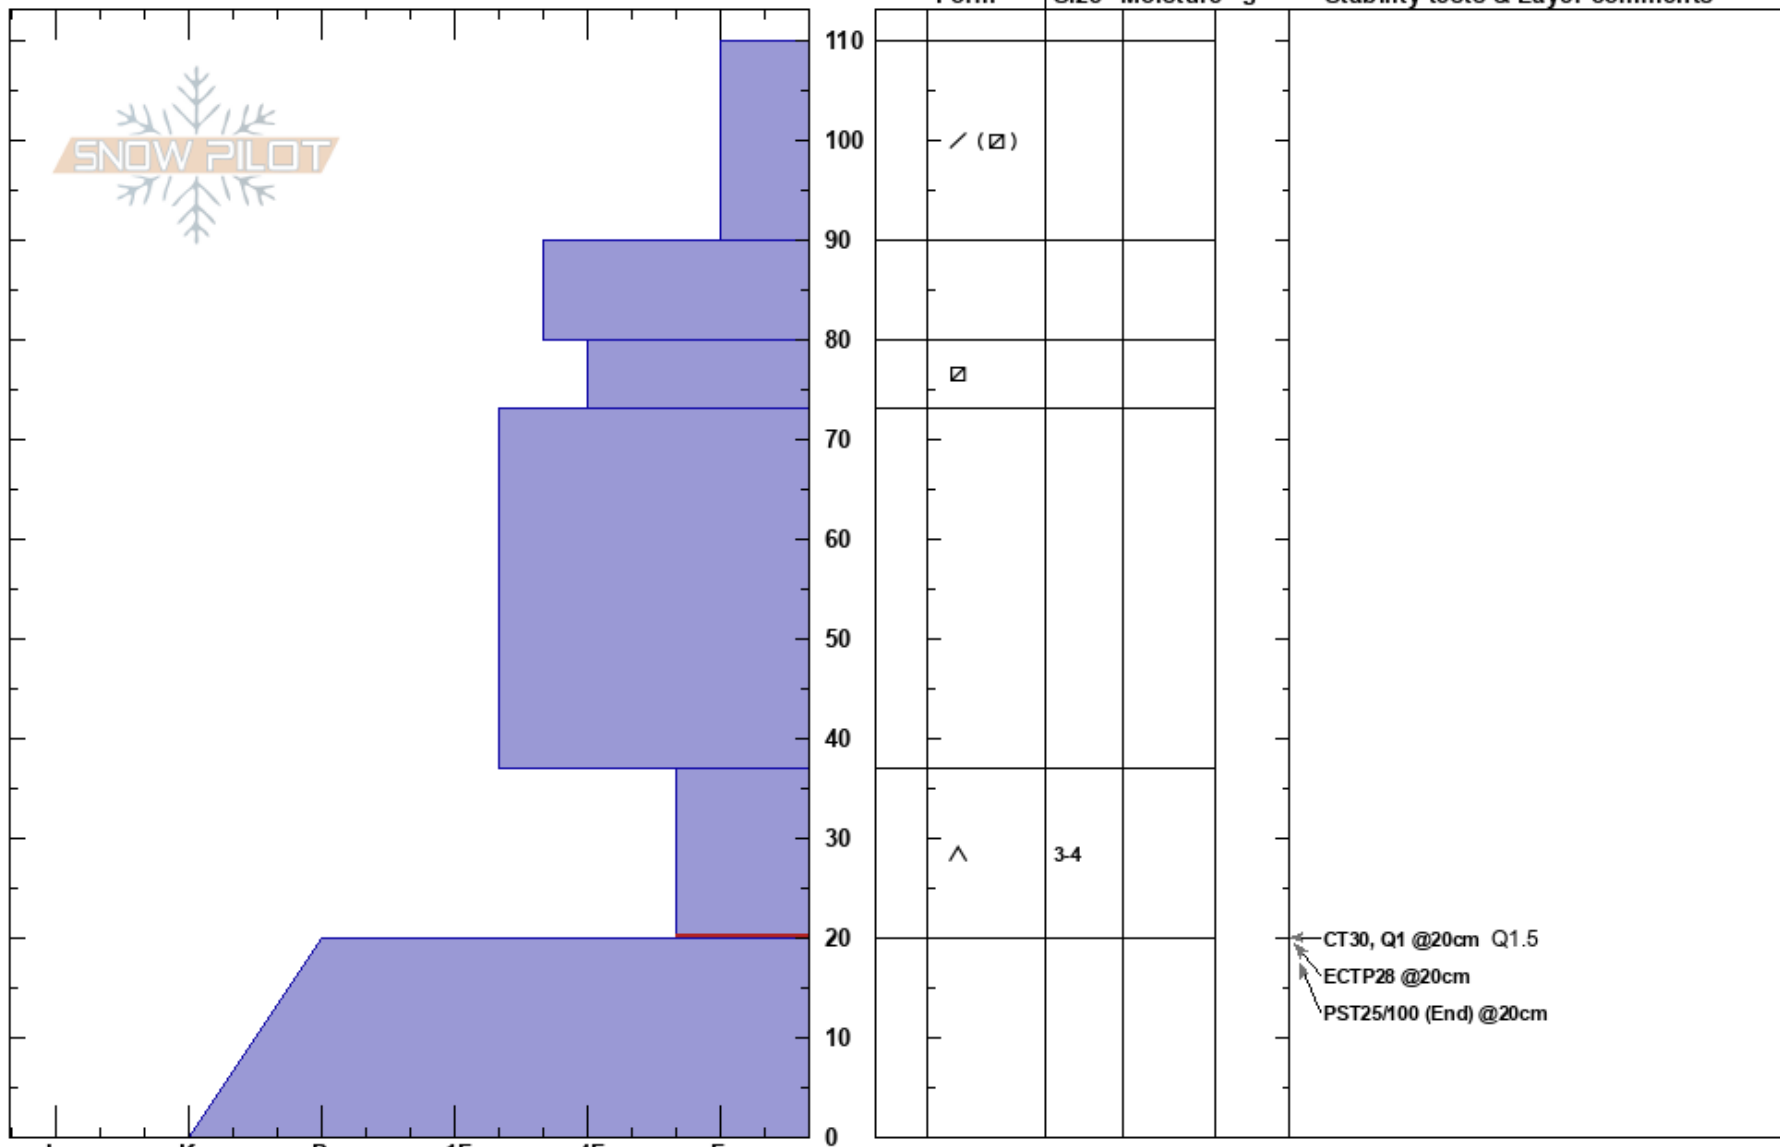

Buck Ridge
 Madison Range-N
 MT
Elevation: 9000 ft
Aspect: 40°

Alex Marienthal
 01/06/2017 - 11:15am
Co-ord: 45.16210N, -111.32970W
Slope Angle: 28°
Wind Loading: previous

Stability: Fair Unstable **HS:** 110
Air Temperature: -9°C **Layer Notes:**
 37-20cm: Problematic layer
Sky Cover: BKN
Precipitation: NO
Wind: SW Calm

Specifics: Recent avalanche activity on similar slopes; Recent avalanche activity on different slopes; Snowmobile tracks on slope

Notes: Recent activity on nearby slopes similar aspects 3 days to 1 week ago. Some slopes slid multiple times in past 2-3 weeks.