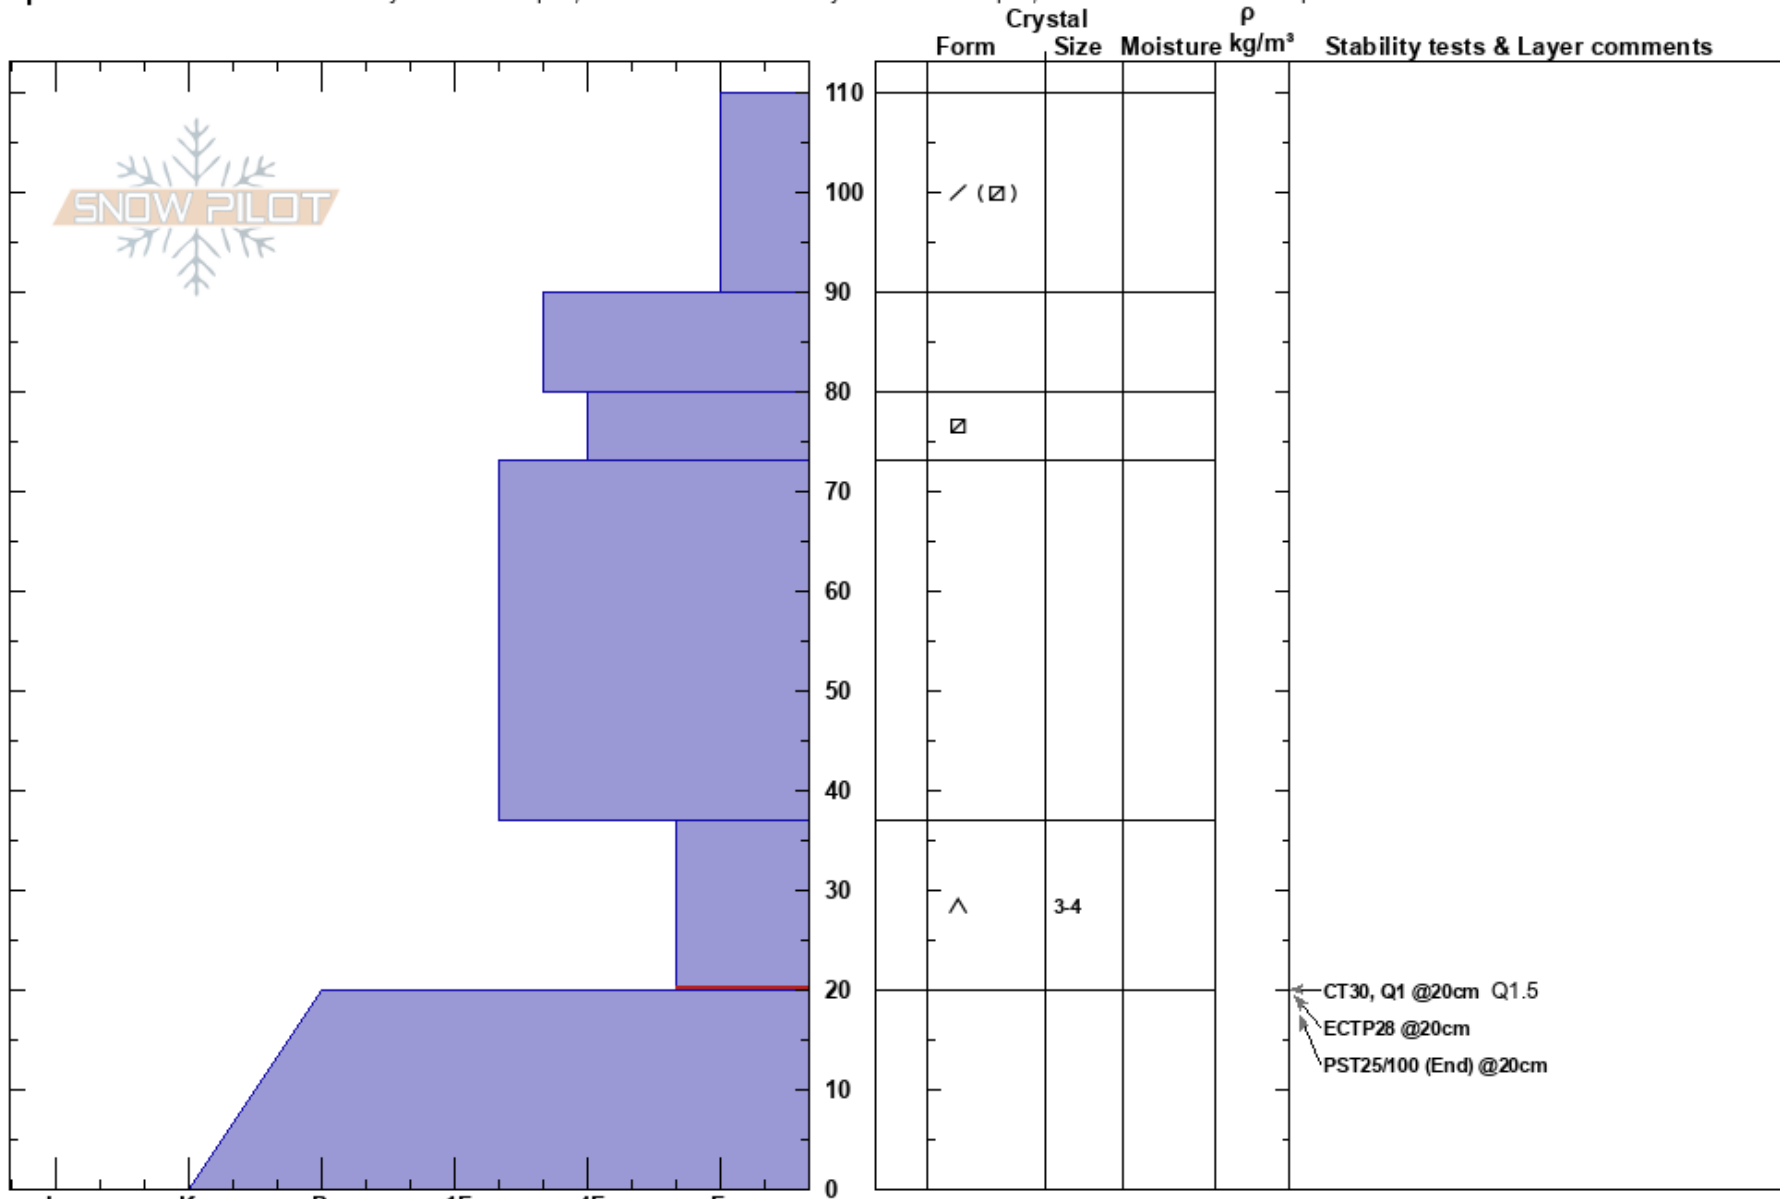

Buck Ridge  
 Madison Range-N  
 MT  
**Elevation:** 9000 ft  
**Aspect:** 40°

Alex Marienthal  
 01/06/2017 - 11:15am  
**Co-ord:** 45.16210N, -111.32970W  
**Slope Angle:** 28°  
**Wind Loading:** previous

**Stability:** Fair Unstable **HS:** 110  
**Air Temperature:** -9°C **Layer Notes:**  
 37-20cm: Problematic layer  
**Sky Cover:** BKN  
**Precipitation:** NO  
**Wind:** SW Calm

**Specifics:** Recent avalanche activity on similar slopes; Recent avalanche activity on different slopes; Snowmobile tracks on slope

**Notes:** Recent activity on nearby slopes similar aspects 3 days to 1 week ago. Some slopes slid multiple times in past 2-3 weeks.